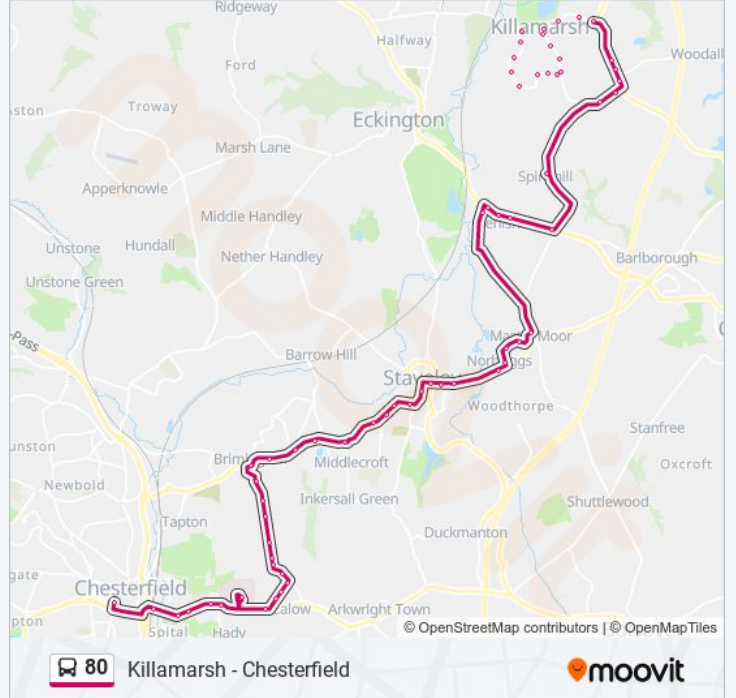

Use the Moovit App to find the closest 80 bus station near you and find out when is the next 80 bus arriving.

Direction: Chesterfield

63 stops

[VIEW LINE SCHEDULE](#)

- Lipp Avenue
- Metcalfe Avenue
- Aspen Close
- Mulberry Way
- Maple Drive
- Bull And Badger
- Cherry Tree Drive
- Nags Head
- High Street
- Church on the Hill
- Canal Bridge
- Bridge Street Setting Down
- Bridge Street
- Leisure Centre
- Infants School
- Rotherham Road Roundabout
- Hilaire
- Woodall Road
- Mansfield Road
- Old Colliery
- Hut Lane
- Turning Circle

80 bus Info

Direction: Chesterfield

Stops: 63

Trip Duration: 56 min

Line Summary:

Blacksmiths Arms
Community Hall
Church
Hague Lane Main Road
Hague Lane
Miners Welfare
Almond Crescent
Wickins Place
Lansbury Stores
Norbriggs
Ralph Road
Pullman Close
Lowgates
Duke Street
Market Street (Stop 3)
Lime Avenue
Middlecroft Road End
The Mount
Ringwood Avenue
Troughbrook Bottom
Ringwood Hall
42 Ringwood Road
Hall Road
Manor Drive
Manor Farm
Brickmakers Arms
Methodist Church
Barry Road
Grange Park Avenue
Allpits Road
Church Lane Bottom
Church Lane Shops
North Road Top

Church

Chesterfield Royal Hospital Stop 1

Harvey Road

Hill Top

Hady Crescent

Cemetery Road

Clayton Street

New Beetwell Street (Stop B7)

Direction: Killamarsh

62 stops

[VIEW LINE SCHEDULE](#)

New Beetwell Street (Stop B7)

Clayton Street

Cemetery Road

Hady Crescent

Hill Top