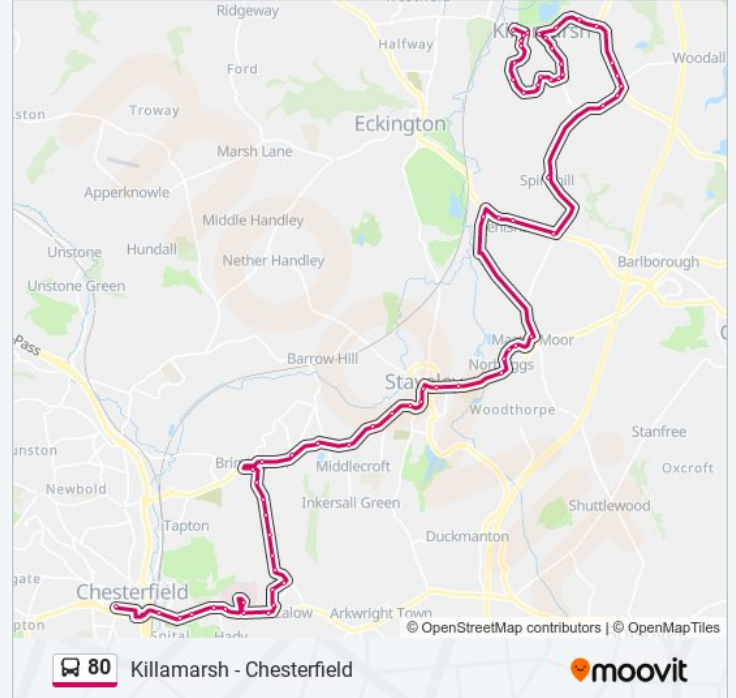

Lime Avenue

Market Street (Stop 1)

Duke Street

Duke Street Roundabout

Lowgates

Ralph Road

Norbriggs

Lansbury Stores

Bridge Street

Canal Bridge

Church on the Hill

High Street

Nags Head

Cherry Tree Drive

Bull And Badger

Oak Close

Maple Drive

Mulberry Way

Campion Drive

Metcalfe Avenue

Lipp Avenue

Station Road

Direction: Norwood

46 stops

[VIEW LINE SCHEDULE](#)

New Beetwell Street (Stop B7)

Clayton Street

Cemetery Road

Hady Crescent

Hill Top

Harvey Road

Chesterfield Royal Hospital Stop 2