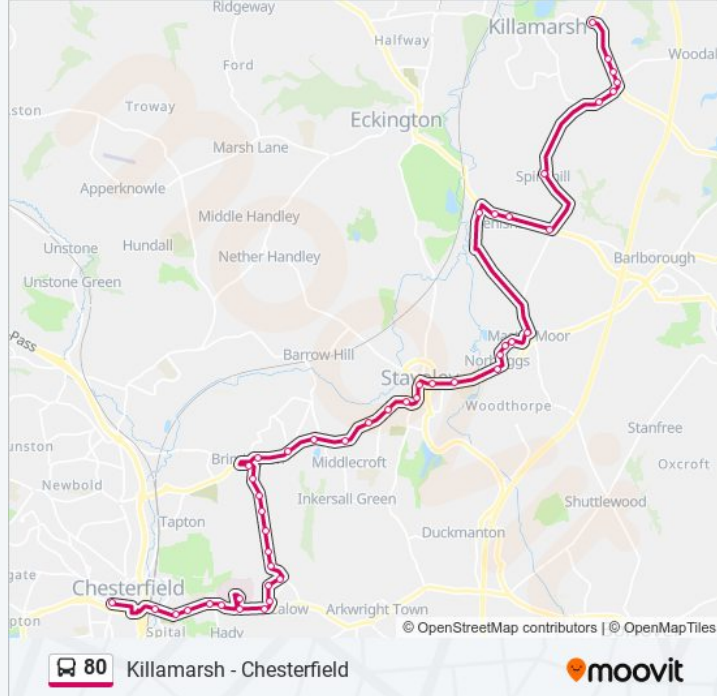

Troughbrook Bottom

Ringwood Avenue

The Mount

Lime Avenue

Market Street (Stop 1)

Duke Street

Duke Street Roundabout

Lowgates

Ralph Road

Norbriggs

Lansbury Stores

Wickins Place

Valley Road

Miners Welfare

Hague Lane

Church

Community Hall

Blacksmiths Arms

Turning Circle

Hut Lane

Hut Lane

Mansfield Road

Woodall Road

Hilaire

Rotherham Road Roundabout

80 bus time schedules and route maps are available in an offline PDF at moovitapp.com. Use the Moovit App to see live bus times, train schedule or subway schedule, and step-by-step directions for all public transit in Yorkshire.

© 2024 Moovit - All Rights Reserved