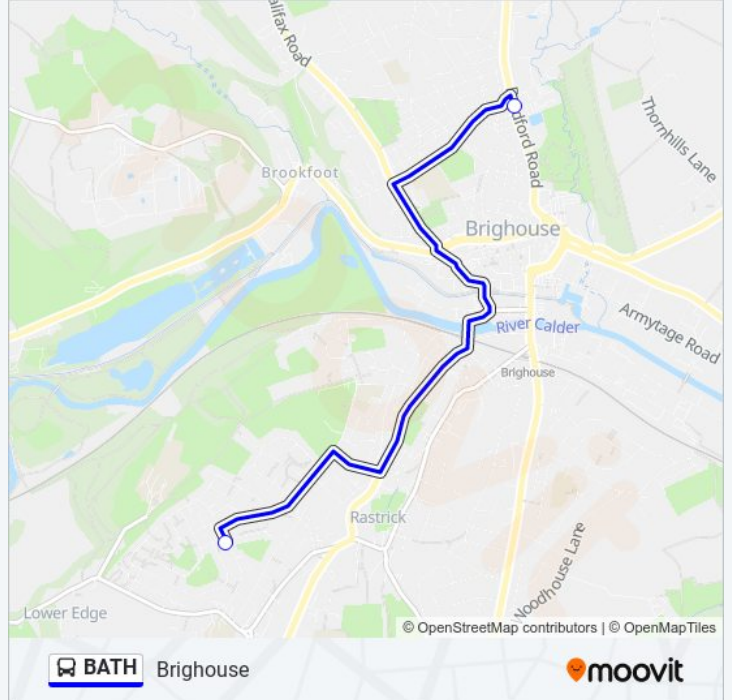

 BATH

Brighthouse

Get The App

The BATH bus line (Brighthouse) has 4 routes. For regular weekdays, their operation hours are:

(1) Brighthouse: 08:55 - 12:30(2) Rastrick: 10:10(3) Shelf: 13:55(4) Southowram: 12:00

Use the Moovit App to find the closest BATH bus station near you and find out when is the next BATH bus arriving.

**Direction: Brighthouse**

2 stops

[VIEW LINE SCHEDULE](#)

Law Lane Rustic Ave

Brighthouse Pool

**BATH bus Time Schedule**

Brighthouse Route Timetable:

Sunday	Not Operational
Monday	Not Operational
Tuesday	Not Operational
Wednesday	Not Operational
Thursday	08:55 - 12:30
Friday	Not Operational
Saturday	Not Operational

**BATH bus Info**

**Direction:** Brighthouse

**Stops:** 2

**Trip Duration:** 15 min

**Line Summary:**

**Direction: Rastrick**

2 stops

[VIEW LINE SCHEDULE](#)