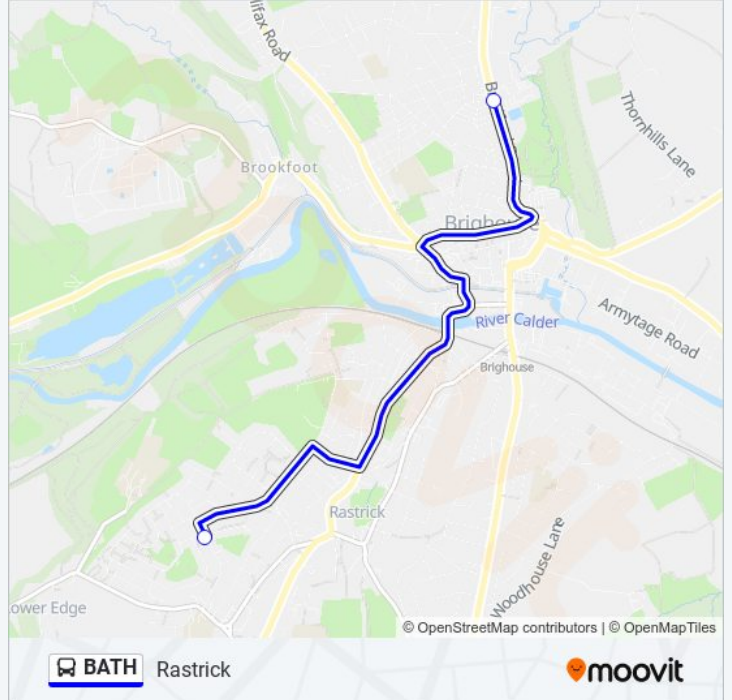

Use the Moovit App to find the closest BATH bus station near you and find out when is the next BATH bus arriving.

**Direction: Brighthouse**

2 stops

[VIEW LINE SCHEDULE](#)

Law Lane Rustic Ave

Brighthouse Pool

Brighouse Pool

Highfield Rd Shops

**BATH bus Time Schedule**

Rastrick Route Timetable:

Sunday	Not Operational
Monday	Not Operational
Tuesday	Not Operational
Wednesday	Not Operational
Thursday	10:10
Friday	Not Operational
Saturday	Not Operational

**BATH bus Info**

**Direction:** Rastrick

**Stops:** 2

**Trip Duration:** 10 min

**Line Summary:**

**Direction: Shelf**

2 stops

[VIEW LINE SCHEDULE](#)

Brighouse Pool

Wade House Rd Brow Lane

**BATH bus Time Schedule**

Shelf Route Timetable:

Sunday	Not Operational
Monday	Not Operational
Tuesday	Not Operational
Wednesday	Not Operational
Thursday	13:55
Friday	Not Operational
Saturday	Not Operational