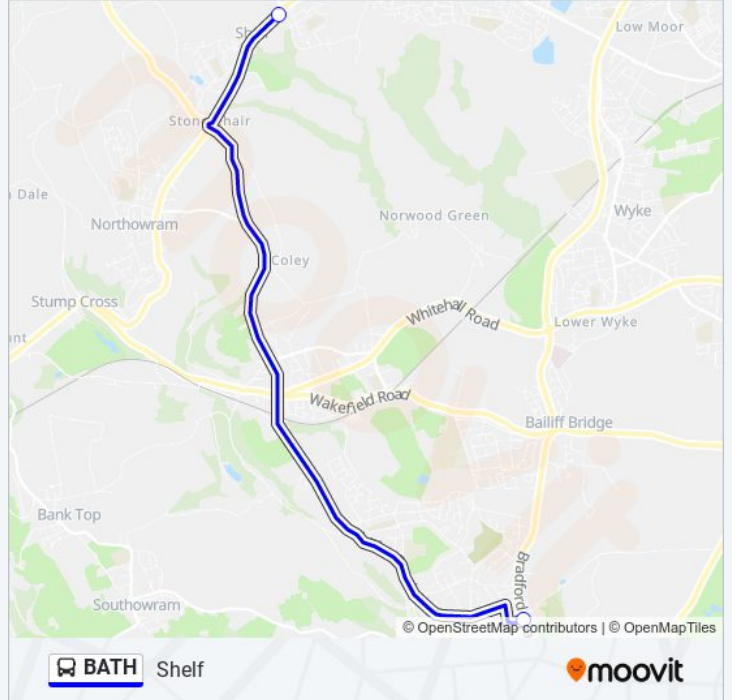

Use the Moovit App to find the closest BATH bus station near you and find out when is the next BATH bus arriving.

**Direction: Brighthouse**

2 stops

[VIEW LINE SCHEDULE](#)

Law Lane Rustic Ave

Brighthouse Pool

Brighouse Pool

Wade House Rd Brow Lane

**BATH bus Time Schedule**

Shelf Route Timetable:

Sunday	Not Operational
Monday	Not Operational
Tuesday	Not Operational
Wednesday	Not Operational
Thursday	13:55
Friday	Not Operational
Saturday	Not Operational

**BATH bus Info**

**Direction:** Shelf

**Stops:** 2

**Trip Duration:** 30 min

**Line Summary:**

**Direction: Southowram**

2 stops

[VIEW LINE SCHEDULE](#)

Brighouse Pool

Law Lane Rustic Ave

**BATH bus Time Schedule**

Southowram Route Timetable:

Sunday	Not Operational
Monday	Not Operational
Tuesday	Not Operational
Wednesday	Not Operational
Thursday	12:00
Friday	Not Operational
Saturday	Not Operational