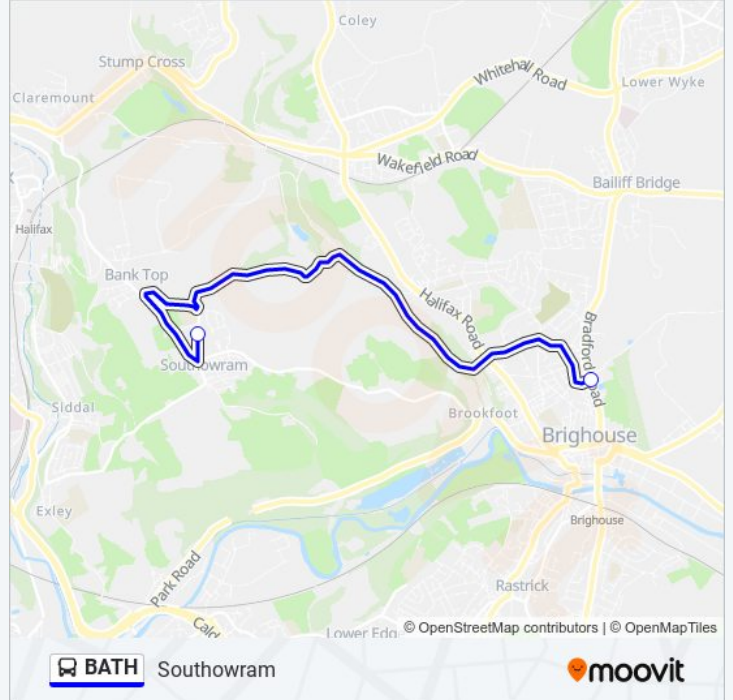

Use the Moovit App to find the closest BATH bus station near you and find out when is the next BATH bus arriving.

**Direction: Brighthouse**

2 stops

[VIEW LINE SCHEDULE](#)

Law Lane Rustic Ave

Brighthouse Pool

**BATH bus Info**

**Direction:** Shelf

**Stops:** 2

**Trip Duration:** 30 min

**Line Summary:**

**Direction: Southowram**

2 stops

[VIEW LINE SCHEDULE](#)

Brighouse Pool

Law Lane Rustic Ave

**BATH bus Time Schedule**

Southowram Route Timetable:

Sunday	Not Operational
Monday	Not Operational
Tuesday	Not Operational
Wednesday	Not Operational
Thursday	12:00
Friday	Not Operational
Saturday	Not Operational

**BATH bus Info**

**Direction:** Southowram

**Stops:** 2

**Trip Duration:** 15 min

**Line Summary:**

BATH bus time schedules and route maps are available in an offline PDF at [moovitapp.com](https://moovitapp.com). Use the [Moovit App](#) to see live bus times, train schedule or subway schedule, and step-by-step directions for all public transit in Yorkshire.