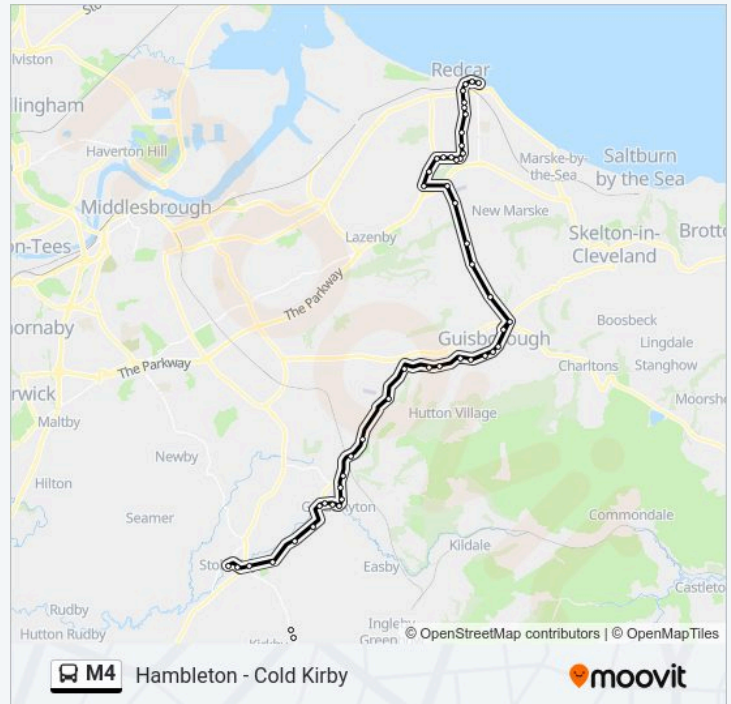

Redcar Central Rail Station

Brooksbank Avenue

Lakes Avenue

The Yorkshire Coble

Lingmell Road

Micklow Close

Trinity Walk

Aldi

The Ship

West End Avenue

Roseberry Mount

Heron Gate

Falcon Way

Forest & Walkway Visitor Centre

Bousdale Farm

The King's Head Inn

Thursday

Not Operational

Friday

Not Operational

Saturday

08:32 - 16:09

M4 bus Info

Direction: Stokesley

Stops: 49

Trip Duration: 49 min

Line Summary:

Whitegate Farm
Roseberry Crescent
Stephens Garage
Romany Road
Great Ayton Green
Methodist Church
Stone Bridge
Buck Inn
Grange Lodge
Sewerage Works
Easby Lane End
Cricket Ground
Leven Bridge House
High Street