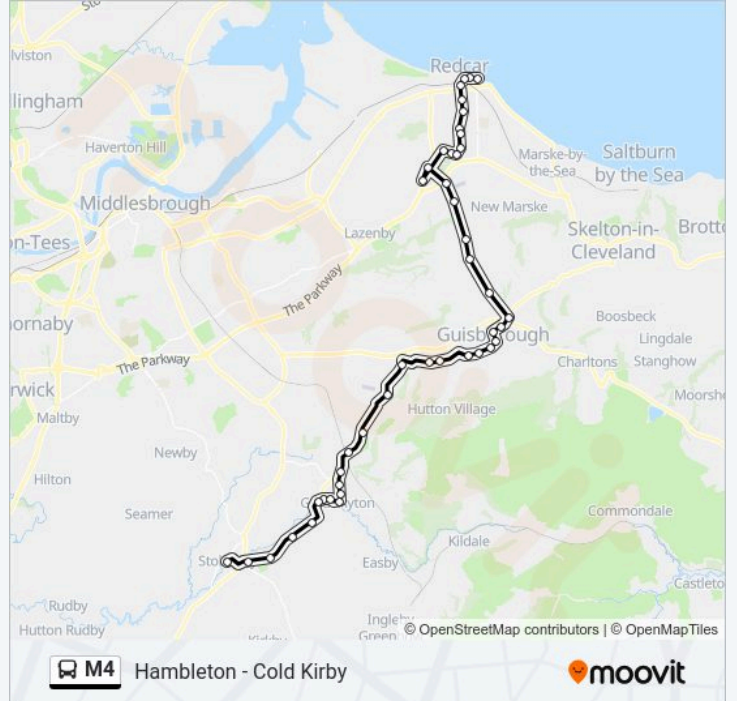

Memorial Park & Crematorium

Kirkleatham Business Park

Kirkleatham Lane South End

Broxa Close

Wykeham Close

Portland Walk

Trinity Walk

Primary Care Hospital

Lingmell Road

The Yorkshire Coble

Brooksbank Avenue

Redcar Central Rail Station

Regent Walk Shopping Centre

Moore Street

Redcar High Street East

Direction: Stokesley

49 stops

[VIEW LINE SCHEDULE](#)

Redcar High Street East

Moore Street

Regent Walk Shopping Centre

M4 bus Time Schedule

Stokesley Route Timetable:

Sunday	Not Operational
Monday	Not Operational
Tuesday	Not Operational
Wednesday	Not Operational

Redcar Central Rail Station

Brooksbank Avenue

Lakes Avenue

The Yorkshire Coble

Lingmell Road

Micklow Close

Trinity Walk

Aldi