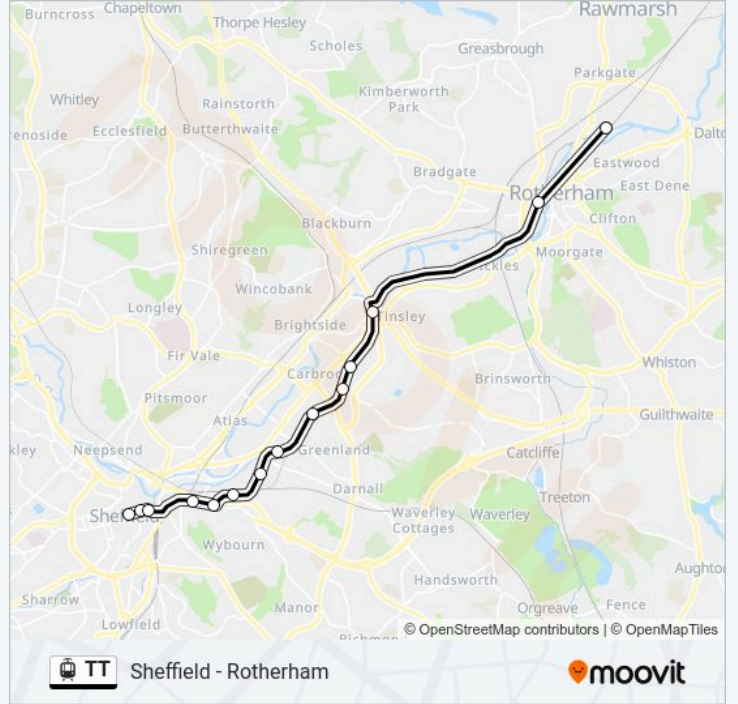

### TT Info

**Direction:** Cathedral From City Hall

**Stops:** 14

**Trip Duration:** 26 min

**Line Summary:**

### TT Info

**Direction:** Cricket Inn Road From City

**Stops:** 5

**Trip Duration:** 6 min

**Line Summary:**

## TT Time Schedule

Parkgate To Sheffield Route Timetable:

Sunday	08:32 - 20:30
Monday	05:27 - 23:27
Tuesday	05:27 - 23:27
Wednesday	05:27 - 23:27
Thursday	05:27 - 23:27
Friday	05:27 - 23:27
Saturday	05:27 - 23:27

## TT Info

**Direction:** Parkgate To Sheffield

**Stops:** 14

**Trip Duration:** 27 min

**Line Summary:**

TT time schedules and route maps are available in an offline PDF at [moovitapp.com](https://moovitapp.com). Use the Moovit App to see live bus times, train schedule or subway schedule, and step-by-step directions for all public transit in Yorkshire.