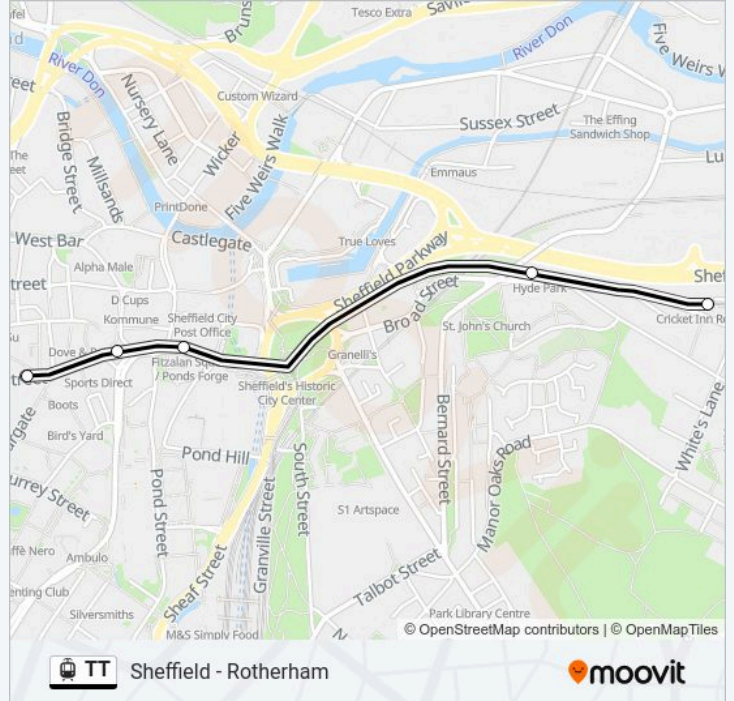

### Direction: Cathedral From City Hall

14 stops

[VIEW LINE SCHEDULE](#)

Parkgate  
Rotherham Station  
Meadowhall South - Tinsley  
Carbrook  
Valley Entertainment  
Arena - Don Valley  
Attercliffe  
Woodbourn Road  
Nunnery Square  
Cricket Inn Road  
Hyde Park  
Fitzalan Sq - Ponds Forge  
Castle Square  
Cathedral

### TT Time Schedule

Cathedral From City Hall Route Timetable:

Sunday	08:21 - 21:02
Monday	05:17 - 23:59
Tuesday	05:17 - 23:59
Wednesday	05:17 - 23:59
Thursday	05:17 - 23:59
Friday	05:17 - 23:59
Saturday	05:18 - 23:59

### TT Info

**Direction:** Cathedral From City Hall

**Stops:** 14

**Trip Duration:** 26 min

**Line Summary:**

### TT Info

**Direction:** Cricket Inn Road From City

**Stops:** 5

**Trip Duration:** 6 min

**Line Summary:**