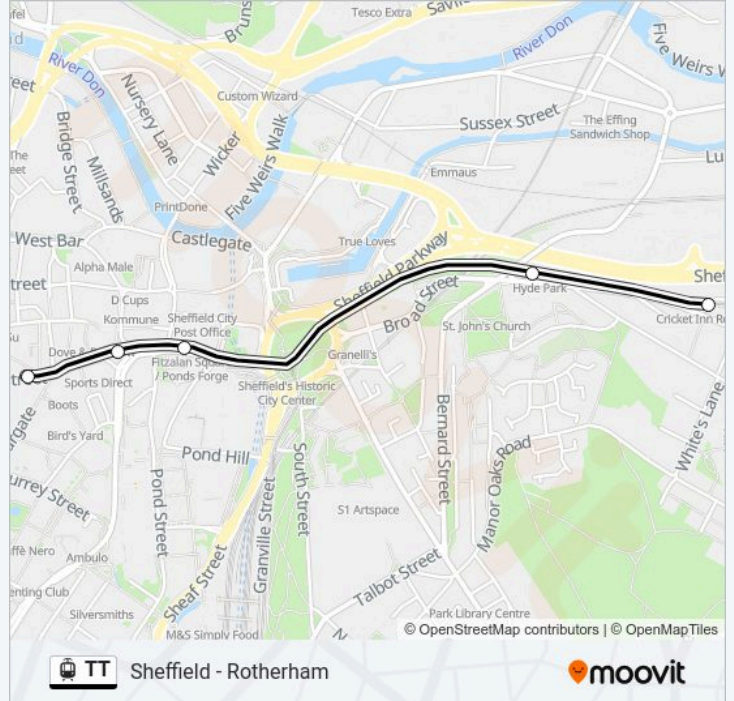

### TT Info

**Direction:** Cathedral From City Hall

**Stops:** 14

**Trip Duration:** 26 min

**Line Summary:**

### TT Time Schedule

Cricket Inn Road From City Route Timetable:

Sunday	21:00 - 21:30
Monday	00:27 - 23:58
Tuesday	00:27 - 23:58
Wednesday	00:27 - 23:58
Thursday	00:27 - 23:58
Friday	00:27 - 23:58
Saturday	00:27 - 23:58

### TT Info

**Direction:** Cricket Inn Road From City

**Stops:** 5

**Trip Duration:** 6 min

**Line Summary:**

## TT Time Schedule

Parkgate To Sheffield Route Timetable:

Sunday	08:32 - 20:30
Monday	05:27 - 23:27
Tuesday	05:27 - 23:27
Wednesday	05:27 - 23:27
Thursday	05:27 - 23:27
Friday	05:27 - 23:27
Saturday	05:27 - 23:27