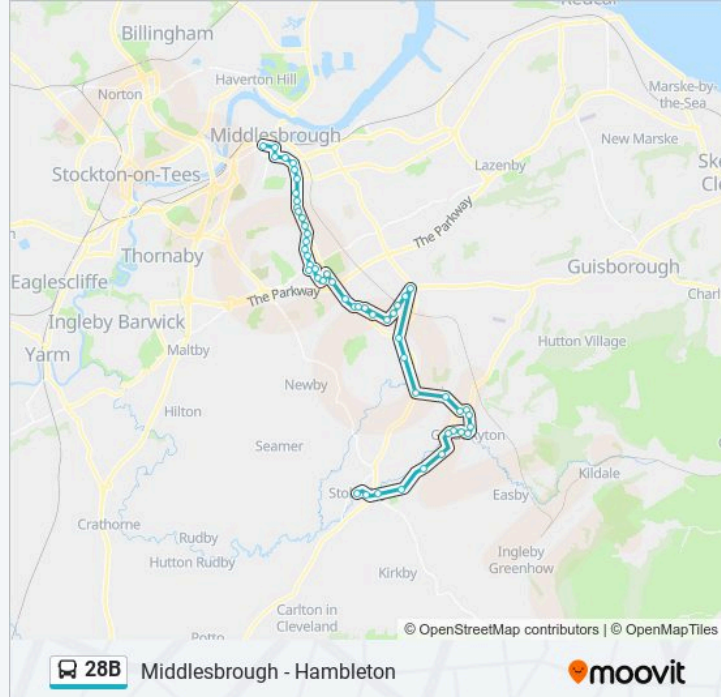

Apple Tree

Gainsborough Road East End

The Marton Hotel & Country Club

Marton Shops

Southern Cross

Shevington Grove

Runnymede

Tirril Way

Marton Moor Corner

Recreation Club

Railway Station

Cortland Road

Nunthorpe Academy

Church Lane

Nunthorpe Hall

Ayton Lane End

Whinstone Farm View

Camp Corner

Guisborough Road

Stephens Garage

Romany Road

Great Ayton Green

Methodist Church

Stone Bridge

Buck Inn

Grange Lodge

Sewerage Works

Easby Lane End

Cricket Ground

Leven Bridge House

High Street