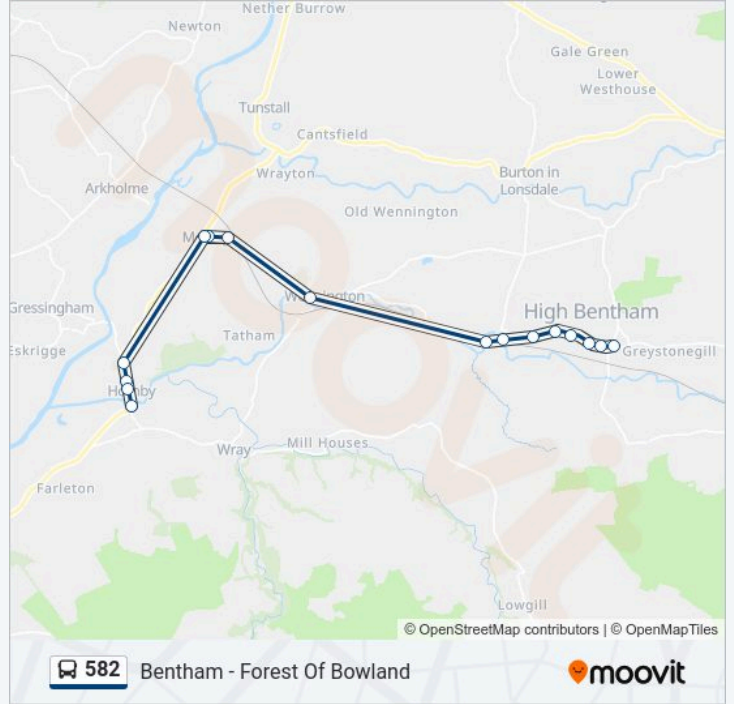

Direction: High Bentham

19 stops

[VIEW LINE SCHEDULE](#)

Wenning Stores
War Memorial
Royal Oak
Swimming Pool
St Wilfrids Church
Gillison Close
St Wilfrid Ceps
Nether View
The Punch Bowl
Main Street
Tamara
Low Bentham Road
Moons Acre
Duke Street
Bigger Farm
The Conservative Cl
Robin Lane Bottom
Butts Lane Top
Opp Links Drive

Direction: High Bentham

Stops: 19

Trip Duration: 36 min

Line Summary:

Direction: Hornby

16 stops

[VIEW LINE SCHEDULE](#)

- Robin Lane Bottom
- The Conservative Cl
- Duke Street
- Moons Acre
- Low Bentham Road
- Greystones
- Main Street
- The Punch Bowl
- Nether View
- St Wilfrid Ceps
- Gillison Close
- St Wilfrids Church
- Swimming Pool
- St Margarets Ceps
- War Memorial
- Institute

582 bus Time Schedule

Hornby Route Timetable:

Sunday	Not Operational
Monday	Not Operational
Tuesday	Not Operational
Wednesday	09:14
Thursday	09:14
Friday	Not Operational
Saturday	Not Operational

582 bus Info

Direction: Hornby

Stops: 16

Trip Duration: 26 min

Line Summary:

582 bus time schedules and route maps are available in an offline PDF at moovitapp.com. Use the Moovit App to see live bus times, train schedule or subway schedule, and step-by-step directions for all public transit in Yorkshire.