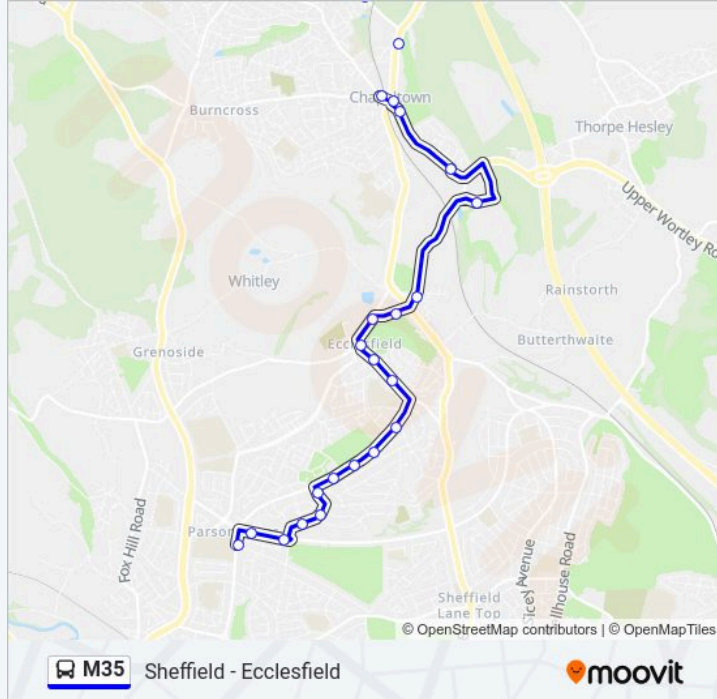

**Stops:** 19

**Trip Duration:** 15 min

**Line Summary:**

**Direction: Parson Cross**

26 stops

[VIEW LINE SCHEDULE](#)

- Brookdale Road/Brookdale Court
- Thorncliffe Road/Cart Road
- Cart Road/Newton Chambers Road
- Cart Road/Chambers Drive
- Station Road/Thornbrook Gardens
- Station Road/Cowley Lane
- Lound Side/Market Place
- Cowley Lane/Falding Street
- Cowley Lane/Woodburn Drive
- Smithy Wood Drive/Nether Lane
- Nether Lane/Johnson Lane
- Mill Road/St Wandrilles Close
- Church Street/Mill Road
- St Marys Lane/Church Street
- High Street/St Marys Close
- High Street/Sycamore Road
- Wordsworth Avenue/Tunwell Avenue
- Wordsworth Avenue/Wheata Drive

**M35 bus Info**

**Direction:** Parson Cross

**Stops:** 26

**Trip Duration:** 30 min

**Line Summary:**

Wordsworth Avenue/Wheata Place  
 Wordsworth Avenue/Turie Crescent  
 Colley Road/Wordsworth Avenue  
 Holgate Avenue/Holgate Crescent  
 Holgate Avenue/Margetson Road  
 Deerlands Avenue/Adlington Road  
 Deerlands Avenue/Buchanan Crescent  
 Wordsworth Avenue/Deerlands Avenue

**Direction: Warren**

28 stops

[VIEW LINE SCHEDULE](#)

Wordsworth Avenue/Deerlands Avenue  
 Adlington Road/Deerlands Avenue  
 Holgate Avenue/Margetson Road  
 Holgate Avenue/Holgate Crescent  
 Colley Road/Milnrow Crescent  
 Wordsworth Avenue/Remington Road  
 Wordsworth Avenue/Wheata Place  
 Wordsworth Avenue/Monteney Crescent  
 Wordsworth Avenue/Monteney Road  
 High Street/Wordsworth Avenue  
 High Street/Greaves Road  
 St Marys Lane/Church Street  
 Church Street/St Marys Lane  
 Mill Road/Church Street  
 Mill Road/St Wandrilles Close  
 Nether Lane/Johnson Lane  
 Cowley Lane/Nether Lane  
 Cowley Lane/Falding Street

**M35 bus Info**

**Direction:** Warren

**Stops:** 28

**Trip Duration:** 27 min

**Line Summary:**

Lound Side/Market Place

Station Road/Commerce Street

Station Road/Thornbrook Gardens