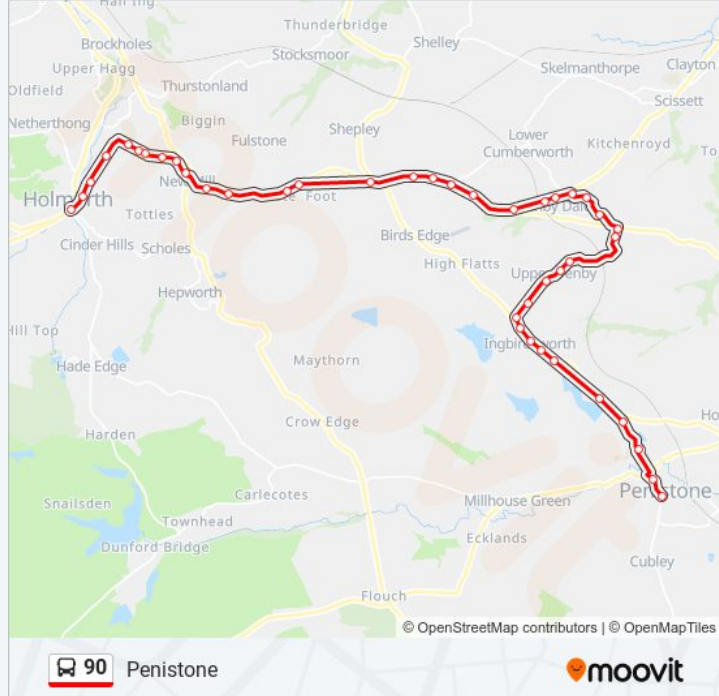

Penistone Rd Marsh Lane

Sovereign Inn Penistone Road

Barnsley Road Jane Well

Barnsley Road Rowgate

The Star Inn

Barnsley Road Eunice Ln

Rockwood House

Denby Dale Viaduct

Wesley Terrace

Miller Hill Wakefield Road

Miller Hill Revel Garth

Miller Hill Barnsley Road

Dunkirk Inn

Lwr Denby Lane

Denby Lane Fairfields

Denby Dale Bank Lane

Falledge Ln Denby Lane

Falledge Lane Falledge Ln Farm

Falledge Lane Penistone Rd

Huddersfield Road/Wellthorne Lane

Huddersfield Road/Park House Court

Huddersfield Road/Mill Lane

Huddersfield Road/New Row Lane

Huddersfield Road/Carr Head Lane

Huddersfield Road/Wellhouse Lane

Penistone Grammar School Bus
Park/Huddersfield R

Bridge Street/Wentworth Road

Market Place/St Mary's Street

90 bus time schedules and route maps are available in an offline PDF at moovitapp.com. Use the Moovit App to see live bus times, train schedule or subway schedule, and step-by-step directions for all public transit in Yorkshire.

© 2024 Moovit - All Rights Reserved