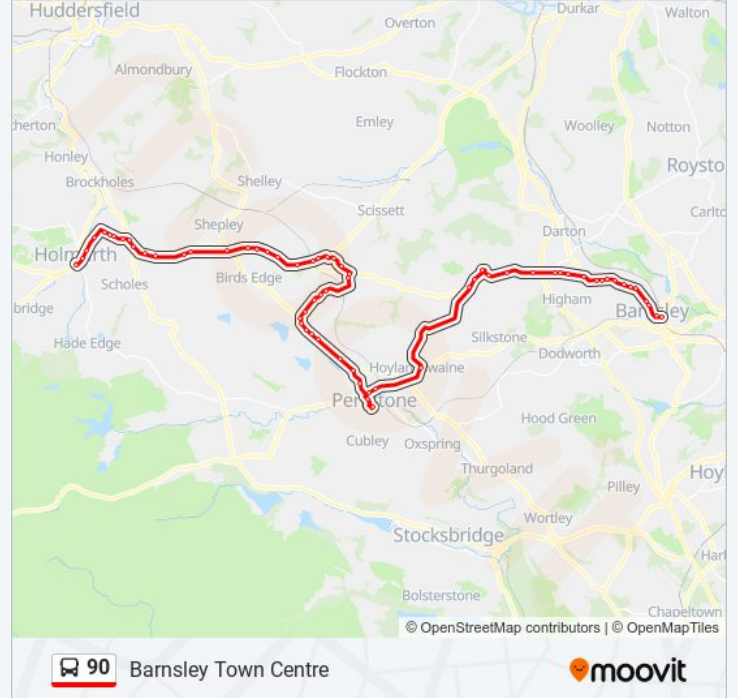

Bridge Street/Wentworth Road

Market Place/St Mary's Street

Barnsley Road/Watermill Gardens

Barnsley Road/Wellhouse Lane

Barnsley Road/Haigh Lane

Tivy Dale/Lane Head Road

Tivy Dale Road/The Park

Maltkiln Row/Darton Road

Wilthorpe Road/Dayhouse Way

Wilthorpe Road/The Crescent

Wilthorpe Road/Ripley Grove

Wilthorpe Road/The Crescent

Huddersfield Road/Wilthorpe Avenue

Huddersfield Road/Woodstock Road

Huddersfield Road/Hall Balk Lane

90 bus Info

Direction: Holmfirth

Stops: 67

Trip Duration: 27 min

Line Summary:

Church Street/Kirkfield Close

Church Street/Darton Road

Taylor Hill/Tivy Dale Close

Direction: Penistone

Stops: 41

Trip Duration: 27 min

Line Summary:

Penistone Rd Marsh Lane

Sovereign Inn Penistone Road

Barnsley Road Jane Well

Barnsley Road Rowgate