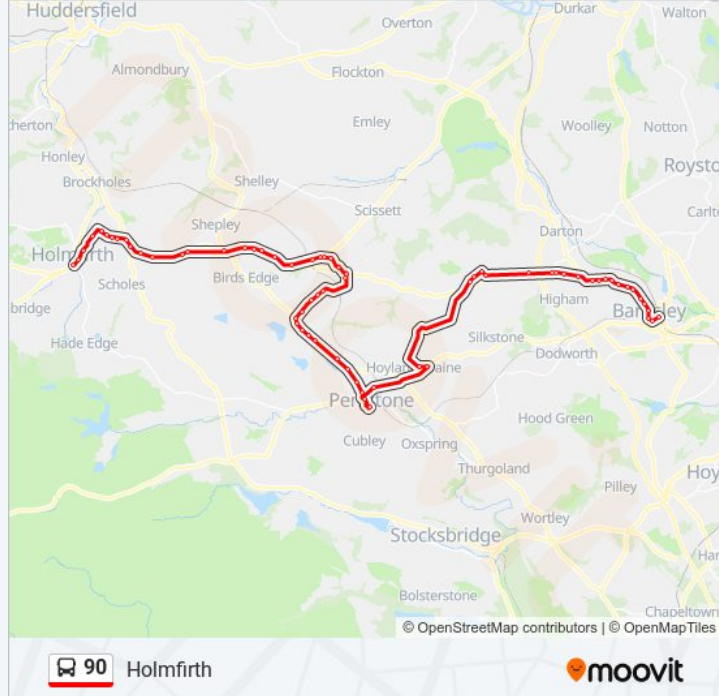

90 bus Info

Direction: Holmfirth

Stops: 67

Trip Duration: 27 min

Line Summary:

Church Street/Kirkfield Close

Church Street/Darton Road

Taylor Hill/Tivy Dale Close

Miller Hill Wakefield Road

Wesley Terrace

Denby Dale Viaduct

Rockwood House

Barnsley Road Eunice Ln

The Star Inn

Barnsley Road Rowgate

Barnsley Road Jane Well

Bromley Avenue

Springwood Road

Heys Lane

Woodlands Grove

Town End Road

Bridge Lane

Holmfirth

Direction: Penistone

Direction: Penistone

Stops: 41

Trip Duration: 27 min

Line Summary:

Penistone Rd Marsh Lane

Sovereign Inn Penistone Road

Barnsley Road Jane Well

Barnsley Road Rowgate