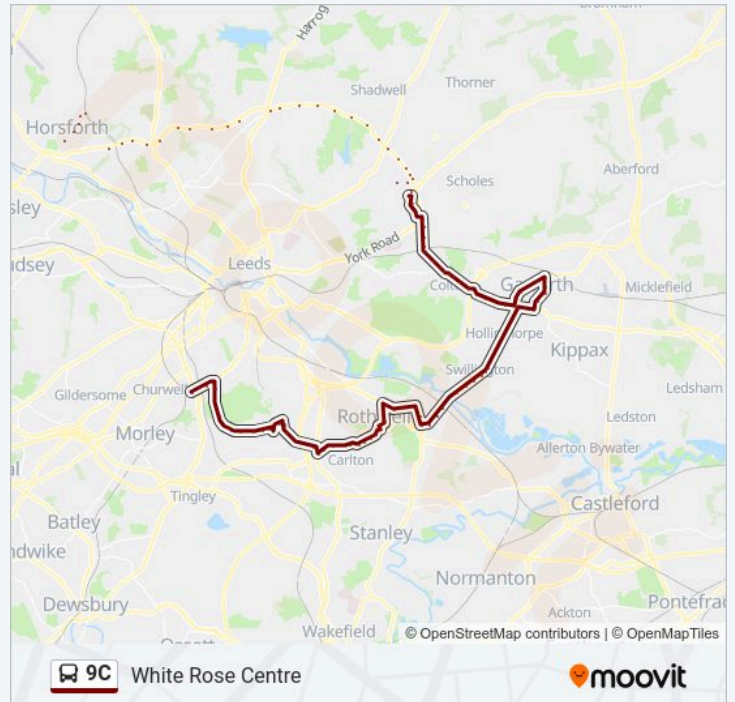

Ring Rd Wetherby Road

Ring Rd Monkswood Gate

Ring Rd Limewood Approach

Ring Rd Industrial Estate

Coal Road

Ramshead Approach Limewood Rd

Ramshead Approach

Eastdean Gate

Seacroft

Seacroft the Green

Stocks Approach

Ring Rd Barwick Road

Ring Road Cross Gates

Ring Rd Cross Gates Lane

Cross Gates Ctr B

Cross Gates Station

9C bus Info

Direction: White Rose Centre

Stops: 110

Trip Duration: 83 min

Line Summary:

Kingswear Parade

Baronsmead

Skyliner Roundabout

Detroit Drive

Austhorpe Lane

Colton Retail Park

Thorpe Park

Carrwood Park

Waterloo Manor Hosp

Garforth Bridge

Dar Villas