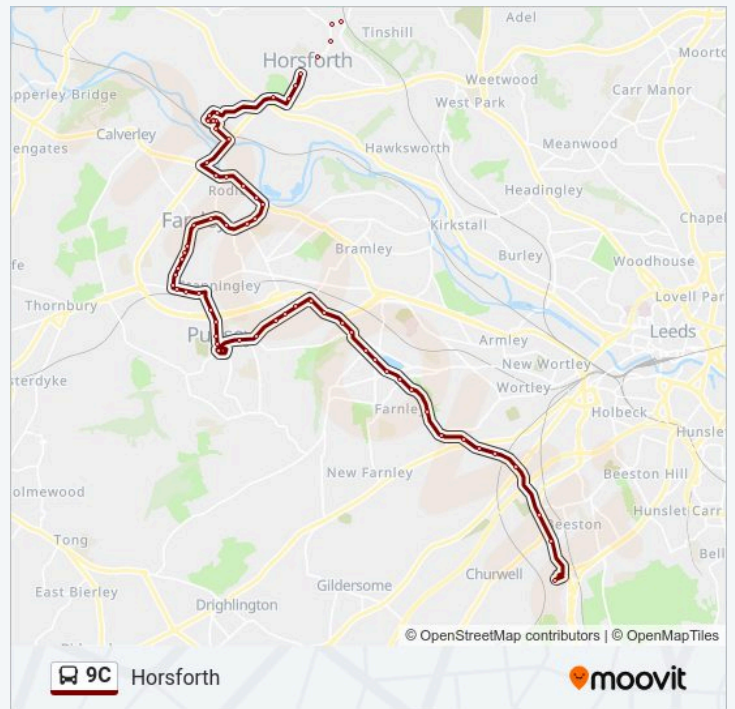

Springfield Mills

Broom Mills Road

Coal Hill Drive

Trip Duration: 70 min
Line Summary:

Calverley Ln Bottom

Coal Hill Lane Town St

Rodley Park

Rodley Town Street

Old Ball Roundabout

Station Rd Troy Road

Direction: White Rose Centre

110 stops

[VIEW LINE SCHEDULE](#)

Horsforth Morrisons

Horsforth School

Long Row