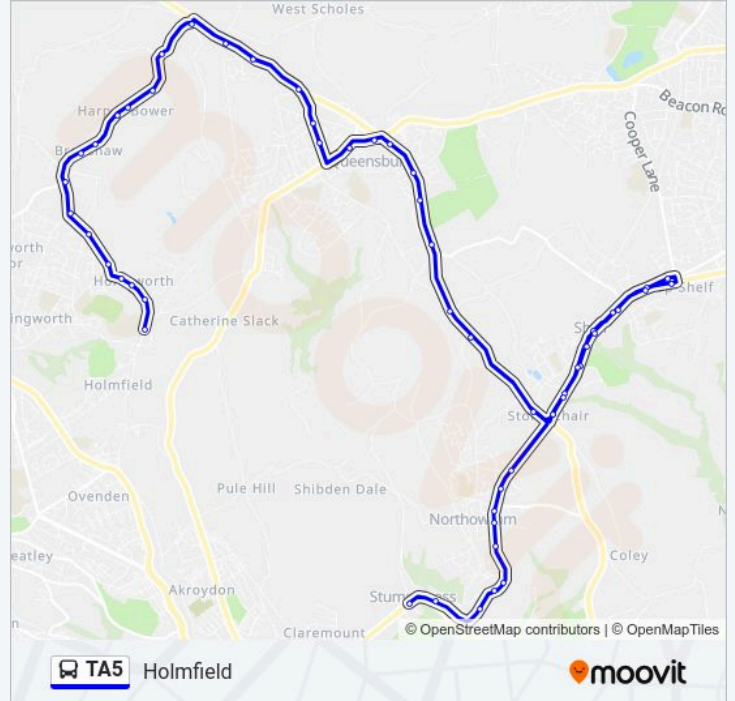

Riley Lane School Ln

Riley Lane Valley Wy

Holdsworth Rd Riley Lane

Holdsworth Rd Laurel Bank Close

Holdsworth Road

Shay Lane Brow Lane

**Direction: Stump Cross**

51 stops

[VIEW LINE SCHEDULE](#)

Holdsworth Rd Brow Lane

Holdsworth Rd Laurel Bank Close

Riley Lane Valley Wy

Riley Lane School Ln

Riley Lane Illingworth Rd

Church

The Golden Fleece Bradshaw Lane