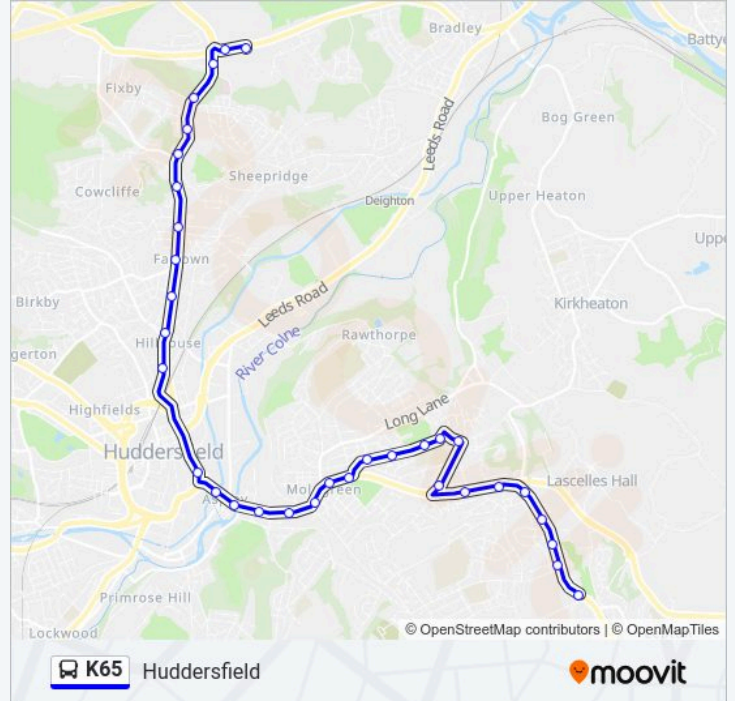

**Stops:** 33

**Trip Duration:** 33 min

**Line Summary:**

Northgate

Whitehouse Lane

Flint Street

Fartown Bar

Ripon Avenue

Ashbrow Road

Netheroyd Hill Road

Huddersfield Asda

Long Hill Road

Bradley Bar

Bradley Road Bradford Rd

All Saints High School (Stand A)

**Direction: Fenay Bridge**

Ripon Avenue

Bradford Road Beverley Court

Fartown Bar

Flint Street

Honoriam Street

Whitehouse Lane

Northgate

Southgate (Stop R3)

**K65 bus Info**

**Direction:** Fenay Bridge

**Stops:** 33

**Trip Duration:** 28 min

**Line Summary:**

Chapel Lane

Broad Lane Junction

Grosvenor Rd Wakefield Road