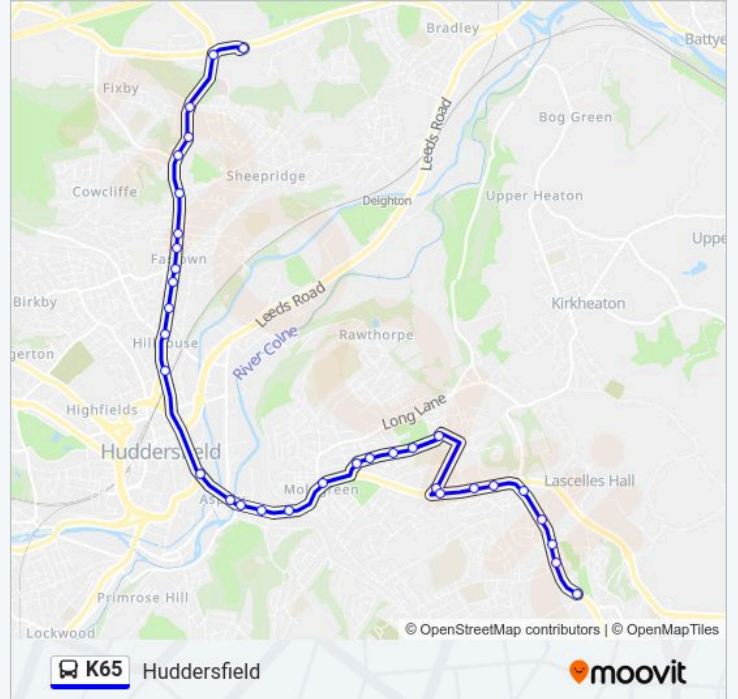

Chapel Lane

Broad Lane Junction

Grosvenor Rd Wakefield Road

Grosvenor Rd Kingston Avenue

Grosvenor Rd Eton Avenue

Grosvenor Road Teddington Ave

Grosvenor Rd White Rose Avenue

Dalton Green Lane Brooklyn Ave

Dalton Green Lane

Cross Green Road

Waterloo Junction

Waterloo Depot

Waterloo Morrisons

Mereside

Southfield Road

Fenay Bridge

K65 bus time schedules and route maps are available in an offline PDF at moovitapp.com. Use the Moovit App to see live bus times, train schedule or subway schedule, and step-by-step directions for all public transit in Yorkshire.

© 2024 Moovit - All Rights Reserved