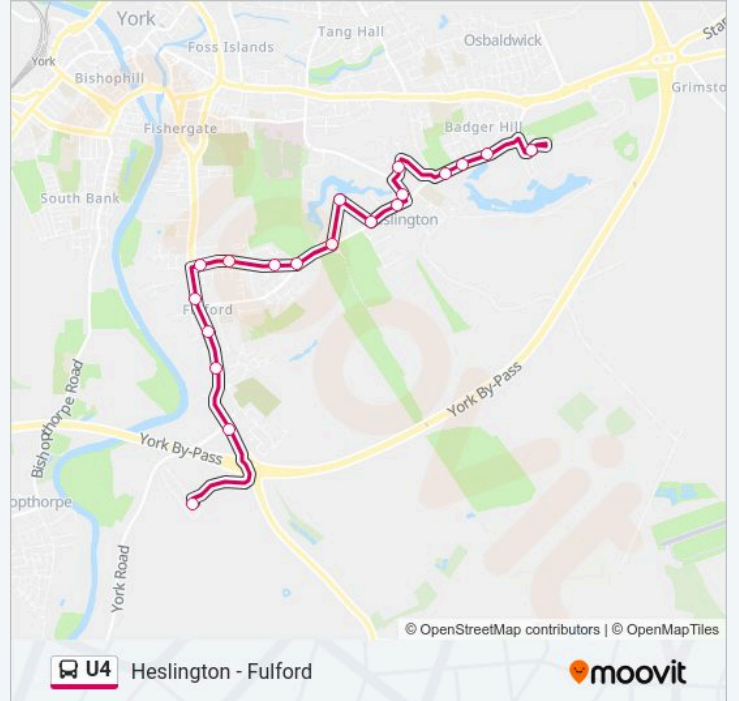

### U4 bus Info

**Direction:** Fulford

**Stops:** 21

**Trip Duration:** 21 min

**Line Summary:**

**Direction: University Of York**

19 stops

[VIEW LINE SCHEDULE](#)

**U4 bus Info**

**Direction:** University Of York

**Stops:** 19

**Trip Duration:** 21 min

**Line Summary:**

## Campus East Interchange

U4 bus time schedules and route maps are available in an offline PDF at [moovitapp.com](https://moovitapp.com). Use the Moovit App to see live bus times, train schedule or subway schedule, and step-by-step directions for all public transit in Yorkshire.