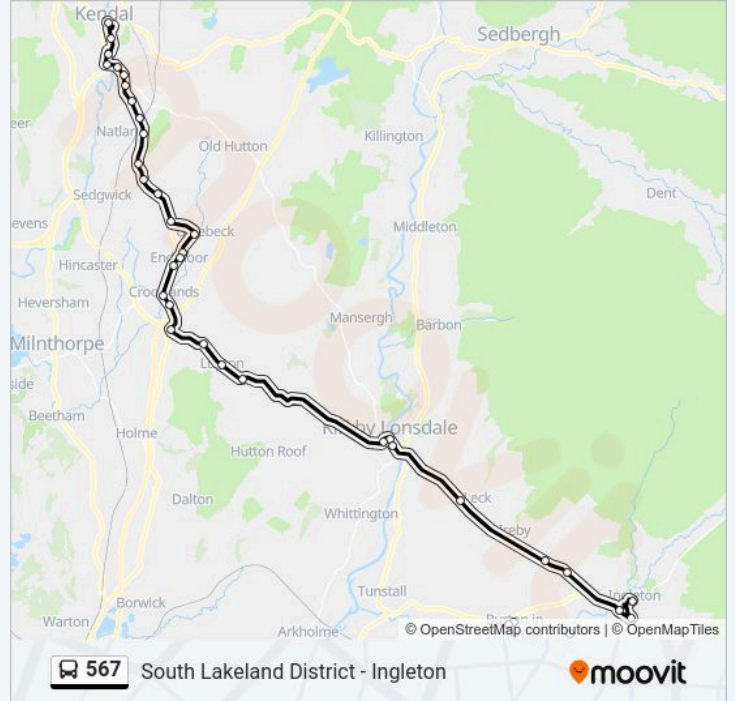

Nook Cottages

Plough Inn

Jubilee Lane End

Kirkby Lonsdale Booth's

Market Place

Lunefield Drive

Post Office

The Croft

The Post Office

Tamara

Low Bentham Road

Moons Acre

Duke Street

Bigber Farm

The Conservative Cl

Robin Lane Bottom

Butts Lane Top

Opp Links Drive

Caravan Park

The Bridge Inn

Garage

Community Centre

Direction: Kendal

34 stops

[VIEW LINE SCHEDULE](#)

Community Centre

Garage

The Bridge Inn

Westgate Lane

Masongill Le

Post Office

Lunefield Drive

567 bus Time Schedule

Kendal Route Timetable:

Sunday	Not Operational
Monday	18:35
Tuesday	18:35
Wednesday	18:35
Thursday	18:35
Friday	18:35
Saturday	Not Operational