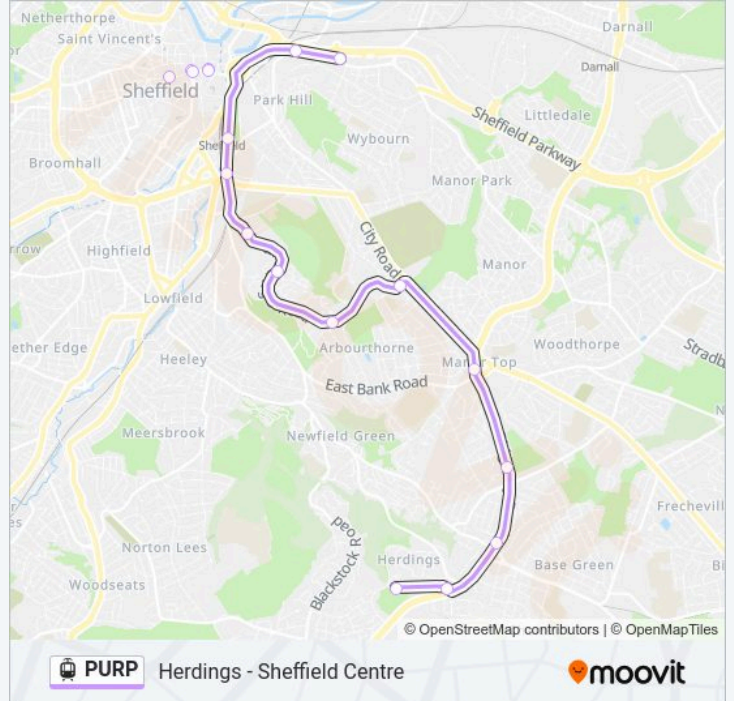

**PURP light rail Info**  
**Direction:** Cathedral  
**Stops:** 14  
**Trip Duration:** 24 min  
**Line Summary:**

**Direction: Cricket Inn Road**

18 stops

[VIEW LINE SCHEDULE](#)

- Herdings Park To City, Herdings
- Herdings - Leighton Road To City, Herdings
- Gleadless Townend To City, Gleadless Townend
- Hollinsend To City, Gleadless
- Manor Top To City, Manor Top
- Spring Lane To City, Fairleigh
- Arbourthorne Road To City, Norfolk Park
- Park Grange To City, Norfolk Park
- Park Grange Croft To City, Norfolk Park
- Granville Rd - Sheffield College To City, Park Hill
- Sheffield Stn - Hallam Uni To City, Sheffield Centre
- Fitzalan Sq - Ponds Forge To City, Sheffield Centre
- Castle Square To Cathedral, Sheffield Centre
- Cathedral From City Hall, Sheffield Centre
- Castle Square From Cathedral, Sheffield Centre
- Fitzalan Sq - Ponds Forge From City, Sheffield Centre
- Hyde Park From City, Hyde Park
- Cricket Inn Road From City, Park Hill

**Stops:** 18

**Trip Duration:** 23 min

**Line Summary:**

### PURP light rail Info

**Direction:** Herdings Park

**Stops:** 14

**Trip Duration:** 23 min

**Line Summary:**

PURP light rail time schedules and route maps are available in an offline PDF at [moovitapp.com](https://moovitapp.com). Use the Moovit App to see live bus times, train schedule or subway schedule, and step-by-step directions for all public transit in Yorkshire.