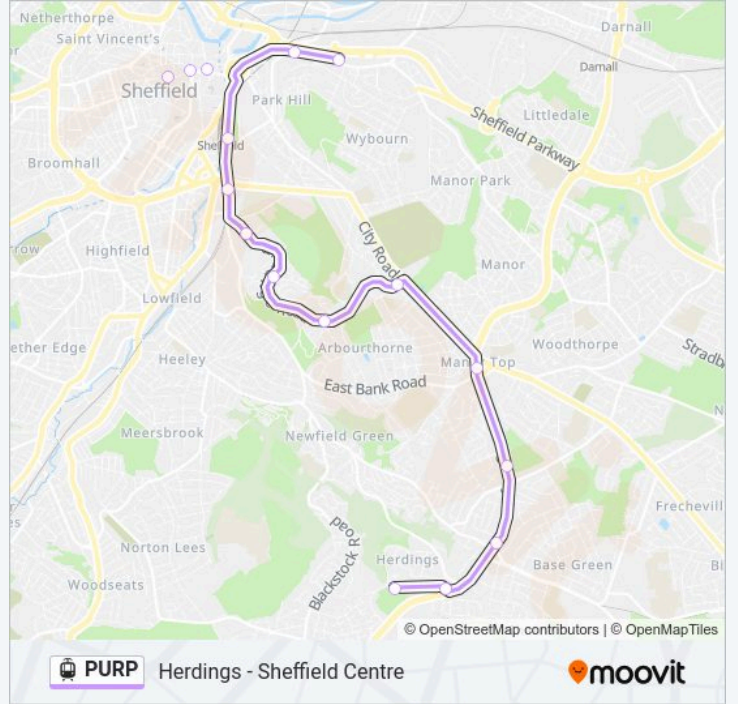

**Stops:** 18

**Trip Duration:** 23 min

**Line Summary:**

### Direction: Herdings Park

14 stops

[VIEW LINE SCHEDULE](#)

- Cathedral From City Hall, Sheffield Centre
- Castle Square From Cathedral, Sheffield Centre
- Fitzalan Sq - Ponds Forge From City, Sheffield Centre
- Sheffield Stn - Hallam Uni From City, Sheffield Centre
- Granville Rd - Sheffield College From City, Park Hill
- Park Grange Croft From City, Norfolk Park
- Park Grange From City, Norfolk Park
- Arbourthorne Road From City, Norfolk Park
- Spring Lane From City, Fairleigh
- Manor Top From City, Manor Top
- Hollinsend From City, Gleadless
- Gleadless Townend From City, Gleadless Townend
- Herdings - Leighton Road From City, Herdings
- Herdings Park To City, Herdings

### PURP light rail Time Schedule

Herdings Park Route Timetable:

Sunday	07:25 - 23:26
Monday	05:17 - 23:21
Tuesday	05:17 - 23:21
Wednesday	05:17 - 23:21
Thursday	05:17 - 23:21
Friday	05:17 - 23:21
Saturday	05:17 - 23:21

### PURP light rail Info

**Direction:** Herdings Park

**Stops:** 14

**Trip Duration:** 23 min

**Line Summary:**

PURP light rail time schedules and route maps are available in an offline PDF at [moovitapp.com](https://moovitapp.com). Use the Moovit App to see live bus times, train schedule or subway schedule, and step-by-step directions for all public transit in Yorkshire.