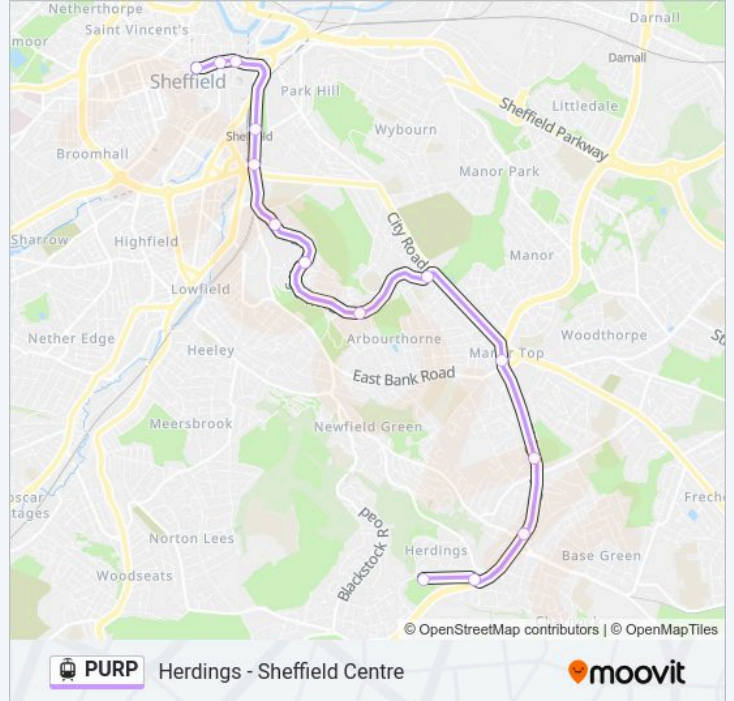

Direction: Cricket Inn Road

18 stops

[VIEW LINE SCHEDULE](#)

- Herdings Park To City, Herdings
- Herdings - Leighton Road To City, Herdings
- Gleadless Townend To City, Gleadless Townend
- Hollinsend To City, Gleadless
- Manor Top To City, Manor Top
- Spring Lane To City, Fairleigh
- Arbourthorne Road To City, Norfolk Park
- Park Grange To City, Norfolk Park
- Park Grange Croft To City, Norfolk Park
- Granville Rd - Sheffield College To City, Park Hill
- Sheffield Stn - Hallam Uni To City, Sheffield Centre
- Fitzalan Sq - Ponds Forge To City, Sheffield Centre
- Castle Square To Cathedral, Sheffield Centre
- Cathedral From City Hall, Sheffield Centre
- Castle Square From Cathedral, Sheffield Centre
- Fitzalan Sq - Ponds Forge From City, Sheffield Centre
- Hyde Park From City, Hyde Park
- Cricket Inn Road From City, Park Hill

PURP light rail Time Schedule

Cricket Inn Road Route Timetable:

Sunday	18:30 - 23:51
Monday	23:47
Tuesday	23:47
Wednesday	23:47
Thursday	23:47
Friday	23:47
Saturday	23:47

PURP light rail Info

Direction: Cricket Inn Road

Stops: 18

Trip Duration: 23 min

Line Summary: