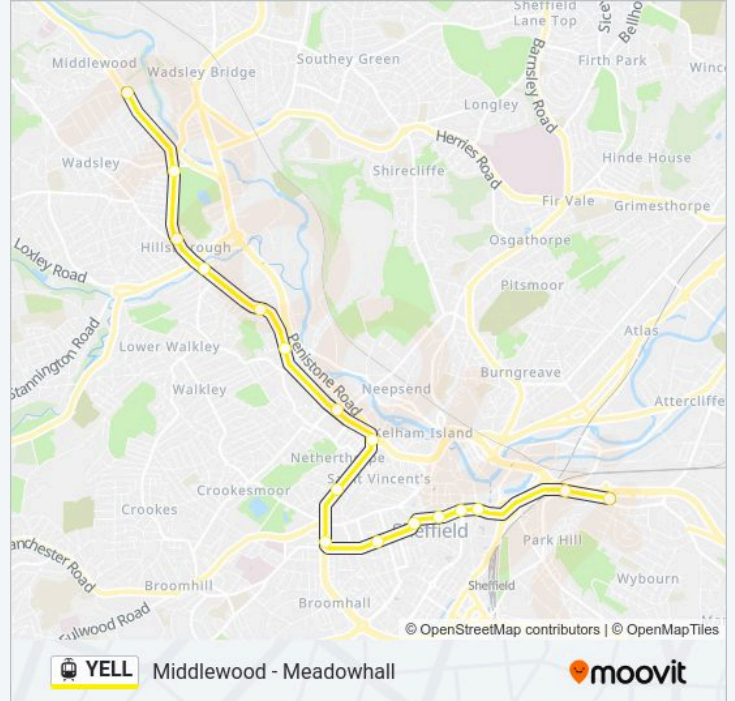

Direction: Cricket Inn Road

17 stops

[VIEW LINE SCHEDULE](#)

- Middlewood To City, Middlewood
- Leppings Lane To City, Hillsborough
- Hillsborough Park To City, Hillsborough
- Hillsborough To City, Hillsborough
- Bamforth Street To City, Langsett Road
- Langsett - Primrose View To City, Langsett Road
- Infirmarary Road To City, Uppertorpe
- Shalesmoor To City, Shalesmoor
- Netherthorpe Road (South Yorkshire Supertram)
- University Of Sheffield To City, Western Bank
- West Street To City, Sheffield Centre
- City Hall To Cathedral, Sheffield Centre
- Cathedral From City Hall, Sheffield Centre
- Castle Square From Cathedral, Sheffield Centre
- Fitzalan Sq - Ponds Forge From City, Sheffield Centre
- Hyde Park From City, Hyde Park
- Cricket Inn Road From City, Park Hill

YELL light rail Info

Direction: Cricket Inn Road

Stops: 17

Trip Duration: 14 min

Line Summary:

Direction: Middlewood

26 stops

[VIEW LINE SCHEDULE](#)

Direction: Middlewood

Stops: 26

Trip Duration: 39 min

Line Summary:

Shalesmoor From City, Shalesmoor

Infirmery Road From City, Upperthorpe

Langsett - Primrose View From City, Langsett Road

Bamforth Street From City, Langsett Road

Hillsborough From City, Hillsborough

Hillsborough Park From City, Hillsborough

Leppings Lane From City, Hillsborough

Middlewood To City, Middlewood

Direction: Cathedral

13 stops

[VIEW LINE SCHEDULE](#)

Meadowhall Interchange To City, Meadowhall