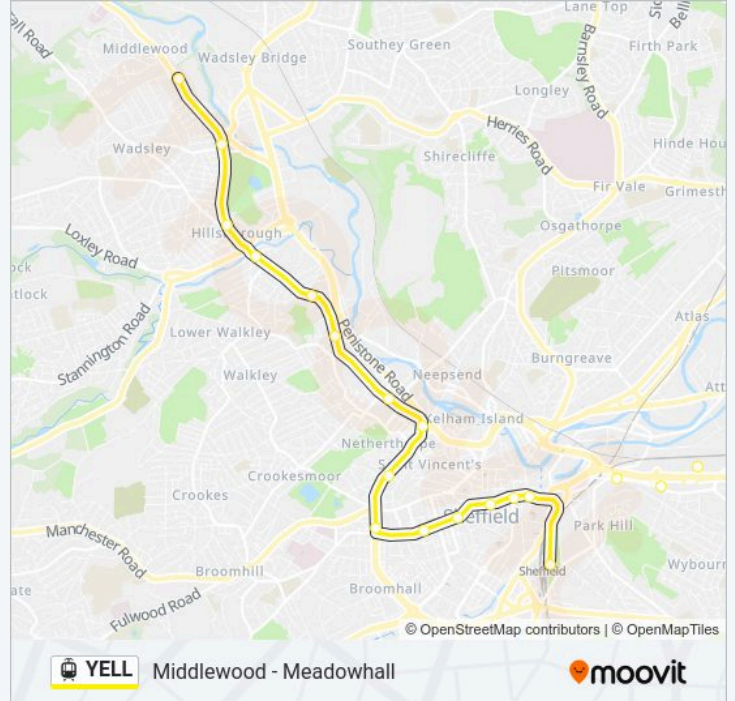

YELL light rail Time Schedule

Middlewood Route Timetable:

Monday	05:21-23:20
Tuesday	05:21-23:20
Wednesday	05:21-23:20
Thursday	05:21-23:20
Friday	05:21-23:20
Saturday	05:19-23:20
Sunday	07:18-22:55

YELL light rail Info

Direction: Middlewood

Stops: 26

Trip Duration: 39 min

Line Summary:

Shalesmoor From City, Shalesmoor

Infirmery Road From City, Upperthorpe

Langsett - Primrose View From City, Langsett Road

Bamforth Street From City, Langsett Road

Hillsborough From City, Hillsborough

Hillsborough Park From City, Hillsborough

Leppings Lane From City, Hillsborough

Middlewood To City, Middlewood

Direction: Cathedral

13 stops

[VIEW LINE SCHEDULE](#)

Meadowhall Interchange To City, Meadowhall