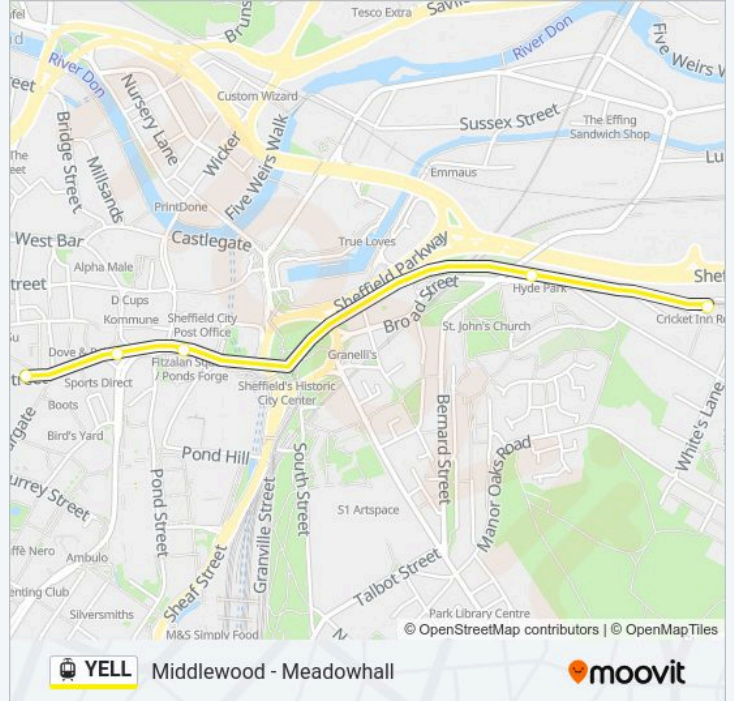

Direction: Middlewood

Stops: 26

Trip Duration: 39 min

Line Summary:

Shalesmoor From City, Shalesmoor

Infirmery Road From City, Upperthorpe

Langsett - Primrose View From City, Langsett Road

Bamforth Street From City, Langsett Road

Hillsborough From City, Hillsborough

Hillsborough Park From City, Hillsborough

Leppings Lane From City, Hillsborough

Middlewood To City, Middlewood

Direction: Cathedral

13 stops

[VIEW LINE SCHEDULE](#)

Meadowhall Interchange To City, Meadowhall

YELL light rail Time Schedule

Cathedral Route Timetable:

Monday	06:54-00:13
Tuesday	06:54-00:13
Wednesday	06:54-00:13
Thursday	06:54-00:13
Friday	06:54-00:13
Saturday	05:55-23:50
Sunday	23:18-00:13

YELL light rail Info

Direction: Cathedral

Stops: 13

Trip Duration: 17 min

Line Summary:

Direction: Meadowhall
 25 stops
[VIEW LINE SCHEDULE](#)

- Middlewood To City, Middlewood
- Leppings Lane To City, Hillsborough
- Hillsborough Park To City, Hillsborough
- Hillsborough To City, Hillsborough
- Bamforth Street To City, Langsett Road
- Langsett - Primrose View To City, Langsett Road
- Infirmary Road To City, Upperthorpe
- Shalesmoor To City, Shalesmoor
- Netherthorpe Road (South Yorkshire Supertram)
- University Of Sheffield To City, Western Bank
- West Street To City, Sheffield Centre
- City Hall To Cathedral, Sheffield Centre
- Cathedral From City Hall, Sheffield Centre
- Castle Square From Cathedral, Sheffield Centre
- Fitzalan Sq - Ponds Forge From City, Sheffield Centre
- Hyde Park From City, Hyde Park
- Cricket Inn Road From City, Park Hill
- Nunnery Square From City, Attercliffe