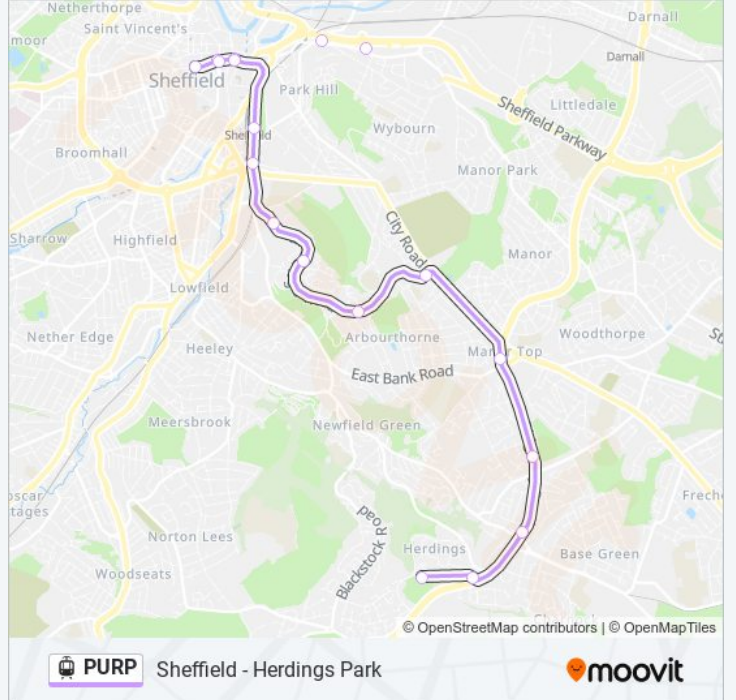

The PURP light rail line (Sheffield - Herdings Park) has 2 routes. For regular weekdays, their operation hours are:
(1) Herdings Park: 05:17 - 23:21 (2) Herdings Park: 05:46 - 23:47

Use the Moovit App to find the closest PURP light rail station near you and find out when is the next PURP light rail arriving.

PURP light rail Info**Direction:** Herdings Park**Stops:** 14**Trip Duration:** 23 min**Line Summary:**

Direction: Herdings Park

18 stops

[VIEW LINE SCHEDULE](#)

- Herdings Park To City, Herdings
- Herdings - Leighton Road To City, Herdings
- Gleadless Townend To City, Gleadless Townend
- Hollinsend To City, Gleadless
- Manor Top To City, Manor Top
- Spring Lane To City, Fairleigh
- Arbourthorne Road To City, Norfolk Park
- Park Grange To City, Norfolk Park
- Park Grange Croft To City, Norfolk Park
- Granville Rd - Sheffield College To City, Park Hill
- Sheffield Stn - Hallam Uni To City, Sheffield Centre
- Fitzalan Sq - Ponds Forge To City, Sheffield Centre
- Castle Square To Cathedral, Sheffield Centre
- Cathedral From City Hall, Sheffield Centre
- Castle Square From Cathedral, Sheffield Centre
- Fitzalan Sq - Ponds Forge From City, Sheffield Centre
- Hyde Park From City, Hyde Park
- Cricket Inn Road From City, Park Hill

PURP light rail Time Schedule

Herdings Park Route Timetable:

Sunday	07:57 - 23:51
Monday	05:46 - 23:47
Tuesday	05:46 - 23:47
Wednesday	05:46 - 23:47
Thursday	05:46 - 23:47
Friday	05:46 - 23:47
Saturday	05:46 - 23:47

PURP light rail Info

Direction: Herdings Park

Stops: 18

Trip Duration: 24 min

Line Summary:

PURP light rail time schedules and route maps are available in an offline PDF at moovitapp.com. Use the Moovit App to see live bus times, train schedule or subway schedule, and step-by-step directions for all public transit in Yorkshire.