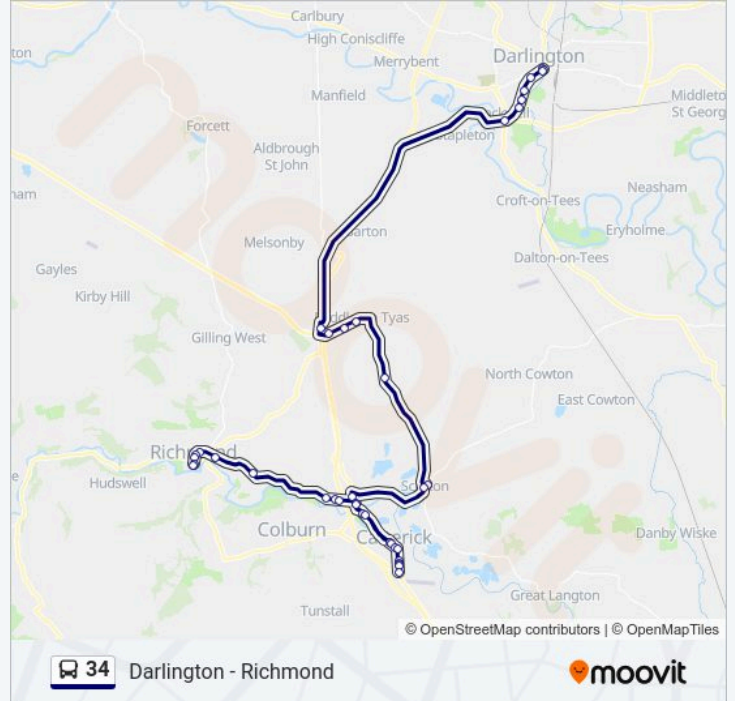

Scotch Corner Services

Scotch Cnr Services North Slip

Blackwell House

Blackwell Grange Hotel

South Park

Blackwell Lane

Sainsbury's

Town Hall (Stand M)

**Direction: Haughton Road**

41 stops

[VIEW LINE SCHEDULE](#)

Market Place

Friary Gardens

Queens Road

Pottergate

The Avenue

**34 bus Info**

**Direction:** Haughton Road

**Stops:** 41

**Trip Duration:** 59 min

**Direction: Richmond**

35 stops

[VIEW LINE SCHEDULE](#)

- Darlington College
- East Mount Road
- Bannatyne's Health Club
- Coburg Street
- Town Hall (Stand M)
- Sainsbury's
- Blackwell Lane
- South Park
- Blackwell Grange Hotel
- Blackwell House
- Scotch Cnr Services South Slip
- The Police House
- Shoulder Of Mutton
- Village
- The Green
- The Farmers Arms
- Catterick Race Course
- Mowbray Road
- The Angel
- Per Ardua Way
- Slessor Road
- Marne Barracks
- Slessor Road
- Per Ardua Way
- High Green
- Mowbray Road
- Catterick Race Course
- The Farmers Arms
- Curteis Drive
- River Lane