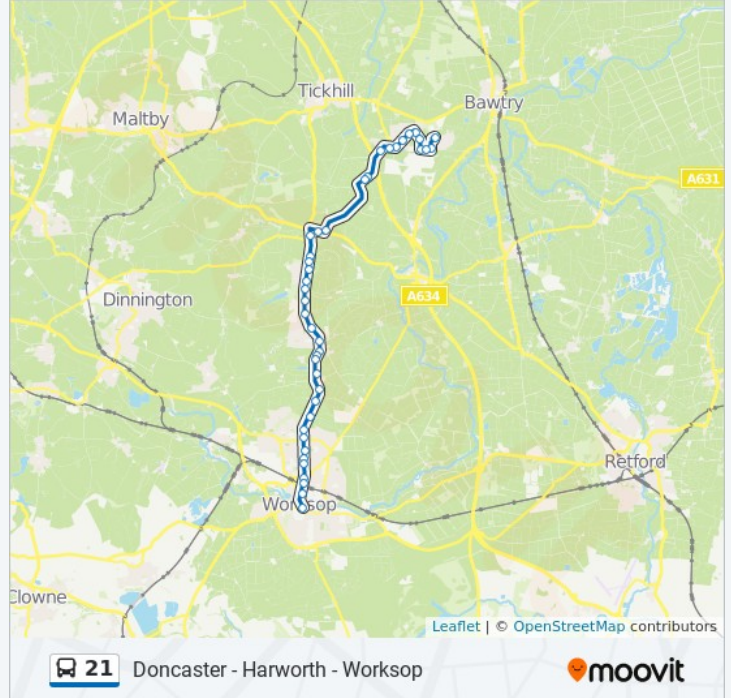

Woodside View, Harworth Bircotes Civil Parish

Grosvenor Road, Harworth

Cricket Ground, Bircotes

Waterslack Road, Bircotes

Whitehouse Court, Bircotes

Direction: Worksop <-> Doncaster Town Centre

78 stops

[VIEW LINE SCHEDULE](#)