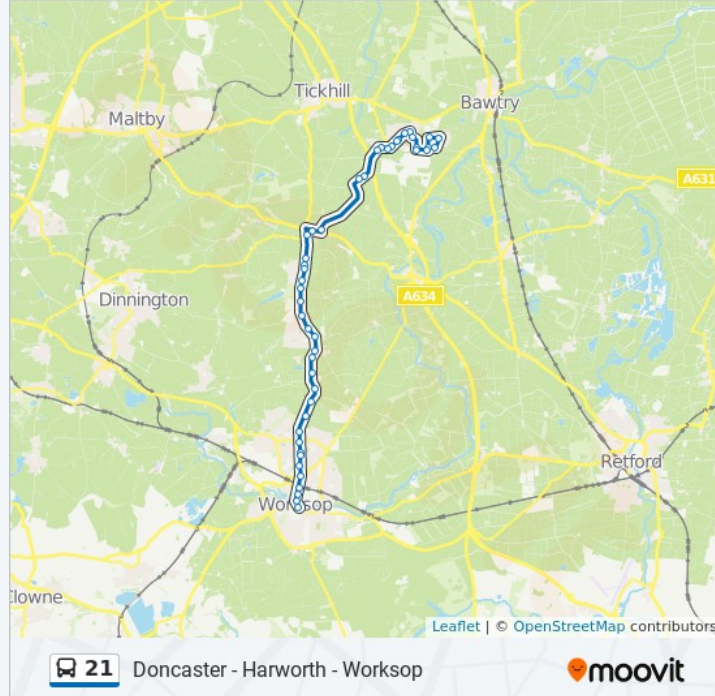

Toll Bar Cottage, Wigthorpe

Broom Farm, Worksop

Freshfields, Worksop

Enterprise House, Worksop

Carlton Road, Worksop

Raymoth Lane, Worksop

Raines Avenue, Worksop

Carlton Avenue, Worksop

Ashley Court, Worksop

North Notts College, Worksop

Railway Station, Worksop

Miners Welfare, Worksop

Watson Road, Worksop

Watson Road, Worksop

Bus Station, Worksop

Direction: Doncaster Town Centre <-> Worksop

85 stops

[VIEW LINE SCHEDULE](#)

Doncaster Frenchgate Interchange/B3, Doncaster Town Centre

Food Mall, Doncaster

Cleveland Street/Duke Street, Doncaster Town Centre

Cleveland Street, Doncaster

Wood Street/Princegate, Doncaster Town Centre