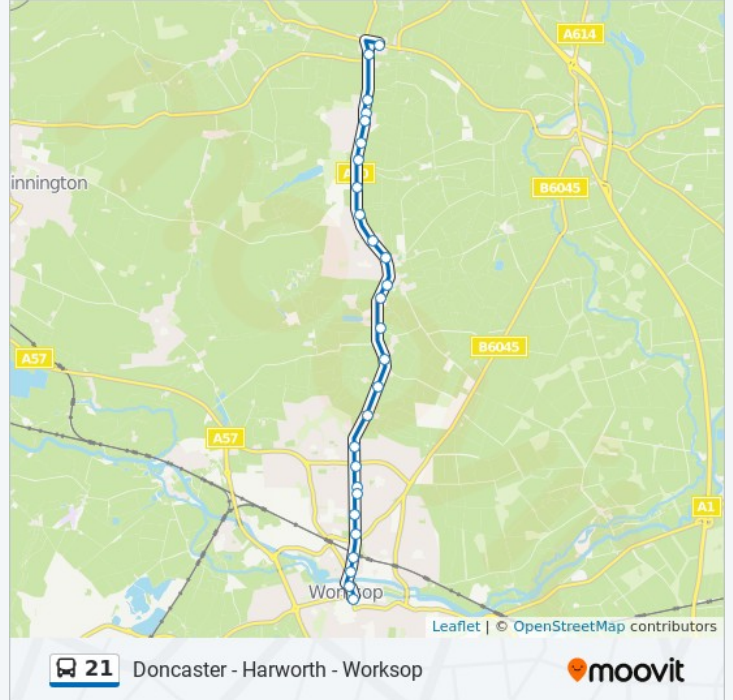

21 bus Info

Direction: Oldcotes <-> Worksop

Stops: 27

Trip Duration: 22 min

Line Summary: Elmsmere Drive, Oldcotes, Doncaster Road, Oldcotes, Laburnum Road, Langold, Harrison Drive, Langold, Doncaster Road, Langold, Ramsden Avenue, Langold, Country Park, Langold, Doncaster Road, Costhorpe, Doncaster Road, Costhorpe, Pinfold Drive, Carlton In Lindrick, Long Lane, Carlton In Lindrick, Church Field Close, Carlton In Lindrick, Primary School, Carlton In Lindrick, Wigthorpe Lane, South Carlton, Toll Bar Cottage, Wigthorpe, Broom Farm, Worksop, Freshfields, Worksop, Enterprise House, Worksop, Carlton Road, Worksop, Raines Avenue, Worksop, Carlton Avenue, Worksop, Ashley Court, Worksop, North Notts College, Worksop, Railway Station, Worksop, Miners Welfare, Worksop, Watson Road, Worksop, Bus Station, Worksop

Miners Welfare, Worksop

Watson Road, Worksop

Watson Road, Worksop

Bus Station, Worksop

Direction: Worksop <-> Bircotes

41 stops

[VIEW LINE SCHEDULE](#)

Bus Station, Worksop