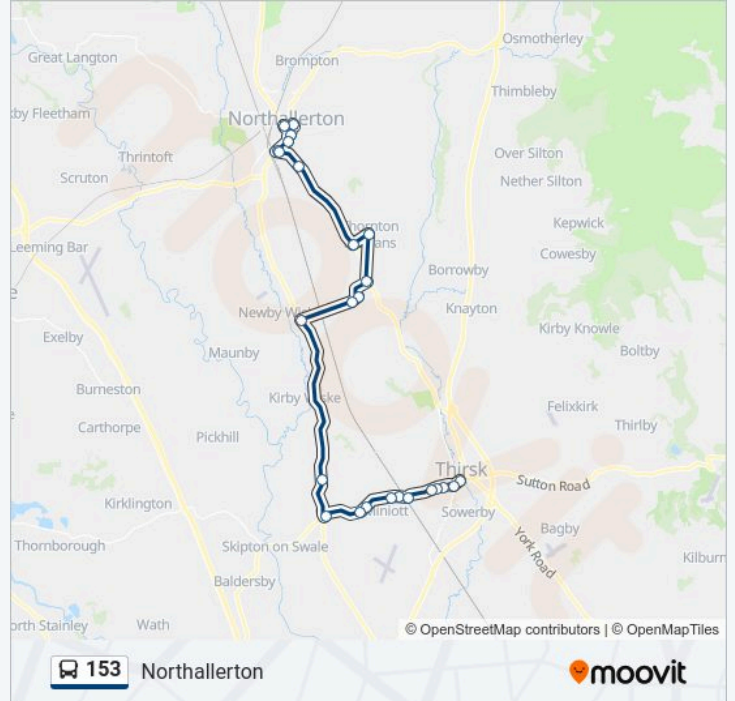

Direction: Northallerton

25 stops

[VIEW LINE SCHEDULE](#)

- Market Place
- Tesco Store
- Racecourse
- Racecourse
- Racecourse
- Railway Station
- Carlton Close
- Manfield Terrace
- County Primary School
- Dog And Gun
- Busby Stoop Inn
- The Limes
- Otterington Shorthorn
- C Of E Primary School
- Vicarage
- Thornton-Le-Moor Lane End
- The Crosby
- Thornton Le Beans A168 Jnt
- St James Drive
- Racecourse Lane
- South Parade

153 bus Info

Direction: Northallerton

Stops: 25

Trip Duration: 35 min

Line Summary:

Post Office

Zetland Street

Friarage Hospital

The Buck Inn

Direction: Thirsk

23 stops

[VIEW LINE SCHEDULE](#)

The Buck Inn

Town Hall

Nags Head

Court House

Busby Stoop Inn

St Lawrence's Church

County Primary School

Manfield Terrace

Carlton Close

Railway Station

153 bus Time Schedule

Thirsk Route Timetable: