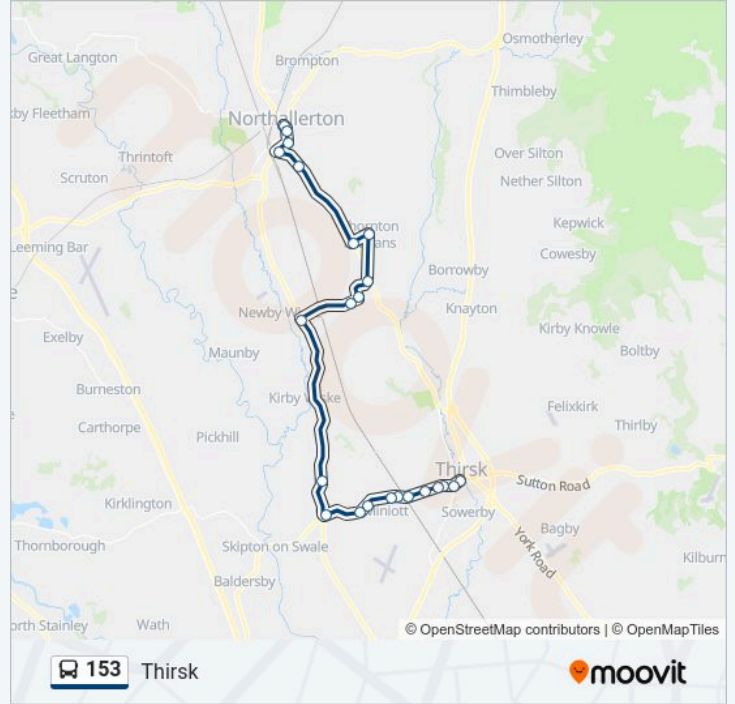

Direction: Northallerton

25 stops

[VIEW LINE SCHEDULE](#)

- Market Place
- Tesco Store
- Racecourse
- Racecourse
- Racecourse
- Railway Station
- Carlton Close
- Manfield Terrace
- County Primary School
- Dog And Gun
- Busby Stoop Inn
- The Limes
- Otterington Shorthorn
- C Of E Primary School
- Vicarage
- Thornton-Le-Moor Lane End
- The Crosby
- Thornton Le Beans A168 Jnt
- St James Drive
- Racecourse Lane
- South Parade

153 bus Info

Direction: Northallerton

Stops: 25

Trip Duration: 35 min

Line Summary:

Post Office

Zetland Street

Friarage Hospital

Line Summary:

Racecourse

Racecourse

Racecourse

Tesco Store

Market Place

153 bus time schedules and route maps are available in an offline PDF at moovitapp.com. Use the Moovit App to see live bus times, train schedule or subway schedule, and step-by-step directions for all public transit in Yorkshire.

© 2024 Moovit - All Rights Reserved