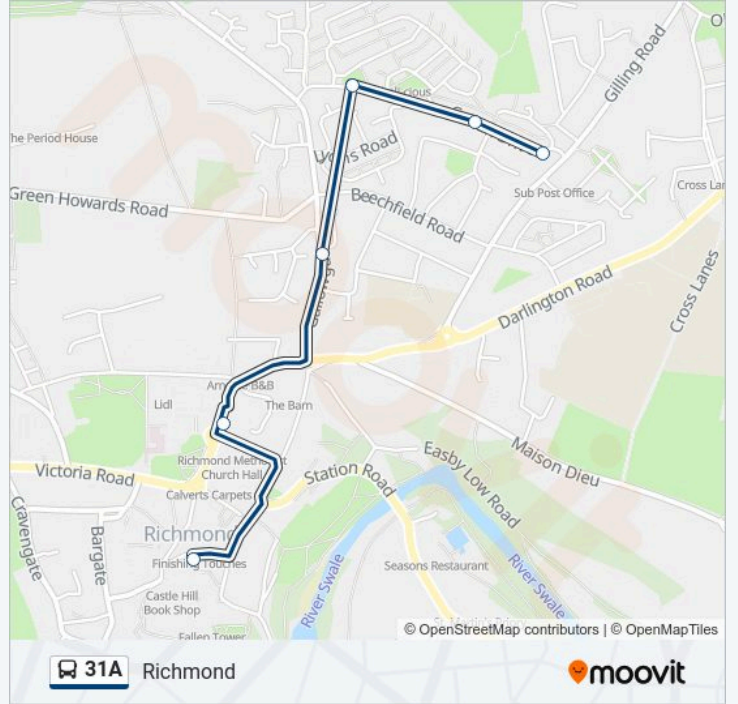

**Direction: Hurgill**

11 stops

[VIEW LINE SCHEDULE](#)

- Market Place
- Friary Gardens
- Queens Road
- Pottergate
- Darlington Road
- Fontenay Road
- Cross Lanes
- The School
- Ronaldshay Close
- Pilmoor Bank Top
- Conan Drive

### Direction: Richmond

6 stops

[VIEW LINE SCHEDULE](#)

- Conan Drive
- Conan Drive
- Cutpurse Green
- Fire Station
- Queens Road
- Market Place

### 31A bus Time Schedule

Richmond Route Timetable:

Sunday	Not Operational
Monday	09:10 - 14:46
Tuesday	09:10 - 14:46
Wednesday	09:10 - 14:46
Thursday	09:10 - 14:46
Friday	09:10 - 14:46
Saturday	09:10 - 14:46

### 31A bus Info

**Direction:** Richmond

**Stops:** 6

**Trip Duration:** 9 min

**Line Summary:**

31A bus time schedules and route maps are available in an offline PDF at [moovitapp.com](https://moovitapp.com). Use the Moovit App to see live bus times, train schedule or subway schedule, and step-by-step directions for all public transit in Yorkshire.