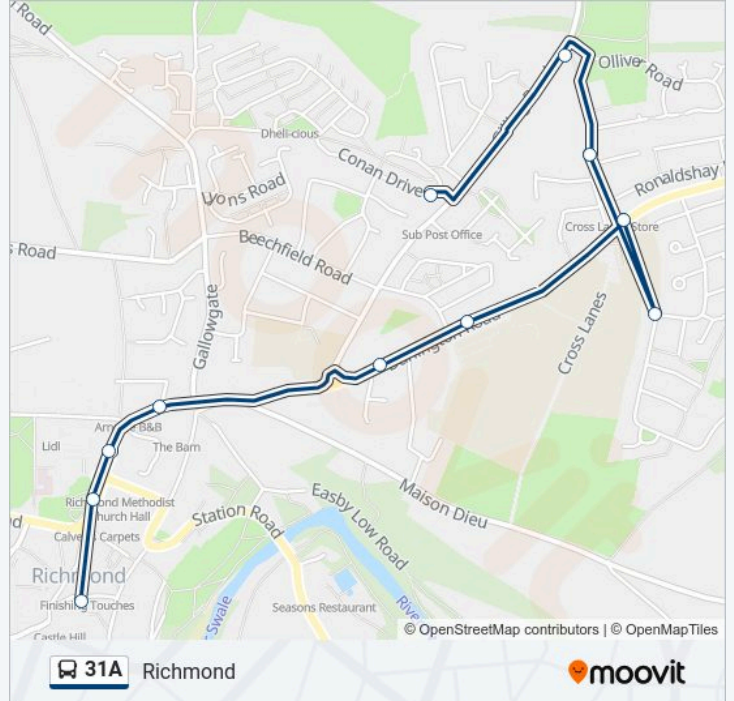

**Direction: Hurgill**

11 stops

[VIEW LINE SCHEDULE](#)

- Market Place
- Friary Gardens
- Queens Road
- Pottergate
- Darlington Road
- Fontenay Road
- Cross Lanes
- The School
- Ronaldshay Close
- Pilmoor Bank Top
- Conan Drive

**31A bus Info**

**Direction:** Hurgill

**Stops:** 11

**Trip Duration:** 11 min

**Line Summary:**

### Direction: Richmond

6 stops

[VIEW LINE SCHEDULE](#)

- Conan Drive
- Conan Drive
- Cutpurse Green
- Fire Station
- Queens Road
- Market Place

### 31A bus Info

**Direction:** Richmond

**Stops:** 6

**Trip Duration:** 9 min

**Line Summary:**

31A bus time schedules and route maps are available in an offline PDF at [moovitapp.com](https://moovitapp.com). Use the Moovit App to see live bus times, train schedule or subway schedule, and step-by-step directions for all public transit in Yorkshire.