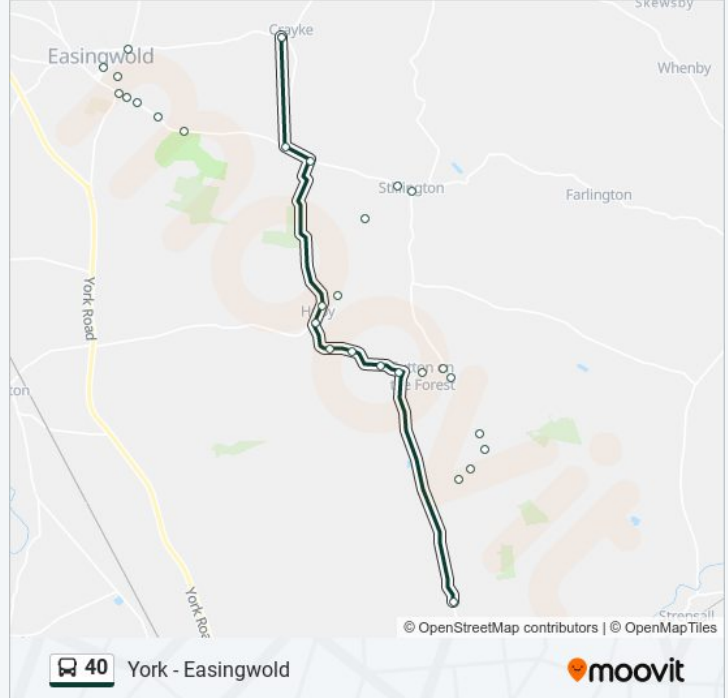

Direction: Crayke

42 stops

[VIEW LINE SCHEDULE](#)

- Station Avenue (Stop Rm)
- Exhibition Square
- Gillygate
- York St John University
- York Hospital
- Feversham Crescent
- Nestle Rowntree
- Kettlestring Grange
- Wigginton Road Roundabout
- Clifton Gate
- Willow House Caravan Park
- Home Farm
- Moor Farm
- Reliance Garage
- Goose Farm Stables
- Green Park Business Centre
- Woodside
- Cleveland Trading Estate
- The Gowans
- Village Hall
- Sutton Park Entrance
- The Blackwell Ox

40 bus Info

Direction: Crayke

Stops: 42

Trip Duration: 32 min

Line Summary:

- Cemetery
- Skates Lane
- Brownmoor Lane End
- Methodist Church
- Womans Institute Hall
- Maple Lane
- Roseberry
- York Road Junction
- North Back Lane
- The Fox Inn
- Crayke Lane
- Golfcourse
- Pennycarr Lane
- Oaklands Way
- Leasmires Avenue
- Crabmill Lane
- Paradise Field Estate
- The George Hotel
- Oulston Crossroads
- Ce Primary School

Direction: Easingwold

40 stops

[VIEW LINE SCHEDULE](#)

- Station Avenue (Stop Rm)
- Exhibition Square
- Gillygate
- York St John University
- York Hospital
- Feversham Crescent
- Nestle Rowntree
- Kettlestring Grange
- Wigginton Road Roundabout

40 bus Info

Direction: Easingwold

Stops: 40

Trip Duration: 44 min
Line Summary:

Clifton Gate

Willow House Caravan Park

Home Farm

Moor Farm