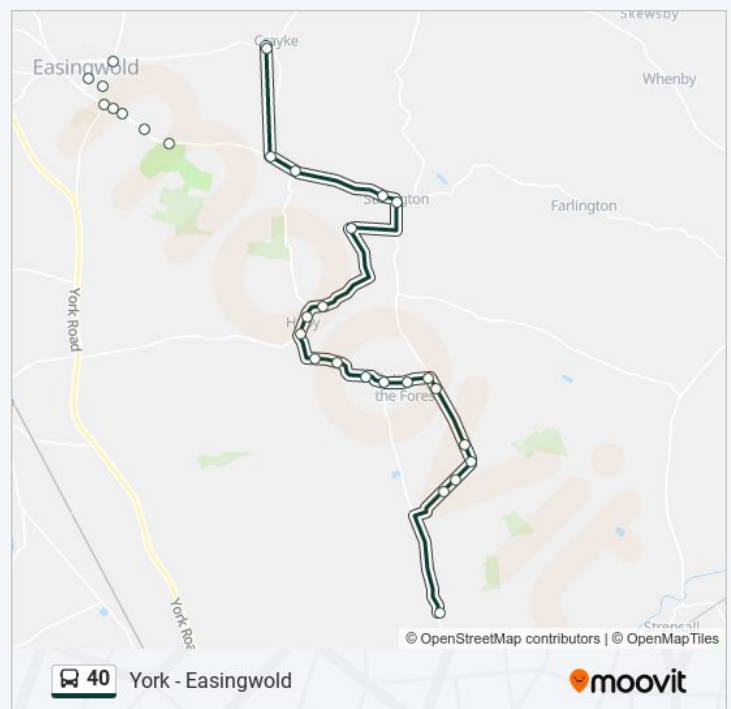

27 stops

[VIEW LINE SCHEDULE](#)

- The George Hotel
- Paradise Field Estate
- Crab Mill Lane
- Leasmires Avenue
- Oaklands Way
- Ladycarr Lane
- Golfcourse
- Crayke Lane
- Fox Inn
- North Back Lane
- York Road Junction
- Roseberry
- Maple Lane
- Gracious Street
- Methodist Church
- Brownmoor Lane End
- Skates Lane
- Cemetery
- The Blackwell Ox
- Sutton Park Entrance
- Village Hall
- The Gowans
- Cleveland Trading Estate
- Goosewood Caravan Park
- Green Park Business Centre
- Goose Farm Stables
- Reliance Garage

Direction: York

43 stops

[VIEW LINE SCHEDULE](#)

Wigginton Route Timetable:

Sunday	Not Operational
Monday	17:48 - 18:53
Tuesday	17:48 - 18:53
Wednesday	17:48 - 18:53
Thursday	17:48 - 18:53
Friday	17:48 - 18:53
Saturday	17:48 - 18:43

40 bus Info

Direction: Wigginton

Stops: 27

Trip Duration: 21 min

Line Summary:

40 bus Time Schedule

York Route Timetable:

Sunday	Not Operational