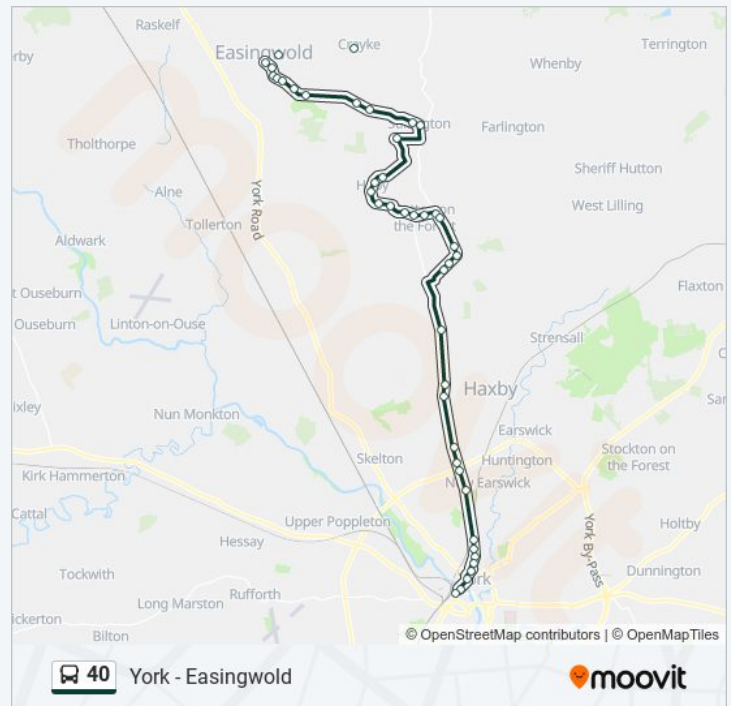

Clifton Gate

Monday	07:00 - 17:15
Tuesday	07:00 - 17:15
Wednesday	07:00 - 17:15
Thursday	07:00 - 17:15
Friday	07:00 - 17:15
Saturday	07:00 - 17:10

40 bus Info

Direction: York

Stops: 43

Trip Duration: 49 min

Line Summary:

Wigginton Road Roundabout

Kettlestring Grange

Nestle Rowntree

Feversham Crescent

York Hospital

York St John University

Gillygate