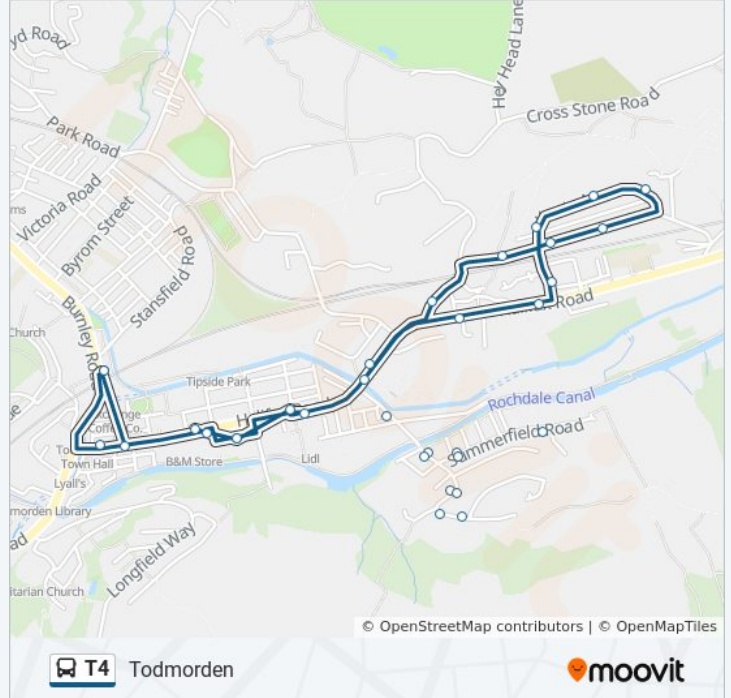

Stops: 26

Trip Duration: 13 min

Line Summary:

Burnley Road J&I School

Burnley Rd Ferney Lee Road

Centre Vale Park

Todmorden High School

Direction: Todmorden Circular

32 stops

[VIEW LINE SCHEDULE](#)

Todmorden

Halifax Road (Stop F)

Halifax Rd Roomfield Street

Lower George Street

Halifax Rd Sanworth Street

Halifax Rd River Street

Highcroft

Broadstone St Phoenix Street

Keats Avenue Tennyson Ave

Keats Avenue

Keats Avenue Tennyson Ave

Shakespeare Avenue

Shakespeare Ave Phoenix Street

Phoenix St Halifax Road

T4 bus Info

Direction: Todmorden Circular

Stops: 32

Trip Duration: 15 min

Line Summary:

Summerfield Road Holderness St
Summerfield Road Woodhouse Gro
Summerfield Road Holderness St
Kilnhurst Rd Kilnhurst Mount
Kilnhurst Rd Kilnhurst Lane
Kilnhurst Road Badger Wood
Kilnhurst Rd Kilnhurst Mount
Kilnhurst Rd Summerfield Road
Key Syke Lane
Halifax Rd Sanworth Street
Lower George Street
Halifax Rd Roomfield Street
Halifax Road (Stop G)
Todmorden