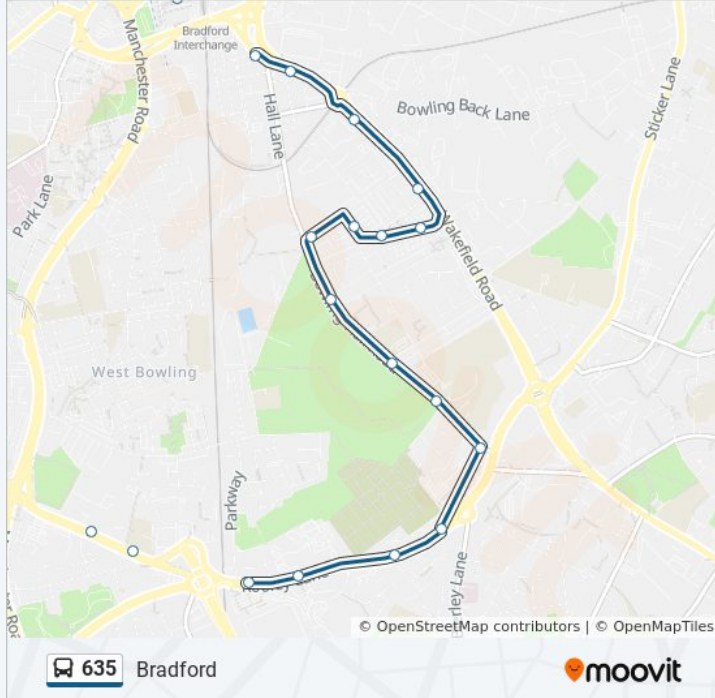

635 bus Info

Direction: Bankfoot

Stops: 27

Trip Duration: 25 min

Line Summary:

Rooley Lane

Rooley Lane Woodleigh Ave

Mayo Ave Rooley Lane

Mayo Avenue Mayo Rd

Mayo Avenue Morrisons

Direction: Bradford City Centre

22 stops

[VIEW LINE SCHEDULE](#)

Mayo Avenue Mayo Rd

Mayo Ave Rooley Lane

Rooley Lane

635 bus Info

Direction: Bradford City Centre

Stops: 22

Trip Duration: 14 min

Line Summary:

Bradford Interchange

Sunbridge Road (Stop S4)

Westgate G

Rawson Square H

Direction: West Bowling

20 stops

[VIEW LINE SCHEDULE](#)

Bradford Interchange

Hall Lane

Heaton Street

Usher Street