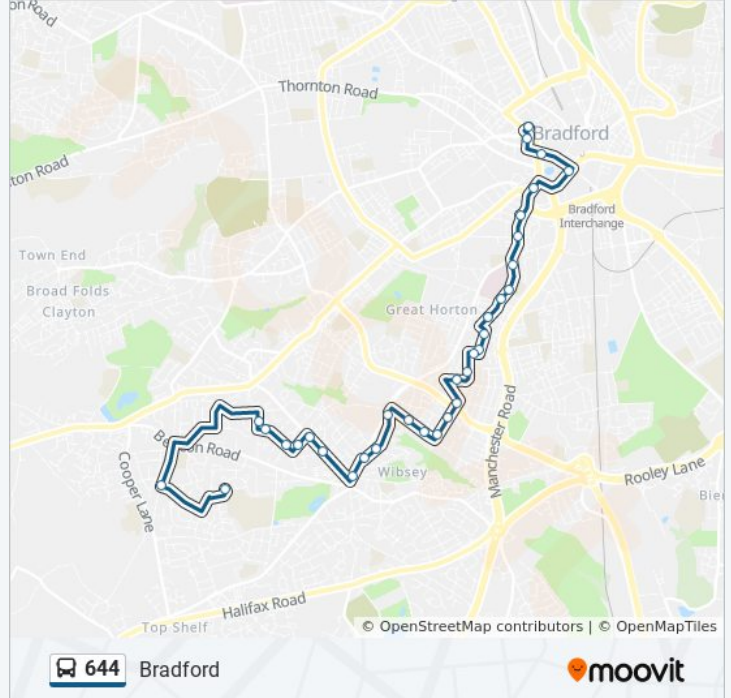

**Direction: Bradford City Centre**

33 stops

[VIEW LINE SCHEDULE](#)

- Lastingham Green Bedale Drive
- Mandale Road Bellerby Brow
- Beldon Lane Poplar Grove
- Kenley Parade Beldon Park Avenue
- Kenley Parade Fairway
- Kenley Avenue Kenley Mount
- Moore Avenue Kenmore Rd
- Moore Ave Enfield Parade
- St Enochs Rd Moore Avenue
- Brownroyd Hill Road St Enochs Rd
- Brownroyd Hill Rd Briarwood Crescent
- Brownroyd Hill Road Carr Bottom Ave
- Carr Bottom Rd Hawes Grove
- Carr Green Lane Buttermere Dr
- Hutton Rd Carr Bottom Road
- Hutton Rd Hawes Road
- Thornton Lane School
- Dorset Street Dorset Close
- Dorset Street Gurney Close
- Ransdale Rd Back Greaves Street
- Lindley Rd Ransdale Road
- Lindley Rd Stirton Street

Park Lane Little Horton Ln

Little Horton Lane Trinity Rd

Little Horton Ln Sawrey Place

G2 Little Horton Lane (Stop G2)

Hall Ings (Stop H4)

Sunbridge Road (Stop S5)

Barry Street W6

John Street (Stop J1)

**Direction: Buttershaw**

63 stops

[VIEW LINE SCHEDULE](#)

John Street (Stop J1)

Cheapside (Stop N9)

Market St (Stop M5)

Bradford Interchange

Manchester Rd Mill Lane

Manchester Rd Spring Mill St

Manchester Rd Bowling Old Lane

Manchester Rd Ripley Street

Manchester Rd Jacob Street

Manchester Rd Donisthorpe Street

Mayo Avenue Morrisons

Mayo Avenue Mayo Rd

Mayo Ave Rooley Lane