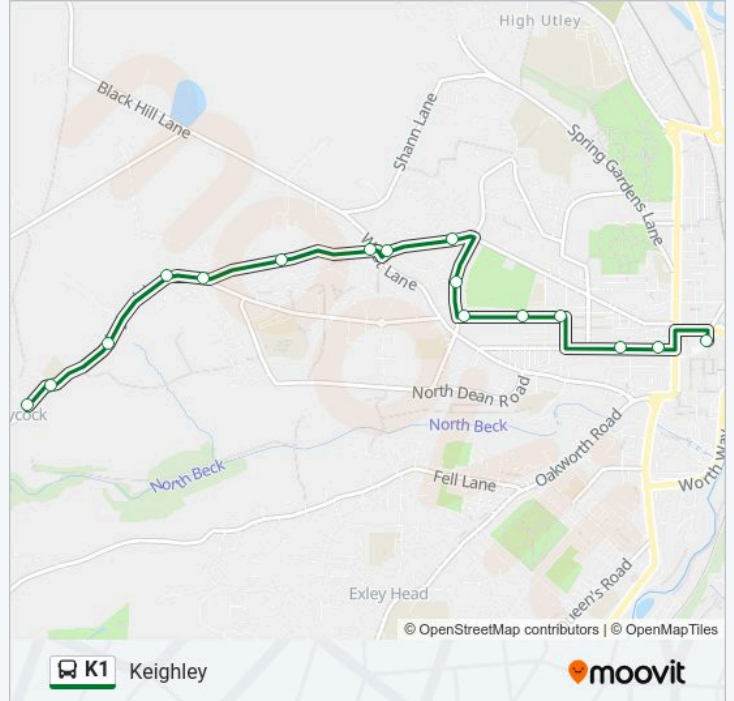

Direction: Keighley

16 stops

[VIEW LINE SCHEDULE](#)

Laycock Lane Chapel Ln
Laycock Lane
Laycock Lane Hillclough Grove
Braithwaite Road New Church
Braithwaite Avenue
Braithwaite Road Whinfield Dr
Braithwaite Road West Ln
Whin Knoll Ave West Lane
Whin Knoll Ave Wardle Crescent
Highfield Road Calver Ave
Redcliffe St Highfield Road
Redcliffe St Edensor Road
Redcliffe St Drewry Road
Devonshire Street Suresnes Rd
Devonshire Street Scott St
Keighley Bus Stn Lawkholme Crescent

K1 bus Time Schedule

Keighley Route Timetable:

Sunday	10:45 - 18:45
Monday	07:15 - 18:45
Tuesday	07:15 - 18:45
Wednesday	07:15 - 18:45
Thursday	07:15 - 18:45
Friday	07:15 - 18:45
Saturday	08:15 - 18:45

K1 bus Info

Direction: Keighley

Stops: 16

Trip Duration: 15 min

Line Summary:

Direction: Laycock

16 stops

[VIEW LINE SCHEDULE](#)

- Keighley
- Devonshire Street Suresnes Rd
- Drewry Road Argyle St
- Redcliffe St Cartmel Road
- Redcliffe St Edensor Road
- Redcliffe St Highfield Road
- Highfield Road Calver Ave
- Whin Knoll Ave Wardle Crescent
- Whin Knoll Ave West Lane
- Braithwaite Road West Ln
- Braithwaite Road Whinfield Dr
- Braithwaite Avenue
- Braithwaite Road New Church
- Laycock Lane Hillclough Grove
- Laycock Lane Hill Clough Grove
- Chapel Lane Back Ln

K1 bus Time Schedule

Laycock Route Timetable:

Sunday	10:30 - 18:30
Monday	07:30 - 18:30
Tuesday	07:30 - 18:30
Wednesday	07:30 - 18:30
Thursday	07:30 - 18:30
Friday	07:30 - 18:30
Saturday	08:30 - 18:30

K1 bus Info