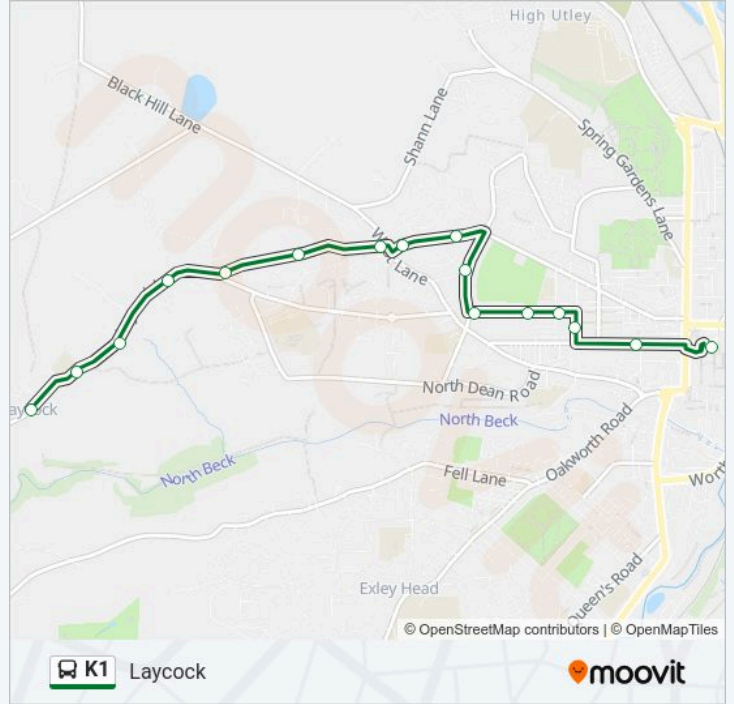

Direction: Keighley

16 stops

[VIEW LINE SCHEDULE](#)

Laycock Lane Chapel Ln
Laycock Lane
Laycock Lane Hillclough Grove
Braithwaite Road New Church
Braithwaite Avenue
Braithwaite Road Whinfield Dr
Braithwaite Road West Ln
Whin Knoll Ave West Lane
Whin Knoll Ave Wardle Crescent
Highfield Road Calver Ave
Redcliffe St Highfield Road
Redcliffe St Edensor Road
Redcliffe St Drewry Road
Devonshire Street Suresnes Rd
Devonshire Street Scott St
Keighley Bus Stn Lawkholme Crescent

Direction: Keighley

Stops: 16

Trip Duration: 15 min

Line Summary:

Direction: Laycock

16 stops

[VIEW LINE SCHEDULE](#)

- Keighley
- Devonshire Street Suresnes Rd
- Drewry Road Argyle St
- Redcliffe St Cartmel Road
- Redcliffe St Edensor Road
- Redcliffe St Highfield Road
- Highfield Road Calver Ave
- Whin Knoll Ave Wardle Crescent
- Whin Knoll Ave West Lane
- Braithwaite Road West Ln
- Braithwaite Road Whinfield Dr
- Braithwaite Avenue
- Braithwaite Road New Church
- Laycock Lane Hillclough Grove
- Laycock Lane Hill Clough Grove
- Chapel Lane Back Ln

K1 bus Time Schedule

Laycock Route Timetable:

Sunday	10:30 - 18:30
Monday	07:30 - 18:30
Tuesday	07:30 - 18:30
Wednesday	07:30 - 18:30
Thursday	07:30 - 18:30
Friday	07:30 - 18:30
Saturday	08:30 - 18:30

K1 bus Info

Direction: Laycock

Stops: 16

Trip Duration: 13 min

Line Summary:

K1 bus time schedules and route maps are available in an offline PDF at moovitapp.com. Use the Moovit App to see live bus times, train schedule or subway schedule, and step-by-step directions for all public transit in Yorkshire.