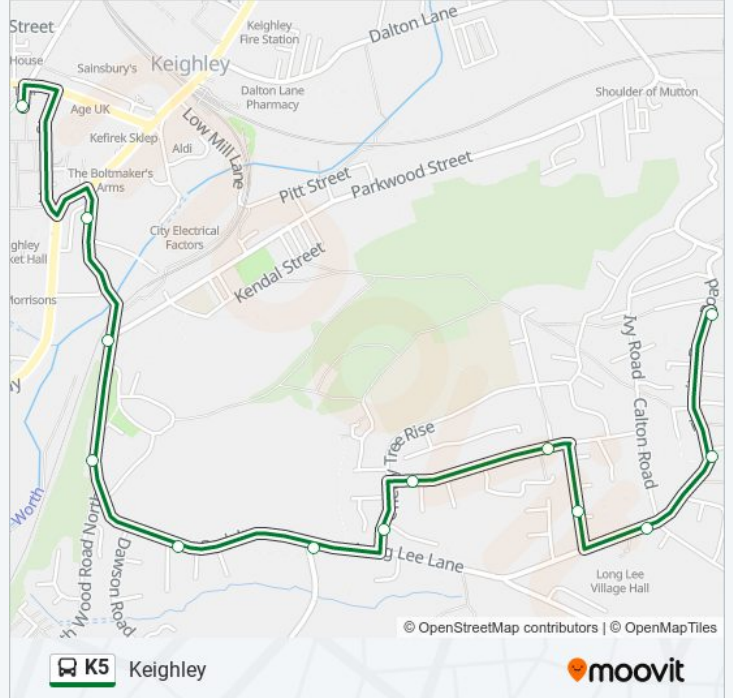

Direction: Keighley

13 stops

[VIEW LINE SCHEDULE](#)

- Thwaites Brow Rd Bank Top Way
- Thwaites Brow Road Sunnydale Grove
- Long Lee Lane Moss Carr Rd
- Spring Avenue Spring Pl
- Dale View Rd Dale View Close
- Dale View Rd Aspen Close
- Cherry Tree Rise Alder Avenue
- Glen Lee Lane
- Park Lane Glenhurst Ave
- Park Lane Hainworth Wood Rd North
- Park Ln Parkwood Street
- Cricketers Arms Ph
- Keighley Bus Stn Lawkholme Crescent

Direction: Keighley

Stops: 13

Trip Duration: 14 min

Line Summary:

Direction: Thwaites Brow

13 stops

[VIEW LINE SCHEDULE](#)

- Keighley
- Cricketers Arms Ph
- Park Ln Parkwood Street
- Park Lane Hainworth Wood Rd North
- Park Lane Glenhurst Ave
- Glen Lee Lane
- Cherry Tree Rise Alder Avenue
- Dale View Rd Aspen Close
- Dale View Rd Dale View Close
- Spring Avenue Spring Pl
- Long Lee Lane Moss Carr Rd
- Thwaites Brow Road Sunnydale Grove
- Thwaites Brow Rd Bank Top Way

K5 bus Time Schedule

Thwaites Brow Route Timetable:

Sunday	10:30 - 22:35
Monday	06:15 - 22:38
Tuesday	06:15 - 22:38
Wednesday	06:15 - 22:38
Thursday	06:15 - 22:38
Friday	06:15 - 22:38
Saturday	08:10 - 22:38

K5 bus Info

Direction: Thwaites Brow

Stops: 13

Trip Duration: 13 min

Line Summary:

K5 bus time schedules and route maps are available in an offline PDF at moovitapp.com. Use the [Moovit App](#) to see live bus times, train schedule or subway schedule, and step-by-step directions for all public transit in Yorkshire.