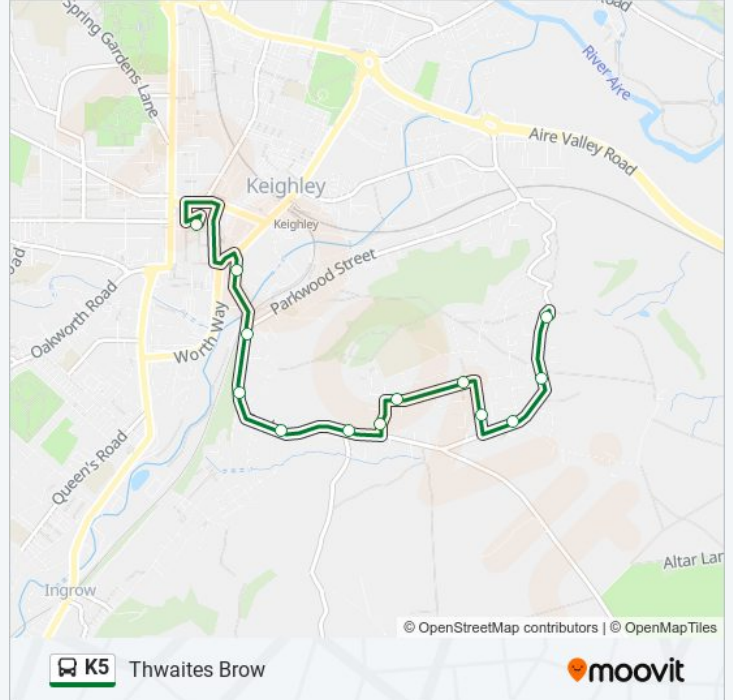

Direction: Keighley

13 stops

[VIEW LINE SCHEDULE](#)

- Thwaites Brow Rd Bank Top Way
- Thwaites Brow Road Sunnydale Grove
- Long Lee Lane Moss Carr Rd
- Spring Avenue Spring Pl
- Dale View Rd Dale View Close
- Dale View Rd Aspen Close
- Cherry Tree Rise Alder Avenue
- Glen Lee Lane
- Park Lane Glenhurst Ave
- Park Lane Hainworth Wood Rd North
- Park Ln Parkwood Street
- Cricketers Arms Ph
- Keighley Bus Stn Lawkholme Crescent

Direction: Keighley

Stops: 13

Trip Duration: 14 min

Line Summary:

Direction: Thwaites Brow

13 stops

[VIEW LINE SCHEDULE](#)

- Keighley
- Cricketers Arms Ph
- Park Ln Parkwood Street
- Park Lane Hainworth Wood Rd North
- Park Lane Glenhurst Ave
- Glen Lee Lane
- Cherry Tree Rise Alder Avenue
- Dale View Rd Aspen Close
- Dale View Rd Dale View Close
- Spring Avenue Spring Pl
- Long Lee Lane Moss Carr Rd
- Thwaites Brow Road Sunnydale Grove
- Thwaites Brow Rd Bank Top Way

K5 bus Time Schedule

Thwaites Brow Route Timetable:

Sunday	10:30 - 22:35
Monday	06:15 - 22:38
Tuesday	06:15 - 22:38
Wednesday	06:15 - 22:38
Thursday	06:15 - 22:38
Friday	06:15 - 22:38
Saturday	08:10 - 22:38

K5 bus Info

Direction: Thwaites Brow

Stops: 13

Trip Duration: 13 min

Line Summary:

K5 bus time schedules and route maps are available in an offline PDF at moovitapp.com. Use the [Moovit App](#) to see live bus times, train schedule or subway schedule, and step-by-step directions for all public transit in Yorkshire.