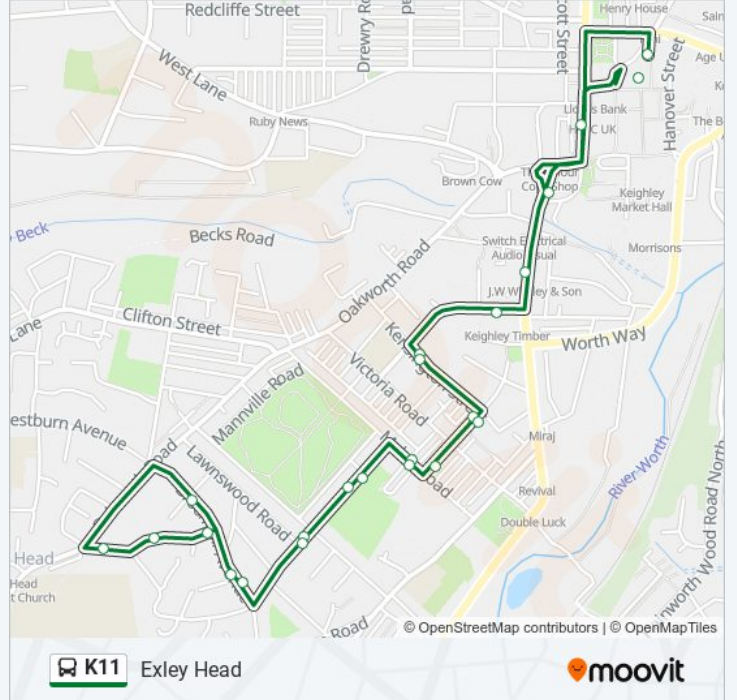

Direction: Exley Head

23 stops

[VIEW LINE SCHEDULE](#)

- Keighley
- The Albert Hotel Ph
- Goulbourne Street South St
- Kensington Street Goulbourne St
- Clarendon Street Kensington St
- Clarendon Street
- Malsis Rd Upper Calton Street
- Upper Hird Street
- Upper Hird St Grafton Road
- Broomhill Ave Exley Close
- Broomhill Avenue Whitley Rd
- Exley Road Oakworth Rd
- Exley Mount Exley Road
- Exley Mount Broomhill Avenue
- Broomhill Ave Exley Close
- Upper Hird St Grafton Road
- Upper Hird Street
- Malsis Rd Upper Calton Street
- Clarendon Street Kensington St
- Kensington Street Goulbourne St
- Bridge Street Aireworth St
- North Street (Stop N1)

K11 bus Info

Direction: Exley Head

Stops: 23

Trip Duration: 20 min

Line Summary:

Keighley Bus Stn Lawkholme Crescent

K11 bus time schedules and route maps are available in an offline PDF at moovitapp.com. Use the Moovit App to see live bus times, train schedule or subway schedule, and step-by-step directions for all public transit in Yorkshire.

© 2024 Moovit - All Rights Reserved