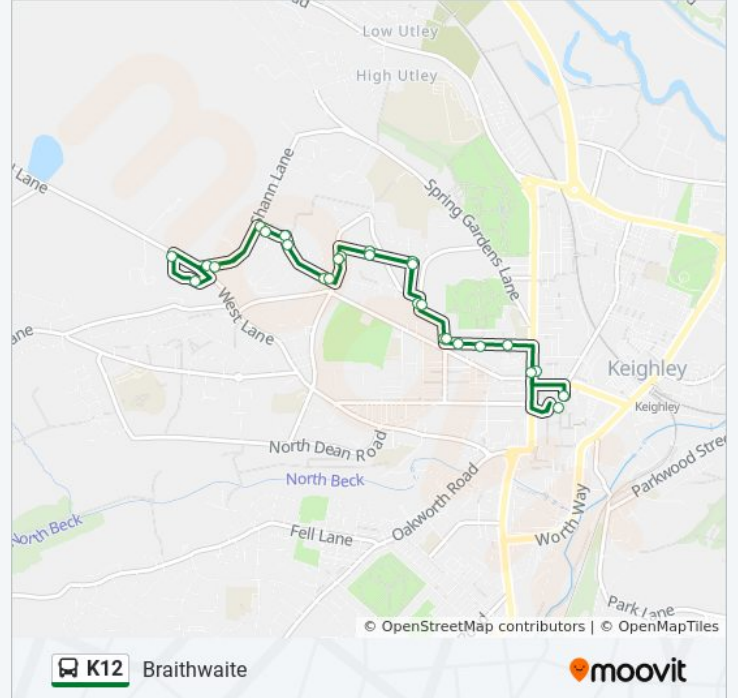

Braithwaite

Get The App

The K12 bus line Braithwaite has one route. For regular weekdays, their operation hours are:

(1) Braithwaite: 9:17 AM - 4:35 PM

Use the Moovit App to find the closest K12 bus station near you and find out when is the next K12 bus arriving.

Direction: Braithwaite

27 stops

[VIEW LINE SCHEDULE](#)

- Keighley
- North St Albert Street (Stop N2)
- Mornington Street
- Belgrave Road Richmond St
- Woodville Rd Laurel Mount
- View Rd Lismore Road
- View Rd High Spring Garden Lane
- Springfield Rd View Road
- Broadlands the Hallows
- Broadlands Westway
- Westway the Chase
- Shann Lane West Ln
- Raynham Crescent Wimborne Drive
- Black Hill Lane Raynham Cresc
- Shann Lane Raynham Crescent
- Westway Shann Lane
- Westway Broadlands
- Broadlands the Hallows
- Springfield Road Springfield Court
- View Rd High Spring Garden Lane
- View Rd Lismore Road
- Woodville Rd Laurel Mount

K12 bus Info

Direction: Braithwaite

Stops: 27

Trip Duration: 21 min

Line Summary:

Belgrave Road Richmond St

Mornington St Barlow Road

Mornington St Stanley Street

North St Albert Street

Keighley Bus Stn Lawkholme Crescent

K12 bus time schedules and route maps are available in an offline PDF at moovitapp.com. Use the [Moovit App](#) to see live bus times, train schedule or subway schedule, and step-by-step directions for all public transit in Yorkshire.