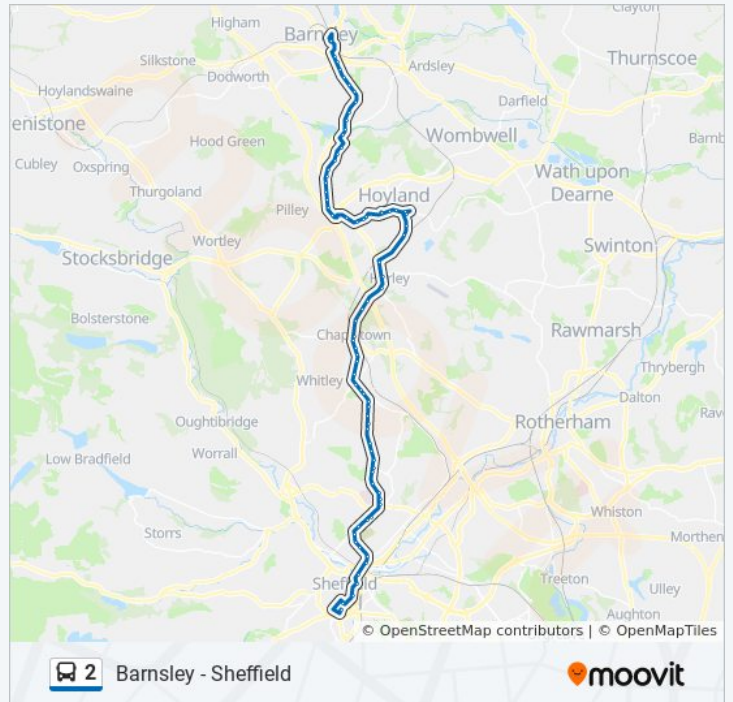

Balk Lane/Worsbrough Road

Worsbrough Road/Coronation Drive

Worsbrough Road/Priory Close

Worsbrough Road/Hall Close

Park Road/West Street

Park Road/Vernon Road

Park Road/Edmund Street

Park Road/Henry Street

Milton Road/Furnace Pond

Broadcarr Road/Armroyd Lane

Sheffield Road/Broadcarr Road

Sheffield Road/Black Lane

Sheffield Road/Kirby Lane

White Lane/Warren Lane

White Lane/Hesley Wood

Station Road/Thornbrook Gardens

Station Road/Cowley Lane

2 bus Info

Direction: Sheffield Centre

Stops: 75

Trip Duration: 68 min

Line Summary:

Ecclesfield Road/Park View Road

Ecclesfield Road/Park Avenue

Cross Hill/St Michaels Road

Highgreave/High Greave Avenue

Highgreave/Tunwell Avenue

Barnsley Road/Hartley Brook Road

Barnsley Road/Kinnaird Avenue

Barnsley Road/Hatfield House Lane

Barnsley Road/Hereward Road