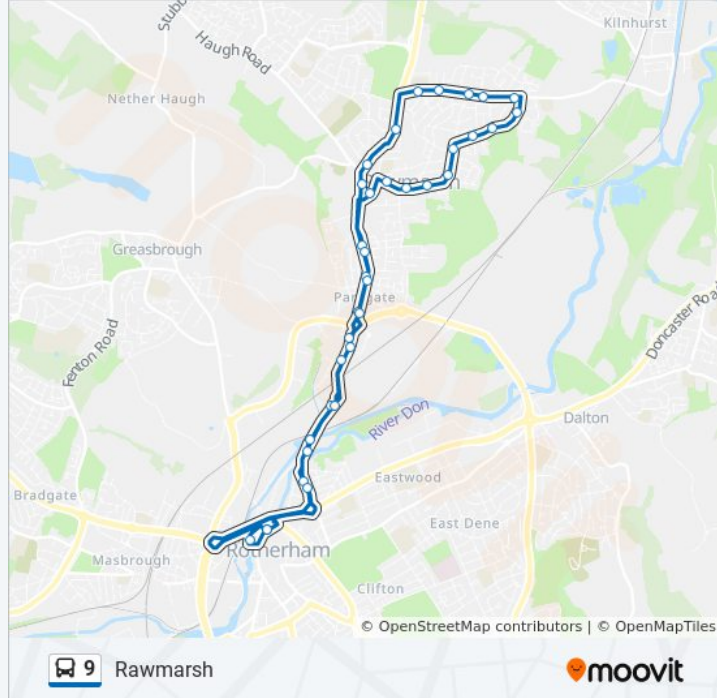

9 bus Info

Direction: Rawmarsh

Stops: 35

Trip Duration: 38 min

Line Summary:

Kilnhurst Road/Queen Street

Dale Road/East Avenue

Blyth Avenue/Haugh Road

High Street/Stocks Lane

Rawmarsh Hill/Netherfield Lane

Broad Street/Aldwarke Road

Broad Street/Foundry Street

Rotherham Road/Taylor's Lane

Rotherham Road/Stadium Way

Rawmarsh Road/Grafton Bridge

St Anns Road/Selborne Street

Greasbrough Road/Bridge Street

Rotherham Interchange

Direction: Rotherham Town Centre

26 stops

[VIEW LINE SCHEDULE](#)

Bellows Road/High Street

Green Lane/Greenfield

Green Lane/Hallam Place

9 bus Info

Direction: Rotherham Town Centre

Stops: 26

Trip Duration: 22 min

Line Summary:

High Street/Stocks Lane

Rawmarsh Hill/Netherfield Lane

Broad Street/Aldwarke Road