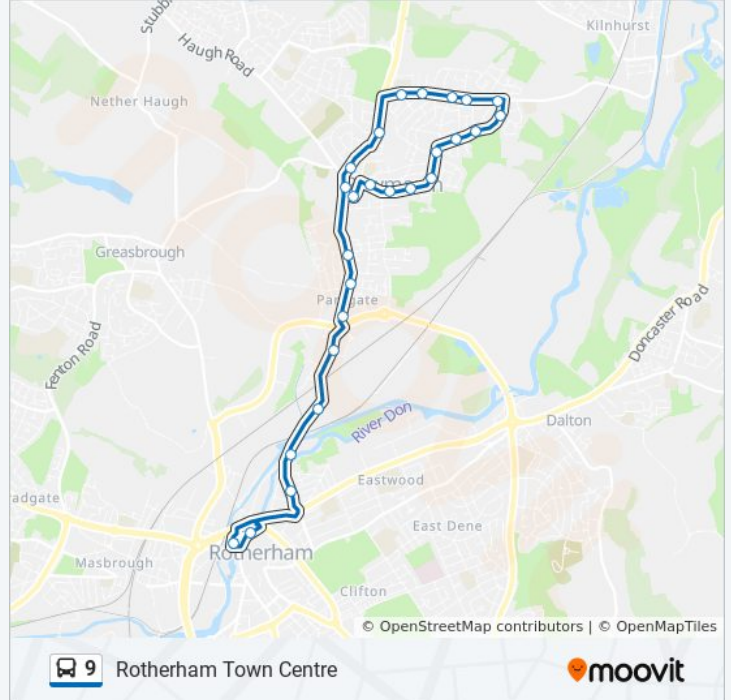

9 bus Info

Direction: Rawmarsh

Stops: 35

Trip Duration: 38 min

Line Summary:

Kilnhurst Road/Queen Street

Dale Road/East Avenue

Blyth Avenue/Haugh Road

Kilnhurst Road/St Nicholas Road

Kilnhurst Road/Main Street

Kilnhurst Road/Queen Street

Dale Road/East Avenue

Blyth Avenue/Haugh Road

9 bus Time Schedule

Rotherham Town Centre Route Timetable:

| | |
|-----------|-----------------|
| Sunday | Not Operational |
| Monday | 06:02 - 06:22 |
| Tuesday | 06:02 - 06:22 |
| Wednesday | 06:02 - 06:22 |
| Thursday | 06:02 - 06:22 |
| Friday | 06:02 - 06:22 |
| Saturday | 06:53 |

9 bus Info

Direction: Rotherham Town Centre

Stops: 26

Trip Duration: 22 min

Line Summary:

High Street/Stocks Lane

Rawmarsh Hill/Netherfield Lane

Broad Street/Aldwarke Road

Broad Street/Foundry Street

Rotherham Road/Taylor's Lane

Rotherham Road/Stadium Way

Rawmarsh Road/Grafton Bridge

St Anns Road/Selborne Street

Greasbrough Road/Bridge Street

Rotherham Interchange

9 bus time schedules and route maps are available in an offline PDF at moovitapp.com. Use the [Moovit App](#) to see live bus times, train schedule or subway schedule, and step-by-step directions for all public transit in Yorkshire.