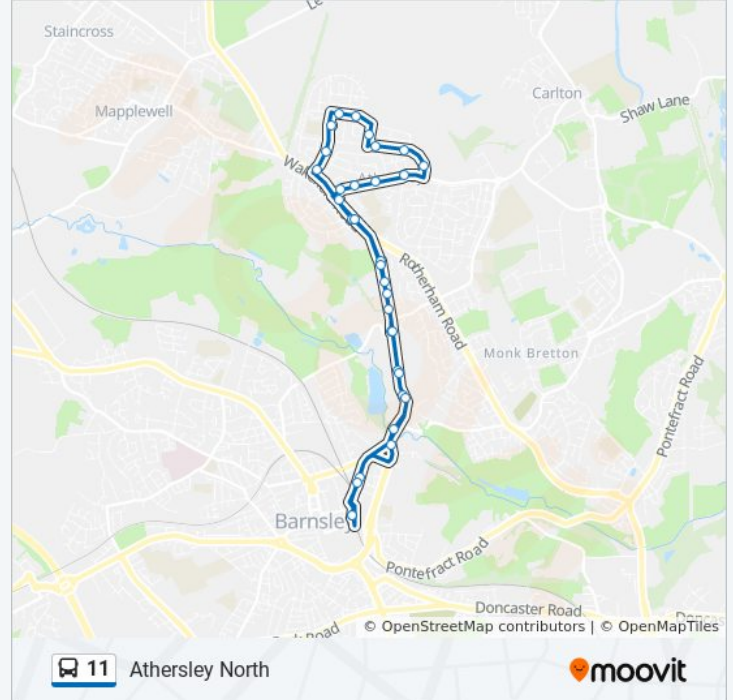

Newstead Road/Shortfield Court

Wakefield Road/Laithes Lane

Wakefield Road/Regent Crescent

Wakefield Road/Rotherham Road

Wakefield Road/Carlton Road

Wakefield Road/Smithies Lane

Wakefield Road/Cawley Place

Wakefield Road/Burton Road

Harborough Hill Road/Twibell Street

Eldon Street North/Beckett Street

Barnsley Interchange

11 bus time schedules and route maps are available in an offline PDF at moovitapp.com. Use the [Moovit App](#) to see live bus times, train schedule or subway schedule, and step-by-step directions for all public transit in Yorkshire.

[About Moovit](#) • [MaaS Solutions](#) • [Supported Countries](#) • [Mooviter Community](#)

© 2024 Moovit - All Rights Reserved

Check Live Arrival Times