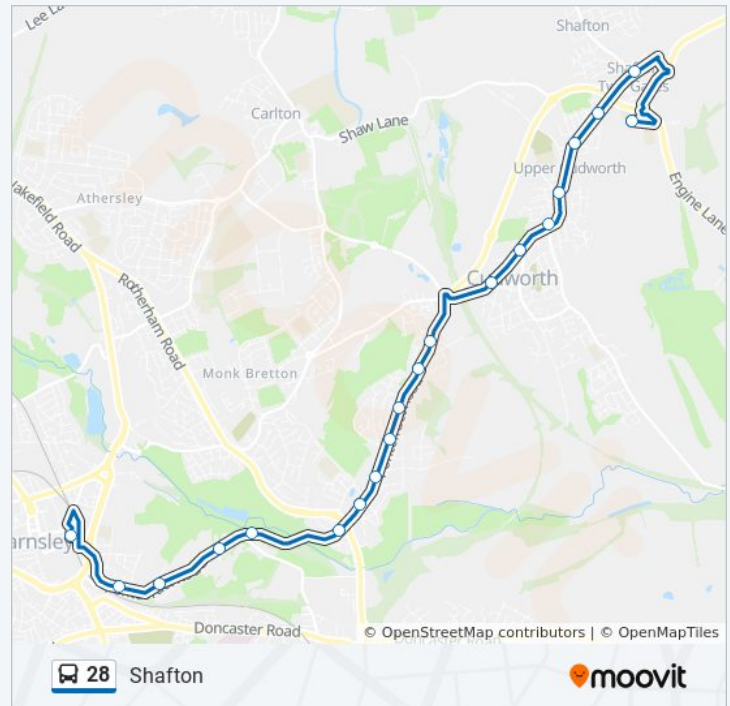

Barnsley Road/Bow Street

Pontefract Road/Sidcop Road

Pontefract Road/Albert Street

Pontefract Road/Queens Drive

Brierley Road/Ash Road

Engine Lane/Collier Road

Friday

Not Operational

Saturday

Not Operational

28 bus Info

Direction: Shafton

Stops: 20

Trip Duration: 40 min

Line Summary:

28 bus time schedules and route maps are available in an offline PDF at moovitapp.com. Use the [Moovit App](#) to see live bus times, train schedule or subway schedule, and step-by-step directions for all public transit in Yorkshire.