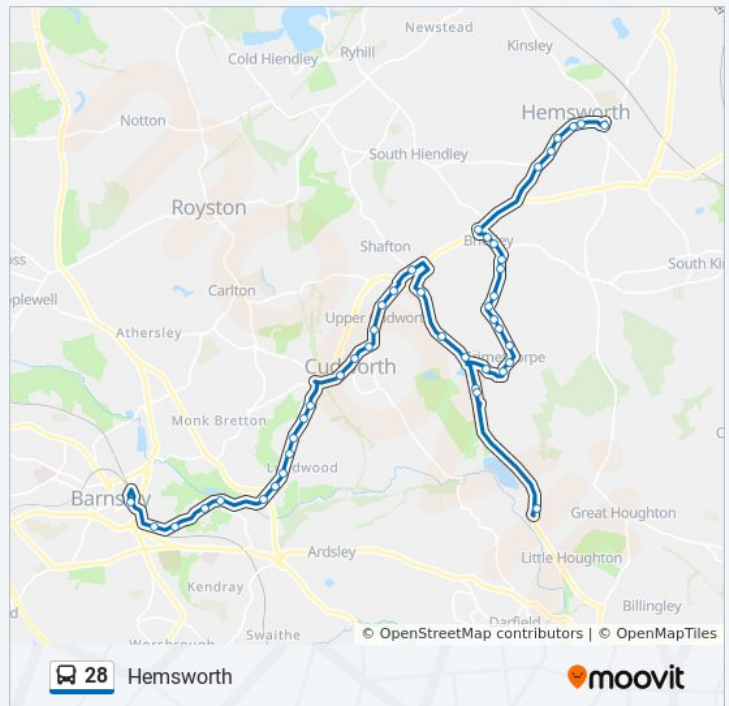

Queensway/Carlton Terrace

Tuesday	14:10
Wednesday	14:10
Thursday	Not Operational
Friday	Not Operational
Saturday	05:10

28 bus Info

Direction: Grimethorpe

Stops: 27

Trip Duration: 25 min

Line Summary:

Direction: Hemsworth

44 stops

[VIEW LINE SCHEDULE](#)

Barnsley Interchange

Pontefract Road/Market Close

28 bus Time Schedule

Hemsworth Route Timetable:

Sunday	Not Operational
Monday	05:10
Tuesday	05:10
Wednesday	05:10

Pontefract Road/Beevor Hall
 Pontefract Road/Beevor Street
 Pontefract Road/Dearne Valley Country Park
 Pontefract Road/Cherrys Road
 Pontefract Road/Roger Road
 Pontefract Road/Wycombe Street
 Pontefract Road/Darrington Place
 Pontefract Road/Abbots Road
 Pontefract Road/Moor Lane
 Pontefract Road/Station Road
 Barnsley Road/Manor Road
 Barnsley Road/Bank Street
 Barnsley Road/Bow Street
 Pontefract Road/Sidcop Road
 Pontefract Road/Albert Street
 Pontefract Road/Queens Drive
 Brierley Road/Ash Road
 Engine Lane/Hodroyd Lane
 Engine Lane/Sewage Works
 Engine Lane/Milefield Lane
 Park Spring Road/Springvale Road
 Park Spring Road/Houghton Main Colliery Roundabo
 Park Spring Road/Spring Vale Road
 Acorn Way/High Street
 Queensway/Carlton Terrace
 St Lukes Road/Kingsway
 Brierley Road/Clifton Road
 Brierley Road/Dell Avenue
 Brierley Road/Manor Crescent
 Brierley Road/Windmill Avenue
 Brierley Road/Hillside Crescent
 Brierley Road/Hillside Crescent

Thursday	05:10
Friday	05:10
Saturday	06:10

28 bus Info
Direction: Hemsworth
Stops: 44
Trip Duration: 46 min
Line Summary:

Brierley Road/Hillside Crescent

Church Street/Church Drive

Church Street/Grange Road