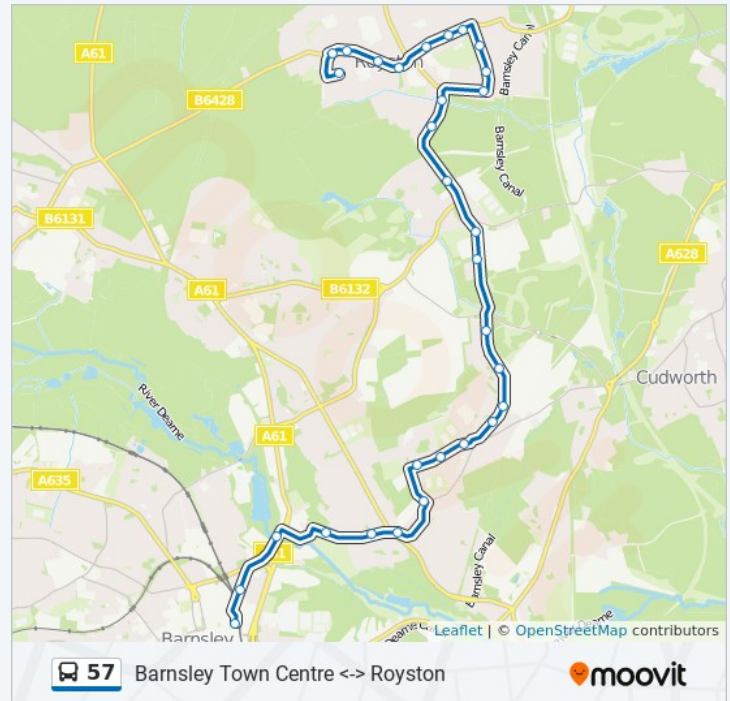

Midland Road/Milgate Street, Royston

Midland Road/Health Centre, Royston

Midland Road/Jack Close Orchard, Royston

High Street/Redwood Avenue, Royston

High Street, Royston

High Street/Hallcroft Rise, Royston

High Street/Summer Lane, Royston

Summer View, England

High Street/West End Avenue, Royston

Autumn Close, England

Meadstead Drive/Manor Grove, Royston

Street/Hallcroft Rise, Royston, High Street/Summer Lane, Royston, High Street/West End Avenue, Royston, Meadstead Drive/Manor Grove, Royston

Direction: Royston <-> Barnsley Town Centre

34 stops

[VIEW LINE SCHEDULE](#)

Meadstead Drive/Manor Grove, Royston

Meadstead Drive/Doles Avenue, Royston
Meadstead Drive, England

High Street/Oakwood Road, Royston

High Street/Station Road, Royston
New Street, Royston

Midland Road/Station Road, Royston
Midland Road, Royston

Midland Road/Jack Close Orchard, Royston

Midland Road/Strawberry Gardens, Royston

Park View/Midland Road, Royston