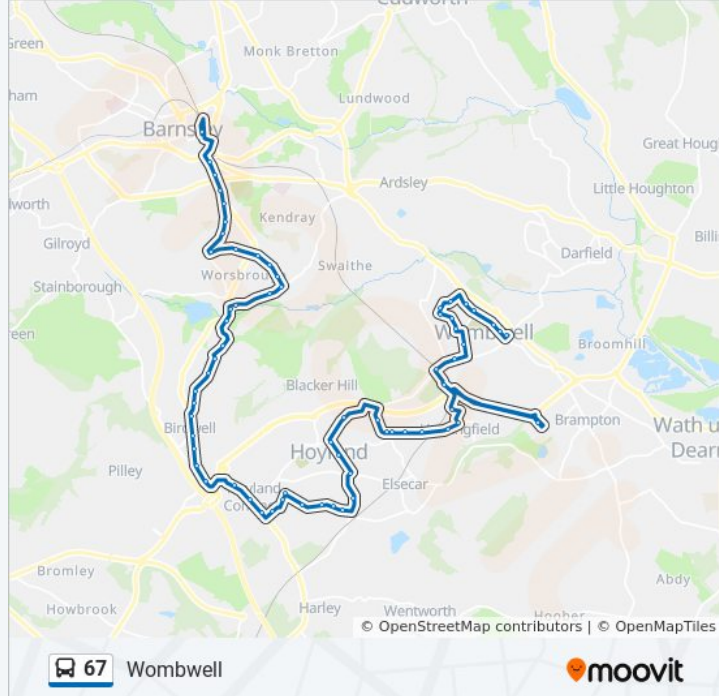

Cemetery Road/Lady Croft Lane

Cemetery Road/Quest Avenue

Cemetery Road/Hallsworth Avenue

Cemetery Road/Preston Avenue

Cemetery Road/Wentworth Road

Roebuck Hill/Dearne Valley Parkway

Wombwell Road/Guest Street

67 bus Info

Direction: Wombwell

Stops: 71

Trip Duration: 67 min

Line Summary:

High Street/Green Street

West Street/Station Road

West Street/Powell Street

Milton Road/Furnace Pond

High Street/Market Street

Market Street/Mell Avenue

Market Street/Hawshaw Lane

Wombwell Road/Guest Street

Roebuck Hill/Roebuck Ridge

Cemetery Road/Wentworth Road

Cemetery Road/Wentworth Road

Wood Walk/Dovecliffe Road

Hough Lane/Windmill Road

Copeland Road/Tune Street

Newsome Avenue/Summer Lane

Newsome Avenue/Kitchen Road

Newsome Avenue/Wilson Street

Aldham House Lane/Wilson Street

Aldham House Lane/Roy Kilner Road