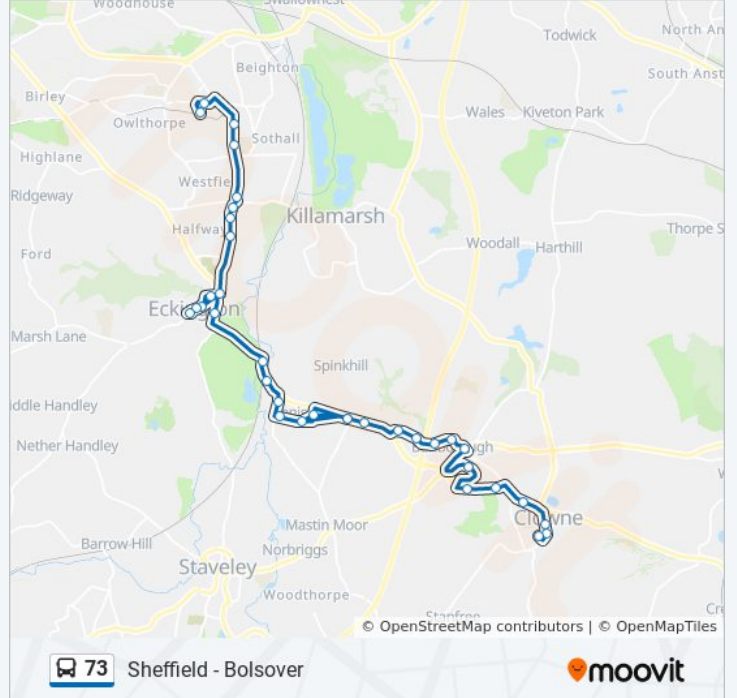

**Direction: Clowne**

35 stops

[VIEW LINE SCHEDULE](#)

- Crystal Peaks
- Waterthorpe Greenway/Eckington Way
- Eckington Way/Beckton Avenue
- Eckington Way/Watkinson Gardens
- Eckington Way/Station Road
- Rotherham Road/Station Road
- Rotherham Road/School Avenue
- Rotherham Road/Sewell Road
- Pipworth Lane
- Prince Of Wales
- Eckington
- Prince Of Wales
- Rectory Close
- Business Centre
- Golf Club
- Sitwell Arms
- Hague Lane
- Circular Drive
- Carrwood Road Reynard Crescent
- The Wynd
- Emmett Carr Lane End
- Blacksmiths Arms

**Direction:** Clowne

**Stops:** 35

**Trip Duration:** 31 min

**Line Summary:**

Hollingwood View  
 Wychwood House  
 Dusty Miller  
 West End  
 War Memorial  
 De Rodes Arms  
 Slayley View Road  
 Health Treatment Centre  
 Country Park  
 Boughton Lane End  
 Recreation Close  
 Nags Head  
 Tesco

**Direction: Crystal Peaks**

35 stops

[VIEW LINE SCHEDULE](#)

Tesco  
 Wilkinson  
 Recreation Close  
 Barlborough Road  
 Boughton Lane End  
 Country Park  
 Health Treatment Centre  
 Slayley View Road  
 De Rodes Arms  
 War Memorial  
 West End  
 Dusty Miller  
 Wychwood House  
 Hollingwood View  
 Blacksmiths Arms  
 Emmett Carr Lane End

**73 bus Info**

**Direction:** Crystal Peaks

**Stops:** 35

**Trip Duration:** 32 min

**Line Summary:**

The Wynd

Carrwood Road Reynard Crescent

Circular Drive