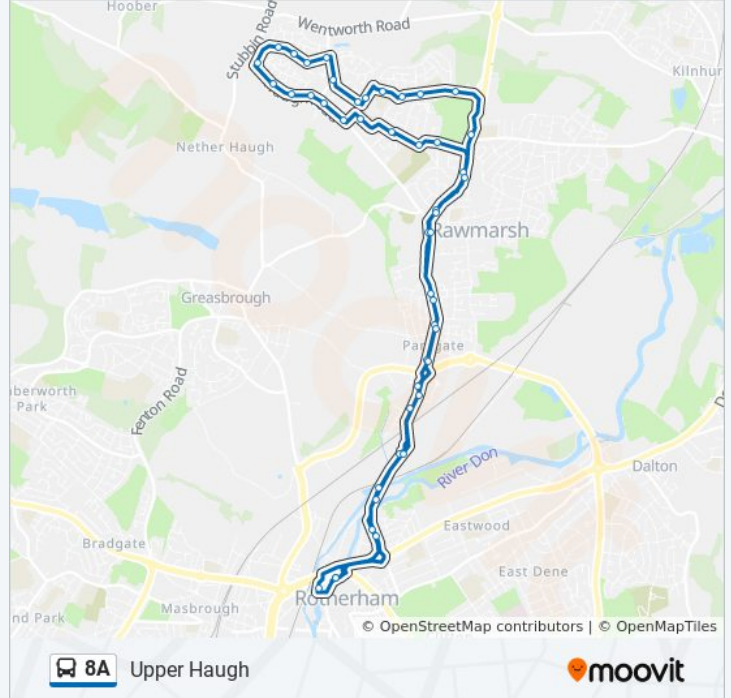

Stops: 35

Trip Duration: 26 min

Line Summary:

Rosehill Road/Park Street
 Dale Road/East Avenue
 Blyth Avenue/Haugh Road
 High Street/Stocks Lane
 Rawmarsh Hill/Netherfield Lane
 Broad Street/Aldwarke Road
 Broad Street/Foundry Street
 Rotherham Road/Taylor's Lane
 Rotherham Road/Stadium Way
 Rawmarsh Road/Grafton Bridge
 St Anns Road/Selborne Street
 Greasbrough Road/Bridge Street
 Rotherham Interchange

Direction: Upper Haugh

46 stops

[VIEW LINE SCHEDULE](#)

Rotherham Interchange
 St Anns Road/Selborne Street
 Rawmarsh Road/Grafton Bridge
 Rotherham Road/Stadium Way
 Rotherham Road/The Gateway
 Rotherham Road/Taylor's Lane
 Broad Street/Foundry Street
 Rawmarsh Hill/Bear Tree Street
 Rawmarsh Hill/Terrace Road
 High Street/Haugh Road
 Blyth Avenue/West Avenue
 Dale Road/Quarry Street
 Warren Vale/Kilnhurst Road
 Thorogate/Victoria Park
 Thorogate/Sharpfield Avenue
 Thorogate/The Parade

Blyth Avenue/Haugh Road

High Street/Stocks Lane

Rawmarsh Hill/Netherfield Lane

Broad Street/Aldwarke Road

Broad Street/Foundry Street

Rotherham Road/Taylors Lane

Rotherham Road/Stadium Way

Rawmarsh Road/Grafton Bridge

St Anns Road/Selborne Street

Greasbrough Road/Bridge Street

Rotherham Interchange

subway schedule, and step-by-step directions for all public transit in Yorkshire.

[About Moovit](#) · [MaaS Solutions](#) · [Supported Countries](#) · [Mooviter Community](#)