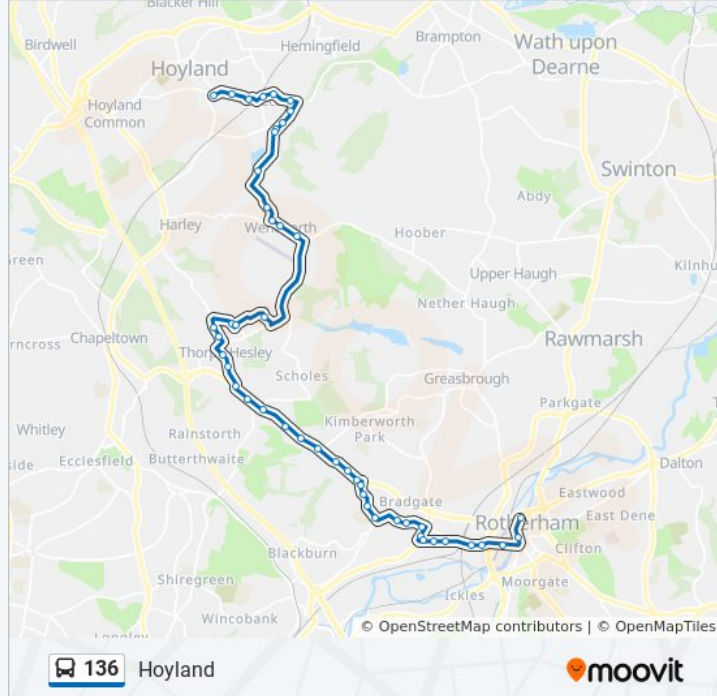

Main Street/Clayfield Lane

Main Street/Barrow Field Lane

Barrowfield Lane/Mill Lane

Water Lane/Burying Lane

Wentworth Road/Wath Road

Wath Road/Fitzwilliam Street

Wath Road/Old Row

Wath Road/Church Street

Cobcar Lane/Gray Street

Cobcar Lane/Cobcar Street

Cobcar Street/Grey Street

King Street/Millhouses Street

King Street/Gill Street

Southgate/High Croft

Direction: Rotherham Town Centre

42 stops

136 bus Info

Direction: Rotherham Town Centre

Stops: 42

Trip Duration: 36 min

Line Summary:

Masbrough Street/Millmoor Lane

Masbrough Street/Station Road

Main Street/The Statutes

Corporation Street/Bridge Street

Rotherham Interchange

Direction: Thorpe Hesley

30 stops

[VIEW LINE SCHEDULE](#)

Rotherham Interchange

Corporation Street/Market Street

Main Street/Don Street