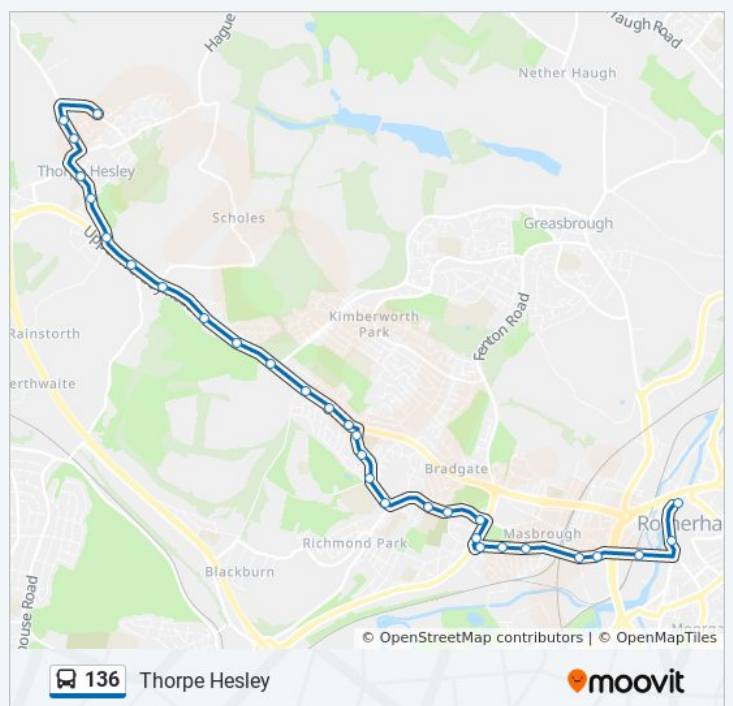

Masbrough Street/Millmoor Lane

Masbrough Street/Station Road

Main Street/The Statutes

Corporation Street/Bridge Street

Rotherham Interchange

Direction: Thorpe Hesley

30 stops

[VIEW LINE SCHEDULE](#)

Rotherham Interchange

Corporation Street/Market Street

Main Street/Don Street

Masbrough Street/John Street

Masbrough Street/Coronation Bridge

Ferham Road/Devonshire Street

Ferham Road/Hartington Road

Ferham Road/Meadow Street

Wilton Lane/Regent Street

Kimberworth Road/Cross Street

Kimberworth Road/Psalters Lane

Kimberworth Road/Ewers Road

High Street/Church Street

Old Wortley Road/Farm View Road

Old Wortley Road/Wortley Road

Old Wortley Road/Wortley Road

Upper Wortley Road/Grange View Road

Upper Wortley Road/Droppingwell Road

Upper Wortley Road/Droppingwell Road

Upper Wortley Road/Oaks Lane

Upper Wortley Road/Admirals Crest

Upper Wortley Road/Keppel Road

Upper Wortley Road/Kirkstead Abbey Mews

Upper Wortley Road/Grange Lane

136 bus Time Schedule

Thorpe Hesley Route Timetable:

Sunday	10:35 PM
Monday	10:35 PM
Tuesday	10:35 PM
Wednesday	10:35 PM
Thursday	10:35 PM
Friday	10:35 PM
Saturday	10:35 PM

136 bus Info

Direction: Thorpe Hesley

Stops: 30

Trip Duration: 22 min

Line Summary: