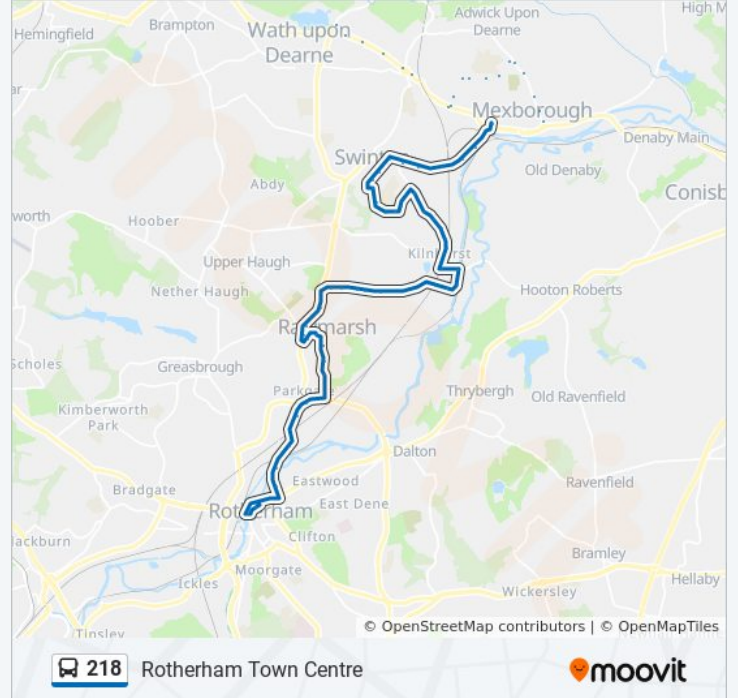

Ingsfield Lane/Canberra Rise

Dearne Road/Mill View

Station Road/Manvers Way

Manvers Way/Meadows Road

Manvers Way/Farfield Park

Manvers Way/Farfield Park

Manvers Way/Bolton Road

Wath Road/Bolton Road

Wath Road/Highwoods Road

Highwoods Road/Highwoods Crescent

Highwoods Road/Manvers Road

Highwoods Road/Elm Road

Elm Road/Ash Crescent

Elm Road/Chestnut Grove

Maple Road/Elm Road

Arnold Crescent/Browning Road

Adwick Road/Arnold Crescent

Adwick Road/Arnold Crescent

Adwick Road/Princess Road

Adwick Road/Genoa Street

Adwick Road/Doncaster Road

Bank Street/High Street

Hartley Street/Wath Road

Rowms Lane/Talbot Road

Bridge Street/New Station Road

Station Street/Lime Grove

Station Street/Queen Street

Church Street/Milton Street

Rookery Road/Park Road

Rookery Road/Highfield Road

Rookery Road/Fitzwilliam School

Valley Road/Broadway