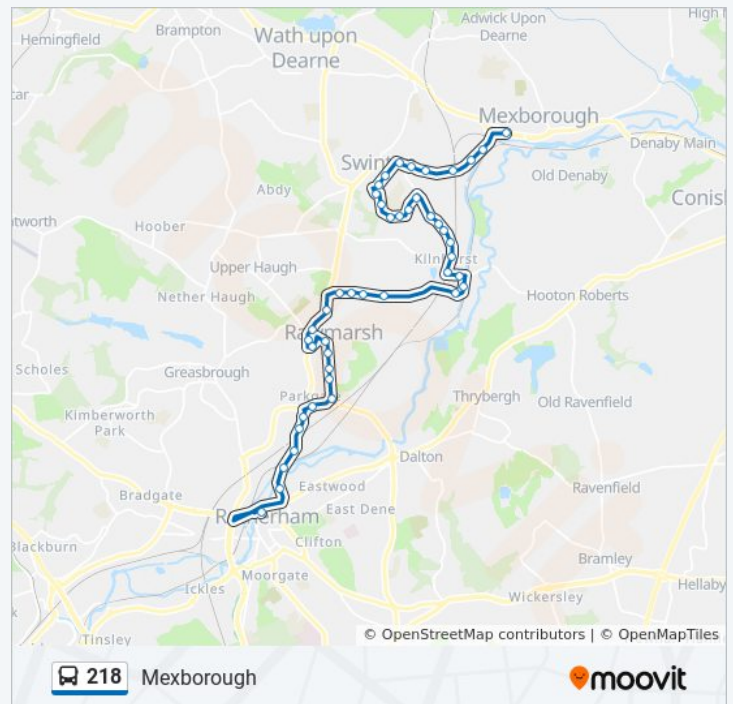

218 bus Time Schedule

Mexborough Route Timetable:

Sunday	07:25 - 23:25
Monday	18:25 - 23:25
Tuesday	18:25 - 23:25
Wednesday	18:25 - 23:25
Thursday	18:25 - 23:25
Friday	18:25 - 23:25
Saturday	18:25 - 23:25

218 bus Info

Direction: Mexborough

Stops: 44

Trip Duration: 35 min

Line Summary:

Piccadilly Road/Fitzwilliam Street

Piccadilly Road/Lawrence Drive

Valley Road/Piccadilly Road