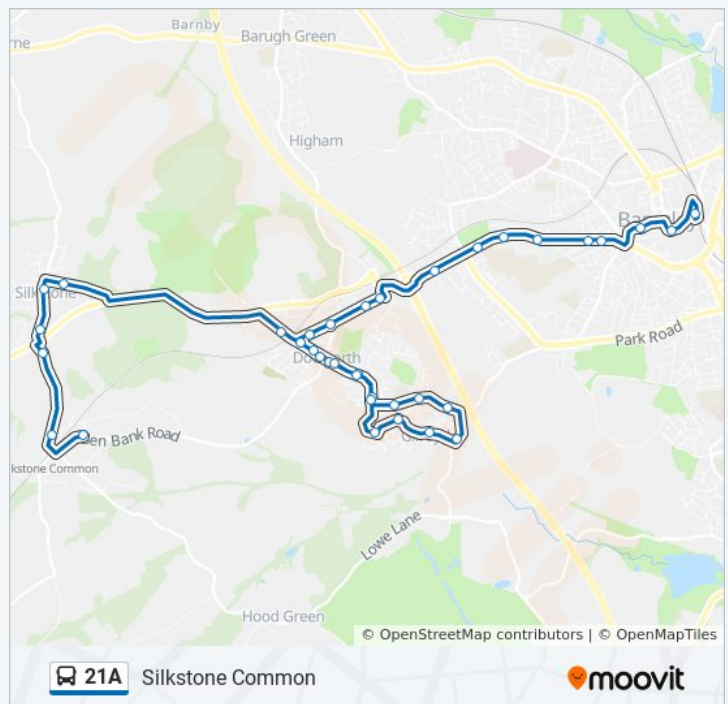

Dodworth Road/Shaw Lane

Dodworth Road/St. Hilda Avenue

Dodworth Road/Hunters Avenue

Barnsley Road/South Road

Barnsley Road/Park Hill Grove

Mitchelson Avenue/Barnsley Road

Mitchelson Avenue/Hawthorne Crescent

Station Road/Mitchelson Avenue

Station Road/Collins Close

High Street/Tannery Court

High Street/Jermyn Croft

High Street/Strafford Walk

Smithy Wood Lane/Saville Road

Saville Road/Wharncliffe

Saville Road/Green Lane

Gilroyd Lane/Saville Road

Keresforth Road/Gilroyd Lane

Keresforth Road/Green Lane

Keresforth Road/New Street

High Street/Pilley Hill

High Street/Jermyn Croft

High Street/Dodworth Green Road

Station Road/Collins Close

Station Road/Mitchelson Avenue

Barnsley Road/Vicarage Farm Court

High Street/Martin Croft

High Street/Barnsley Road

Cone Lane/High Street

Cone Lane/Beacon Hill

Ben Bank Road/Hall Royd Walk

21A bus Info

Direction: Silkstone Common

Stops: 35

Trip Duration: 26 min

Line Summary: