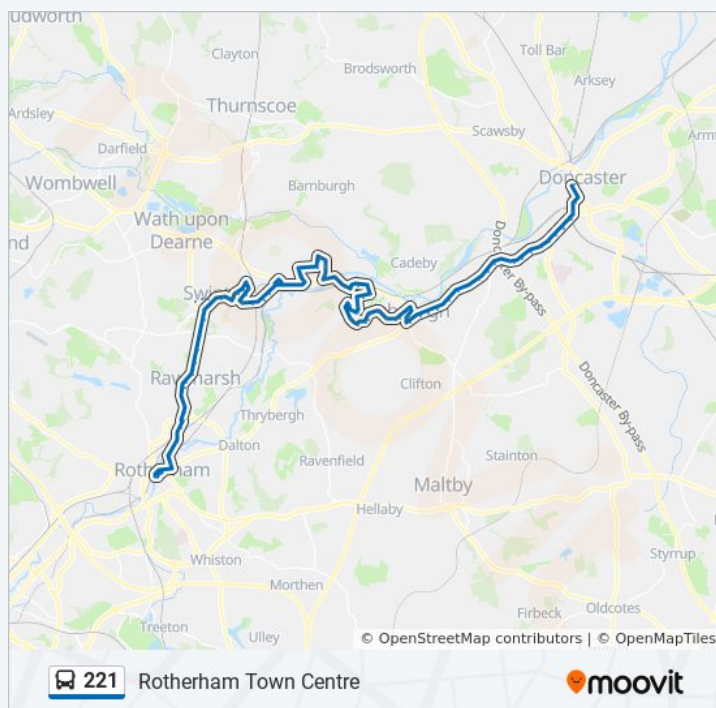

Cleveland Street/St Sepulchre Gate West

Doncaster Interchange

**Direction: Rotherham Town Centre**

92 stops

[VIEW LINE SCHEDULE](#)

Doncaster Interchange

Cleveland Street/St James Street

Cleveland Street/Burden Close

**221 bus Time Schedule**

Rotherham Town Centre Route Timetable:

Sunday	7:02 AM - 10:10 PM
Monday	5:03 AM - 10:10 PM
Tuesday	5:03 AM - 10:10 PM
Wednesday	5:03 AM - 10:10 PM
Thursday	5:03 AM - 10:10 PM
Friday	5:13 AM - 10:10 PM
Saturday	5:13 AM - 10:10 PM

**221 bus Info**

**Direction:** Rotherham Town Centre

**Stops:** 92

**Trip Duration:** 86 min

**Line Summary:**

Leslie Avenue/Markham Court

Chambers Avenue/Fitzwilliam Avenue

Chambers Avenue/Denaby Avenue

St Johns Road/Church Close

Church Street/Rookery Road

Church Street/Highfields Road

Racecourse Road/Romwood Avenue

Racecourse Road/Scorahs Lane

Wath Wood Road/Rig Drive

Warren Vale Road/Woodman Drive

Warren Vale/Creighton Wood