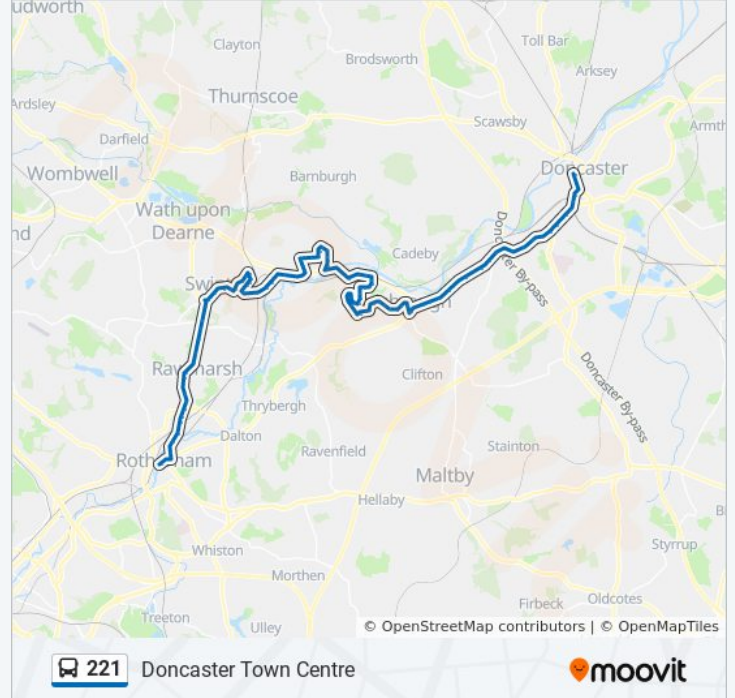

**221 bus Info**

**Direction:** Doncaster Town Centre

**Stops:** 90

**Trip Duration:** 88 min

**Line Summary:**

Thomas Street/Goodwin Crescent

Thomas Street/Cresswell Road

Bower Road/Queen Street

Clayfield View/Chatsworth Avenue

Clayfield View/Clayfield Avenue

Clayfield Road/James Street

Clayfield Road/Doncaster Road

Doncaster Road/Denaby Lane

Doncaster Road/Hill Top Road

Doncaster Road/Rossington Street

Church Road/Church Walk

Church Road/Wadworth Street

Wadworth Street/Tickhill Square

Tickhill Square/Tickhill Street

Wheatley Street/Wheatley Place

Bolton Street/Cliff Court

Bolton Street/Wiltshire Avenue

Bolton Street/Harrogate Drive  
Harrogate Drive/Thirsk Close  
Harrogate Drive/Hill Top Road  
Hill Top Road/Redcar Close  
Denaby Avenue/Oldfield Avenue  
Denaby Avenue/Gomersall Avenue  
Chambers Avenue/Washington Avenue  
Leslie Avenue/Markham Avenue  
Leslie Avenue/Cadeby Avenue  
Gardens Lane/Thirlwall Avenue  
Gardens Lane/Old Road  
Church Street/North Cliff Road  
Church Street/Wellgate  
Castle Hill/Castle Avenue  
Low Road/Willow Street  
Doncaster Road/Low Road  
Doncaster Road/Minneymoor Lane  
Doncaster Road/Milner Gate Lane  
Doncaster Road/Nearcliff Wood  
Doncaster Road/Cliff Fields  
Sheffield Road/Butterbusk  
Sheffield Road/Lunbreck Road  
Sheffield Road/Mill Lane  
High Road/Tenter Road  
Warmsworth Road/Grosvenor Crescent  
Warmsworth Road/Ivanhoe Road  
Warmsworth Road/Anelay Road  
Warmsworth Road/Oswin Avenue  
High Road/Furnival Road  
Balby Road/Alexandra Road  
Balby Road/Queens Street  
Balby Road/Bainbridge Road  
Cleveland Street/Burden Close

Cleveland Street/St Sepulchre Gate West

Doncaster Interchange

**Direction: Rotherham Town Centre**

92 stops

[VIEW LINE SCHEDULE](#)

Doncaster Interchange

Cleveland Street/St James Street

Cleveland Street/Burden Close