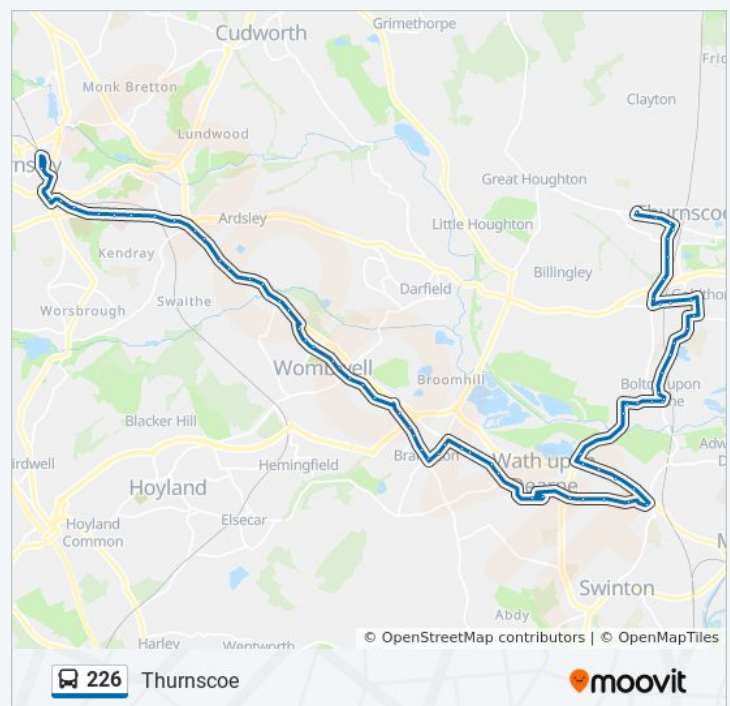

### 226 bus Info

**Direction:** Highgate

**Stops:** 65

**Trip Duration:** 49 min

**Line Summary:**

 [226 bus Line Map](#)

Barnsley Road/Shakespeare Road

Barnsley Road/Victoria Road

Thurnscoe Route Timetable:

Sunday	8:10 AM - 4:10 PM
Monday	6:15 AM - 4:33 PM
Tuesday	6:15 AM - 4:33 PM
Wednesday	6:15 AM - 4:33 PM
Thursday	6:15 AM - 4:33 PM
Friday	6:13 AM - 4:30 PM
Saturday	6:13 AM - 4:30 PM

**226 bus Info**

**Direction:** Thurnscoe

**Stops:** 71

**Trip Duration:** 62 min

**Line Summary:**

Pontefract Road/Melton Street

Barnsley Road/Grove Road

Barnsley Road/Westmount Avenue

**Direction:** Wath upon Dearne

**Stops:** 38

**Trip Duration:** 29 min

**Line Summary:**

Park Street/Market Place

Park Street/Gower Street

Park Street/Reginald Road

Brampton Road/Junction Street