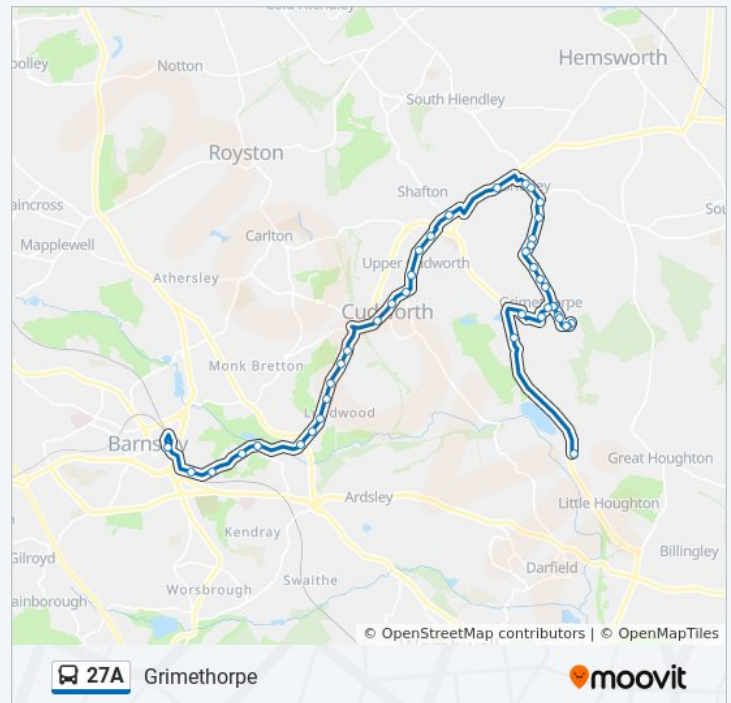

Direction: Grimethorpe

42 stops

[VIEW LINE SCHEDULE](#)

- Barnsley Interchange
- Pontefract Road/Market Close
- Pontefract Road/Beevor Hall
- Pontefract Road/Beevor Street
- Pontefract Road/Dearne Valley Country Park
- Pontefract Road/Cherrys Road
- Pontefract Road/Roger Road
- Pontefract Road/Wycombe Street
- Pontefract Road/Darrington Place
- Pontefract Road/Abbots Road
- Pontefract Road/Moor Lane
- Pontefract Road/Station Road
- Barnsley Road/Manor Road
- Barnsley Road/Bank Street
- Barnsley Road/Bow Street
- Pontefract Road/Sidcop Road
- Pontefract Road/Albert Street
- Pontefract Road/Queens Drive
- Brierley Road/Ash Road
- Barnsley Road/Regina Crescent
- Church Street/Grange Road
- Church Street/Church Court
- Brierley Road/Church Street
- Brierley Road/Hillside Crescent
- Brierley Road/Sandhill Grove
- Brierley Road/Sandhill Grove
- Brierley Road/Windmill Avenue

27A bus Time Schedule

Grimethorpe Route Timetable:

Sunday	08:20 - 16:20
Monday	06:08 - 18:23
Tuesday	06:08 - 18:23
Wednesday	06:08 - 18:23
Thursday	06:08 - 18:23
Friday	06:08 - 18:23
Saturday	18:23

27A bus Info

Direction: Grimethorpe

Stops: 42

Trip Duration: 33 min

Line Summary:

Brierley Road/Manor Crescent

Brierley Road/Dell Avenue

Brierley Road/Clifton Road

Cemetery Road/Burntwood Road