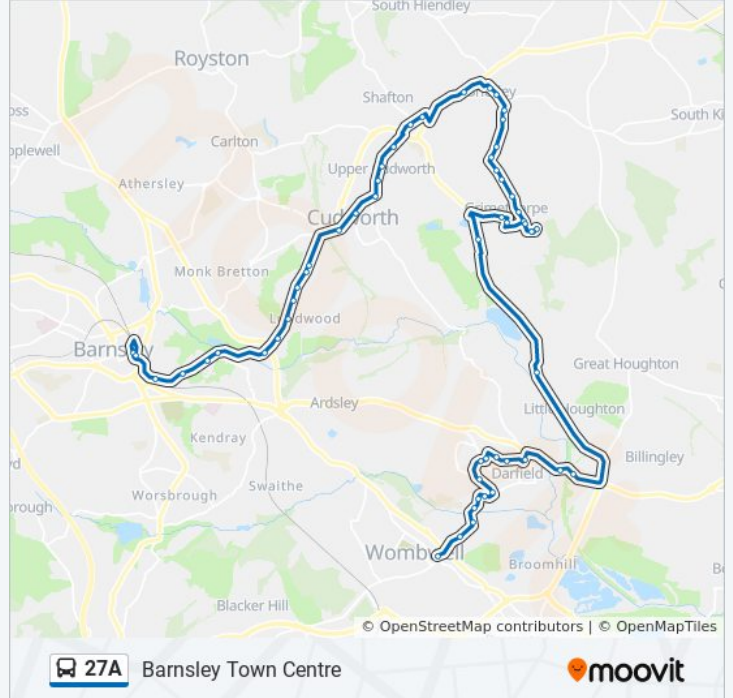

Direction: Grimethorpe

42 stops

[VIEW LINE SCHEDULE](#)

- Barnsley Interchange
- Pontefract Road/Market Close
- Pontefract Road/Beevor Hall
- Pontefract Road/Beevor Street
- Pontefract Road/Dearne Valley Country Park
- Pontefract Road/Cherrys Road
- Pontefract Road/Roger Road
- Pontefract Road/Wycombe Street
- Pontefract Road/Darrington Place
- Pontefract Road/Abbots Road
- Pontefract Road/Moor Lane
- Pontefract Road/Station Road
- Barnsley Road/Manor Road
- Barnsley Road/Bank Street
- Barnsley Road/Bow Street
- Pontefract Road/Sidcop Road
- Pontefract Road/Albert Street
- Pontefract Road/Queens Drive
- Brierley Road/Ash Road
- Barnsley Road/Regina Crescent
- Church Street/Grange Road
- Church Street/Church Court
- Brierley Road/Church Street
- Brierley Road/Hillside Crescent
- Brierley Road/Sandhill Grove
- Brierley Road/Sandhill Grove
- Brierley Road/Windmill Avenue

Direction: Grimethorpe

Stops: 42

Trip Duration: 33 min

Line Summary:

Brierley Road/Manor Crescent

Brierley Road/Dell Avenue

Brierley Road/Clifton Road

Cemetery Road/Burntwood Road