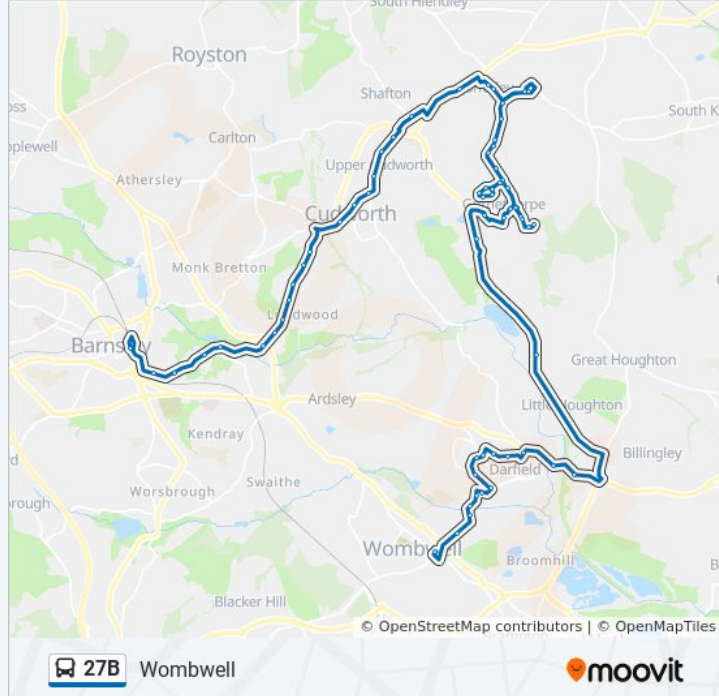

Use the Moovit App to find the closest 27B bus station near you and find out when is the next 27B bus arriving.

Direction: Barnsley Town Centre

65 stops

[VIEW LINE SCHEDULE](#)

- Station Road/High Street
- Station Road/Valley Road
- Stonyford Road/Station Road
- George Street/Milmoor Road
- George Street/Pitt Street
- Snape Hill Road/Doveside Drive
- Upperwood Road/Verona Rise
- Upperwood Road/Burnham Way
- Roundwood Way/Dartree Walk
- Bly Road/Clarney Avenue
- Morrison Road/Clarehurst Road
- Illsley Road/Highfield Road
- Nanny Marr Road/Illsley Road
- Doncaster Road/Cliff Road
- Doncaster Road/Fitzwilliam Road
- Park Spring Road/Houghton Main Colliery Roundabo
- Park Spring Road/Spring Vale Road
- High Street/Joseph Street
- Queensway/Carlton Terrace
- Cemetery Road/Nancy Road
- Nancy Road/Cemetery Road

27B bus Info

Direction: Wombwell

Stops: 64

Trip Duration: 58 min

Line Summary:

Brierley Road/Ash Road

Barnsley Road/Regina Crescent

Church Street/Grange Road

St Lukes Road/Elizabeth Street

Queensway/Carlton Terrace

Acorn Way/North View

Park Spring Road/Springvale Road

Park Spring Road/Houghton Main Colliery
Roundabo

Doncaster Road/Balkley Lane

Doncaster Road/Cliff Road

Nanny Marr Road/School Street

Illsley Road/North Street

Morrison Road/Clarehurst Road

Bly Road/Clarney Avenue

Roundwood Way/Oberon Crescent

Upperwood Road/Roundwood Way

Upperwood Road/Verona Rise

Snape Hill Road/Snape Hill Road