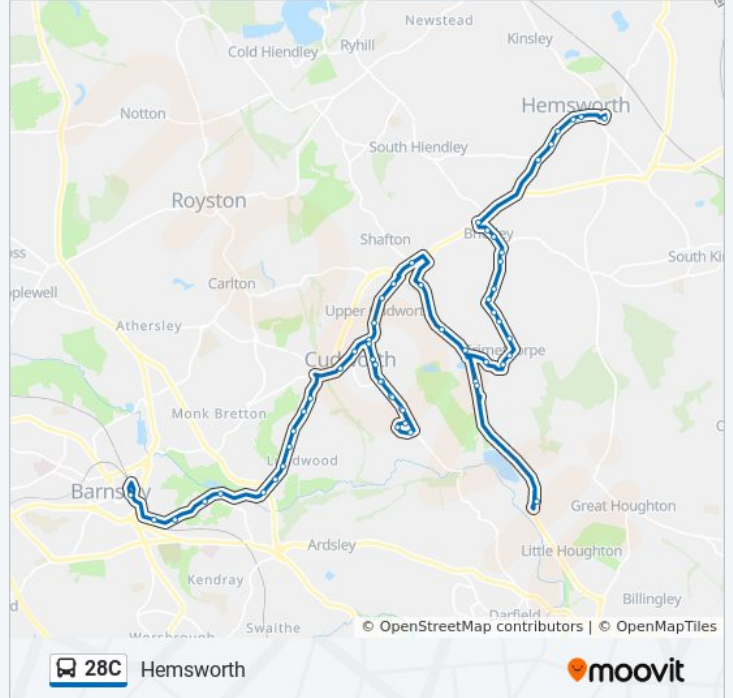

Pontefract Road/Moor Lane

Pontefract Road/Station Road

28C bus Time Schedule

Hemsworth Route Timetable:

Sunday	22:05
Monday	22:05
Tuesday	22:05
Wednesday	22:05
Thursday	22:05
Friday	22:05
Saturday	22:05

28C bus Info

Direction: Hemsworth

Stops: 56

Trip Duration: 52 min

Line Summary:

Barnsley Road/Manor Road
Barnsley Road/Bank Street
Snydale Road/Barnsley Road
Snydale Road/Eveline Street
Darfield Road/White Cross Road
Darfield Road/West View
Darfield Road/Emsley Avenue
Crown Avenue/Southfield Road
Crown Avenue/Pleasant View
Crown Avenue/Storrs Wood View
Darfield Road/Birkwood Avenue
Darfield Road/West View
Darfield Road/White Cross Road
Snydale Road/Methley Street
Barnsley Road/Bow Street
Pontefract Road/Sidcop Road
Pontefract Road/Albert Street
Pontefract Road/Queens Drive
Brierley Road/Ash Road
Engine Lane/Hodroyd Lane
Engine Lane/Sewage Works
Engine Lane/Milefield Lane
Park Spring Road/Springvale Road
Park Spring Road/Houghton Main Colliery Roundabo
Park Spring Road/Spring Vale Road
Acorn Way/High Street
Queensway/Carlton Terrace
St Lukes Road/Kingsway
Brierley Road/Clifton Road
Brierley Road/Dell Avenue
Brierley Road/Manor Crescent
Brierley Road/Windmill Avenue