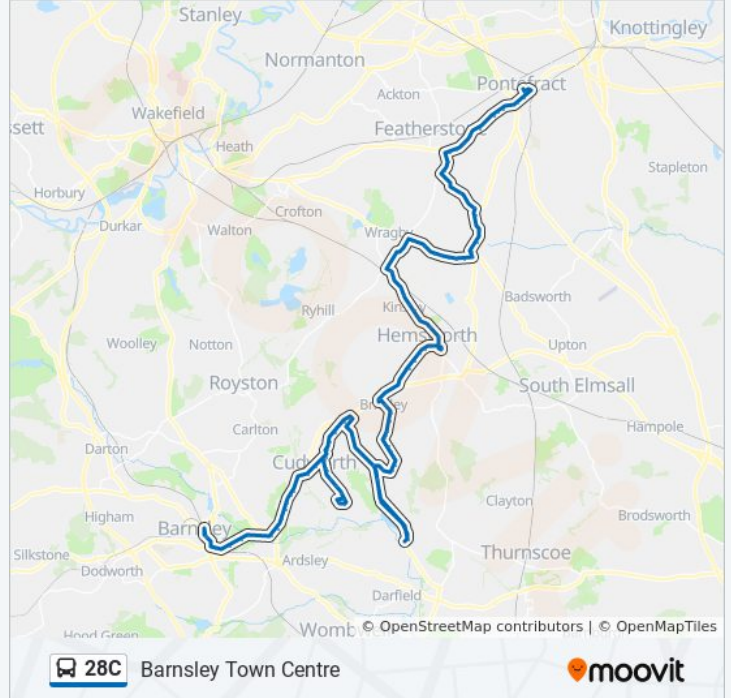

Direction: Barnsley Town Centre

97 stops

[VIEW LINE SCHEDULE](#)

- Pontefract
- Southgate B
- Valley Gardens B
- Beechwood Avenue
- Kings Mead
- Pontefract Barracks
- Pontefract Crematorium
- Ravensknowle Farm
- Houndhill Lane
- Featherstone Academy
- Little Lane
- Ackworth Road Wentbridge Rd
- Ackworth Rd Went Lane
- Ackworth Rd Purston Lane
- Purston Lane Pontefract Rd
- Pontefract Road Mill Hill
- Pontefract Road Ackworth School
- Barnsley Road Mount Pleasant
- Barnsley Road Bell Ln
- Beverley Arms Barnsley Road
- Wakefield Rd Rhyddings Drive
- Wakefield Road Elmwood

28C bus Info

Direction: Barnsley Town Centre

Stops: 97

Trip Duration: 80 min

Line Summary:

Wakefield Rd Heaton Street
Wakefield Road Dicky Sykes Ln
Wakefield Rd Garden Street
Doncaster Rd King Royd Lane
Taylor Wood Cottages
Wakefield Road
Central Avenue
Railway Terrace
Fitzwilliam Station
Kings Meadow Academy
Carrgate
Kinsley Stadium
Hemsworth Water Park
Vale Head Park
Hemsworth Academy
Hemsworth
Barnsley Road Meadow Rise
Barnsley Road Town St
Barnsley Road Wortley Place
Barnsley Rd Vissett Close
Barnsley Road Robin Ln
Cross Hill/Haldane Close
Church Street/Grange Road
Church Street/Church Court
Brierley Road/Church Street
Brierley Road/Hillside Crescent
Brierley Road/Sandhill Grove
Brierley Road/Sandhill Grove
Brierley Road/Windmill Avenue
Brierley Road/Manor Crescent
Brierley Road/Dell Avenue
Brierley Road/Clifton Road
St Lukes Road/Elizabeth Street