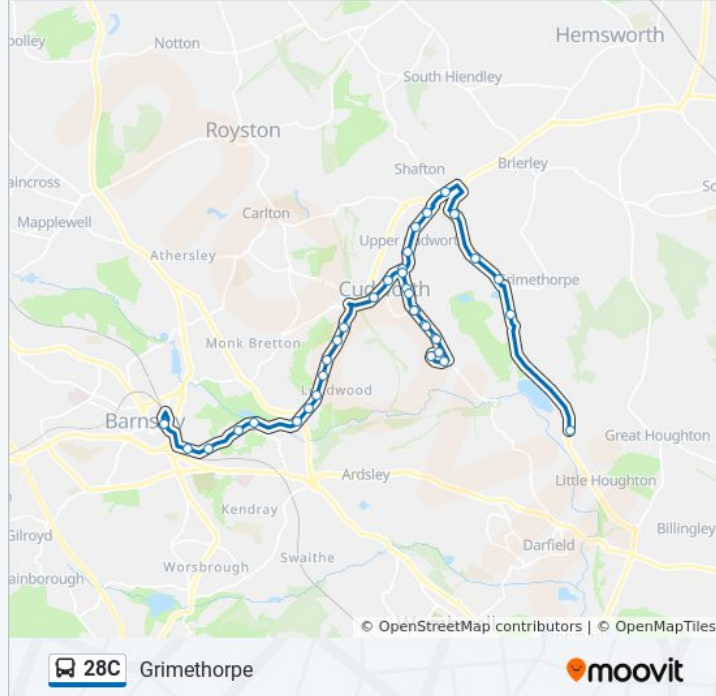

28C bus Time Schedule

Grimethorpe Route Timetable:

Sunday	23:05
Monday	23:05
Tuesday	23:05
Wednesday	23:05
Thursday	23:05
Friday	23:05
Saturday	23:05

28C bus Info

Direction: Grimethorpe

Stops: 36

Trip Duration: 33 min

Line Summary:

Crown Avenue/Southfield Road

Crown Avenue/Pleasant View

Crown Avenue/Storrs Wood View

Darfield Road/Birkwood Avenue

Darfield Road/West View

Darfield Road/White Cross Road

Snydale Road/Methley Street

Barnsley Road/Bow Street

Pontefract Road/Sidcop Road

Pontefract Road/Albert Street

Pontefract Road/Queens Drive

Brierley Road/Ash Road

Engine Lane/Hodroyd Lane

Engine Lane/Sewage Works

Engine Lane/Milefield Lane

Park Spring Road/Springvale Road

Park Spring Road/Houghton Main Colliery
Roundabo

Direction: Hemsworth

56 stops

[VIEW LINE SCHEDULE](#)

Barnsley Interchange

Pontefract Road/Market Close

Pontefract Road/Beevor Hall