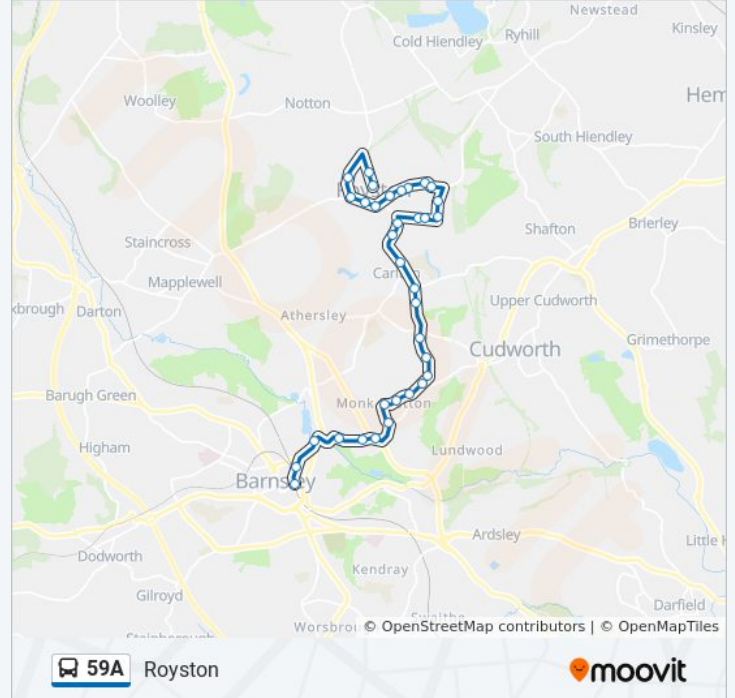

High Street/Silverdale Drive

High Street/Well Lane

High Street/Hunt Close

Cross Street/High Street

Cross Street/Burton Road

Burton Road/Cliffe Lane

Burton Road/Tennyson Road

Burton Road/Old Mill

Burton Road/Thoresby Avenue

Cross Street/Burton Road

High Street/Cross Street

High Street/Well Lane

High Street/St Helens Way

Fish Dam Lane/Carr Street

Fish Dam Lane/King Edward Street

Fish Dam Lane/Preston Way

## 59A bus Info

**Direction:** Royston

**Stops:** 34

**Trip Duration:** 29 min

**Line Summary:**

Royston Lane/Kirk Cross Crescent

Royston Lane/Church Hill

Church Hill/Park View

High Street/Redwood Avenue

High Street/Hallcroft Rise

High Street/Summer Lane

Summer Lane/Applehaigh View

Station Road/Newtown Avenue

Station Road/Oakwood Road

59A bus time schedules and route maps are available in an offline PDF at [moovitapp.com](https://moovitapp.com). Use the [Moovit App](#) to see live bus times, train schedule or subway schedule, and step-by-step directions for all public transit in Yorkshire.