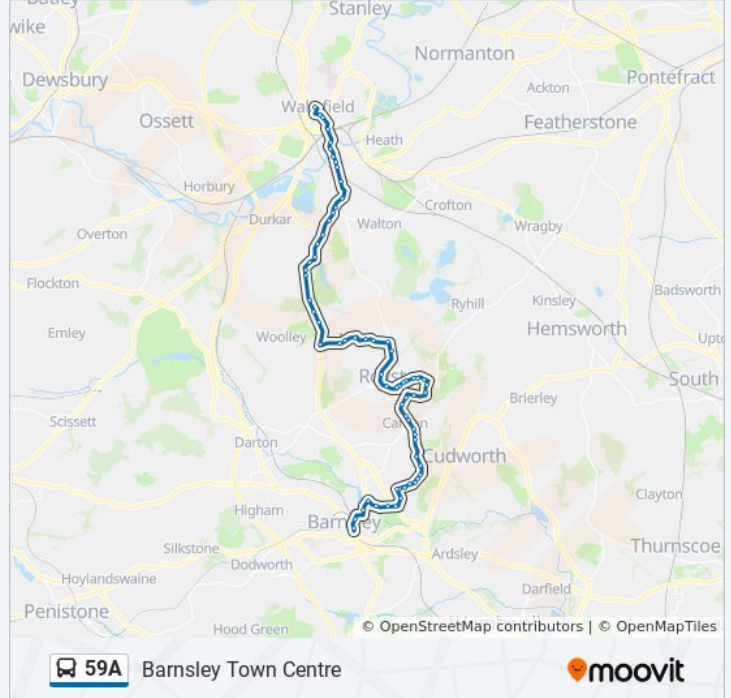

### 59A bus Info

**Direction:** Barnsley Town Centre

**Stops:** 67

**Trip Duration:** 64 min

**Line Summary:**

Barnsley Road Mill Ln  
Barnsley Rd George Lane  
George Lane Keeper Ln  
George Lane Woolley Mill Ln  
George Lane Manor Close  
George Lane Applehaugh Ln  
Notton Lane Willow Beck  
Notton Ln Chevet Lane  
Bleakley Lane Bleakley Ter  
Summer Lane/Cleveden Way  
High Street/Oakwood Road  
High Street/Station Road  
Midland Road/Station Road  
Midland Road/Jack Close Orchard  
Midland Road/Strawberry Gardens  
Midland Road/Park View  
Midland Road/Godley Street  
Midland Road/Alfred Street  
Cross Lane/East End Crescent  
Cross Lane/Calder Avenue  
Church Hill/Park View  
Royston Lane/Church Hill  
Royston Lane/Kirk Cross Crescent  
Royston Lane/Woodroyd Avenue  
Royston Lane/Cronkhill Lane  
Fish Dam Lane/Shaw Lane  
Fish Dam Lane/Shaw Lane  
Fish Dam Lane/Wharncliffe Street  
Fish Dam Lane/Baycliff Close  
Fish Dam Lane/Preston Way  
Fish Dam Lane/King Edward Street  
Fish Dam Lane/Carr Street  
Fish Dam Lane/Burton Road

High Street/Silverdale Drive

High Street/Well Lane

High Street/Hunt Close

Cross Street/High Street

Cross Street/Burton Road

Burton Road/Cliffe Lane

Burton Road/Tennyson Road

Burton Road/Old Mill

Burton Road/Thoresby Avenue

Cross Street/Burton Road

High Street/Cross Street

High Street/Well Lane

High Street/St Helens Way

Fish Dam Lane/Carr Street

Fish Dam Lane/King Edward Street

Fish Dam Lane/Preston Way

## 59A bus Info

**Direction:** Royston

**Stops:** 34

**Trip Duration:** 29 min

**Line Summary:**

Royston Lane/Kirk Cross Crescent

Royston Lane/Church Hill

Church Hill/Park View