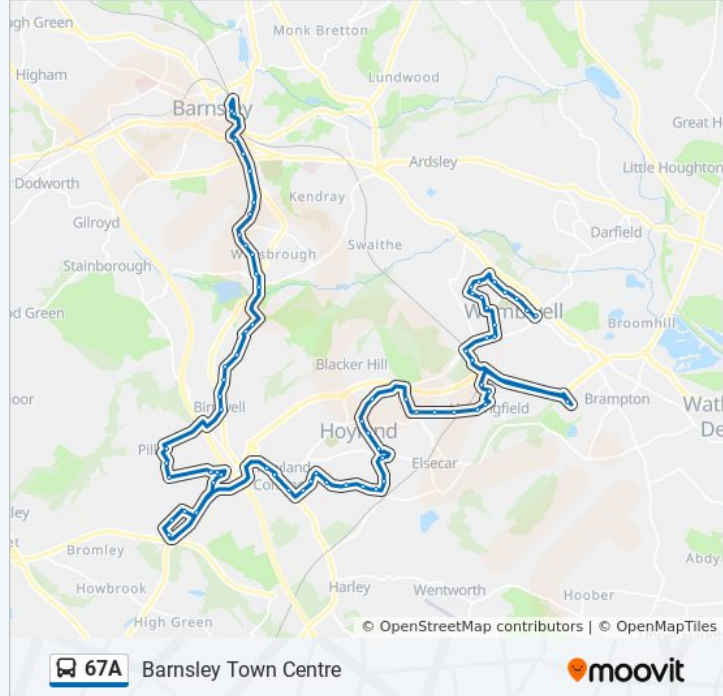

Clough Fields Road/Willow Close

Clough Fields Road/Skiers View Road

Skiers View Road/Stead Lane

Parkside Road/Elm Street

Sheffield Road/Fitzwilliam Street

Sheffield Road/Hoyland Road

Sheffield Road/Queen Street

Wentworth Way/Maple Road

Maple Road/Maple Court

Maple Road/Westwood New Road

Westwood New Road/Wentworth Way

Westwood New Road/Glebe Court

Westwood New Road/Walker Road

New Road/Westwood New Road

New Road/Lidgett Lane

**Direction: Wombwell**

74 stops

[VIEW LINE SCHEDULE](#)

Barnsley Interchange  
Sheffield Road/Taylor Row  
Sheffield Road/Brinckman Street  
Sheffield Road/Corporation Street  
Mount Vernon Road/Highstone Road  
Mount Vernon Road/Mount Vernon Crescent  
Mount Vernon Road/Pinfold Hill

### 67A bus Info

**Direction:** Wombwell

**Stops:** 74

**Trip Duration:** 79 min

**Line Summary:**

Milton Road/Furnace Pond

High Street/Market Street

Market Street/Mell Avenue