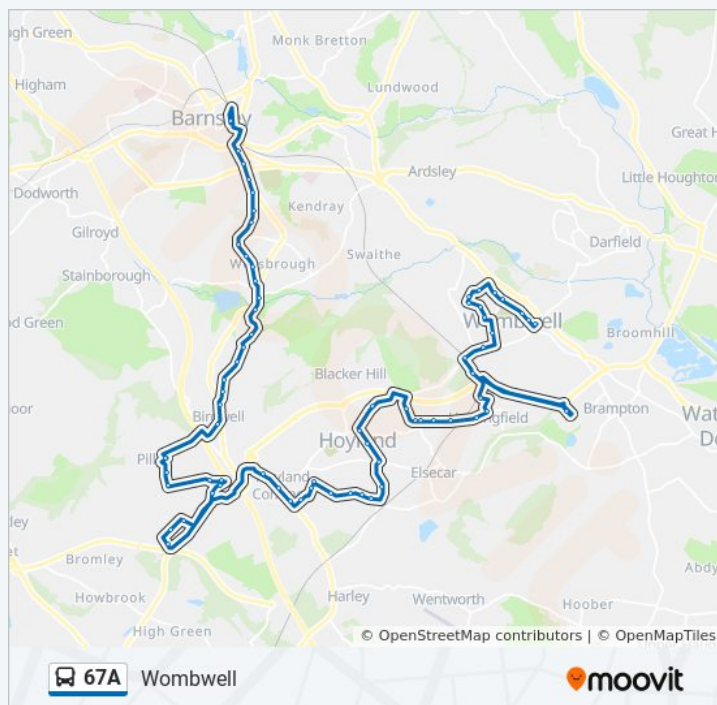

Sheffield Road/Regent Street

Sheffield Road/Beaumont Street

Sheffield Road/Parkside Road

Parkside Road/Steadfield Road

Skiers View Road/Stead Lane

Skiers View Road/Clough Fields Road

Clough Fields Road/Willow Close

Clough Fields Road/Shafesbury Drive

Clough Fields Road/Pine Close

Clough Fields Road/Meadowfield Drive

### 67A bus Info

**Direction:** Wombwell

**Stops:** 74

**Trip Duration:** 79 min

**Line Summary:**

Milton Road/Furnace Pond

High Street/Market Street

Market Street/Mell Avenue