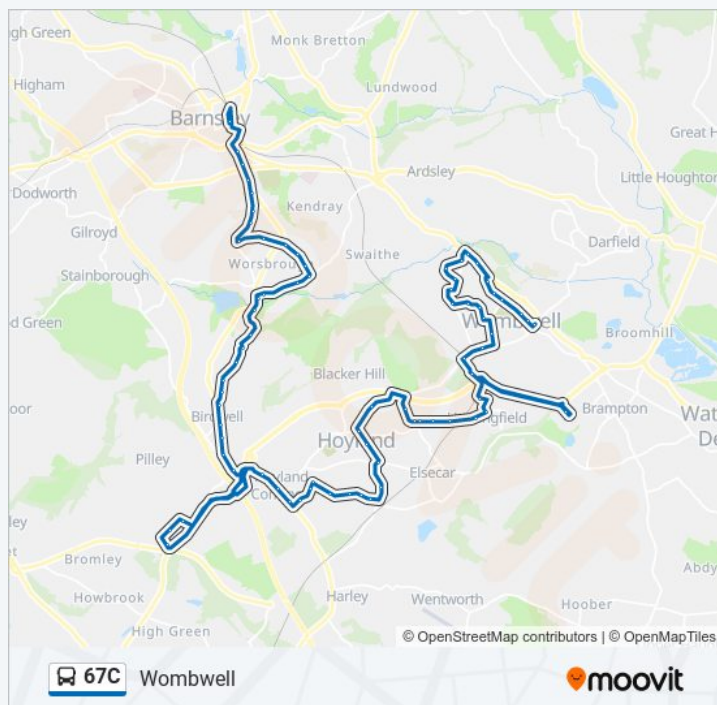

Stops: 77

Trip Duration: 72 min

Line Summary:

Corton Wood/Dearne Valley Parkway

Hemingfield Road/Mellwood Grove

Hemingfield Road/Ellis Court

Cemetery Road/Lady Croft Lane

Cemetery Road/Quest Avenue

Sheffield Road/Beaumont Street

Sheffield Road/Parkside Road

Parkside Road/Steadfield Road

Skiers View Road/Stead Lane

Skiers View Road/Clough Fields Road

Clough Fields Road/Willow Close

Clough Fields Road/Shafesbury Drive

Clough Fields Road/Pine Close

Clough Fields Road/Meadowfield Drive

67C bus Info

Direction: Wombwell

Stops: 74

Trip Duration: 76 min

Line Summary:

Milton Road/Furnace Pond

High Street/Market Street

Market Street/Mell Avenue

Market Street/Hawshaw Lane

Wombwell Road/Guest Street

Roebuck Hill/Roebuck Ridge

Cemetery Road/Wentworth Road

Cemetery Road/Wentworth Road

Cemetery Road/Preston Avenue