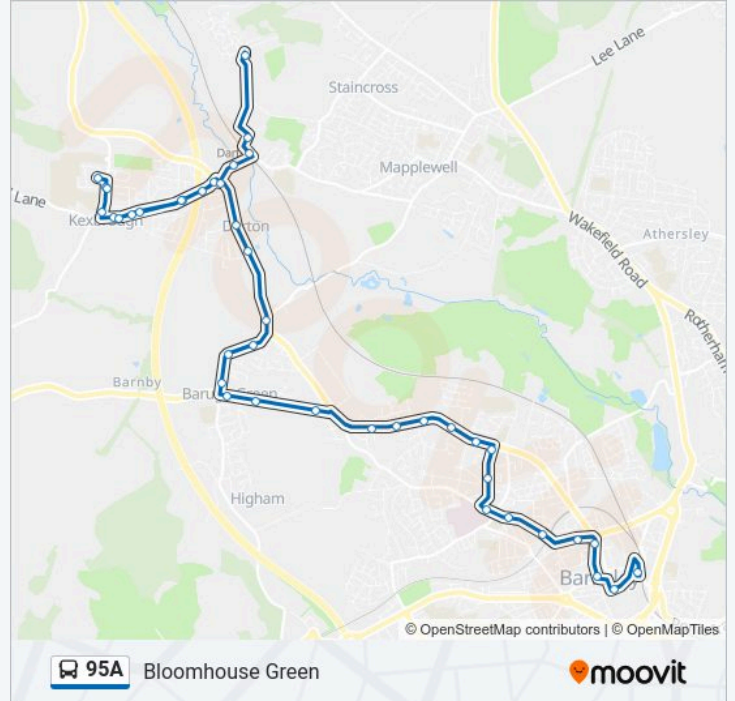

Use the Moovit App to find the closest 95A bus station near you and find out when is the next 95A bus arriving.

Direction: Barnsley Town Centre

28 stops

[VIEW LINE SCHEDULE](#)

- Woolley Colliery Road/Bluebell Road
- Bloomhouse Lane/Woolley Colliery Road
- Station Road/School Street
- Church Street/Church Close
- Barnsley Road/Church Street
- Barnsley Road/Richard Road
- Barnsley Road/Bence Lane
- Barnsley Road/Barugh Lane
- Barugh Lane/Langdale Road
- Barugh Lane/Nethercroft
- Barugh Lane/Barugh Green Road
- Barugh Green Road/Higham Common Road
- Barugh Green Road/Metro Trading Centre
- Barugh Green Road/Claycliffe Avenue
- Wilthorpe Road/Dayhouse Way
- Wilthorpe Road/The Crescent
- Wilthorpe Road/Ripley Grove
- Wilthorpe Road/The Crescent
- Huddersfield Road/Wilthorpe Avenue
- Queens Drive/Huddersfield Road
- Queens Drive/Queensway

95A bus Info

Direction: Barnsley Town Centre

Stops: 28

Trip Duration: 22 min

Line Summary:

Gawber Road/Barnsley Hospital
 Gawber Road/Haverdale Rise
 Gawber Road/Victoria Crescent
 Victoria Road/Hopwood Street
 Victoria Road/Huddersfield Road
 Regent Street/County Way
 Barnsley Interchange

Ballfield Lane/Priestley Avenue

Oakwood Square/Birthwaite Road

Ballfield Lane/Priestley Avenue

Churchfield Lane/Ballfield Lane

Churchfield Lane/Churchfield Avenue

Churchfield Lane/Allendale Road

Churchfield Lane/Huddersfield Road

Church Street/Church Close

Station Road/School Street

Bloomhouse Lane/Woolley Colliery Road

Woolley Colliery Road/Bluebell Road

95A bus time schedules and route maps are available in an offline PDF at moovitapp.com. Use the Moovit App to see live bus times, train schedule or subway schedule, and step-by-step directions for all public transit in Yorkshire.