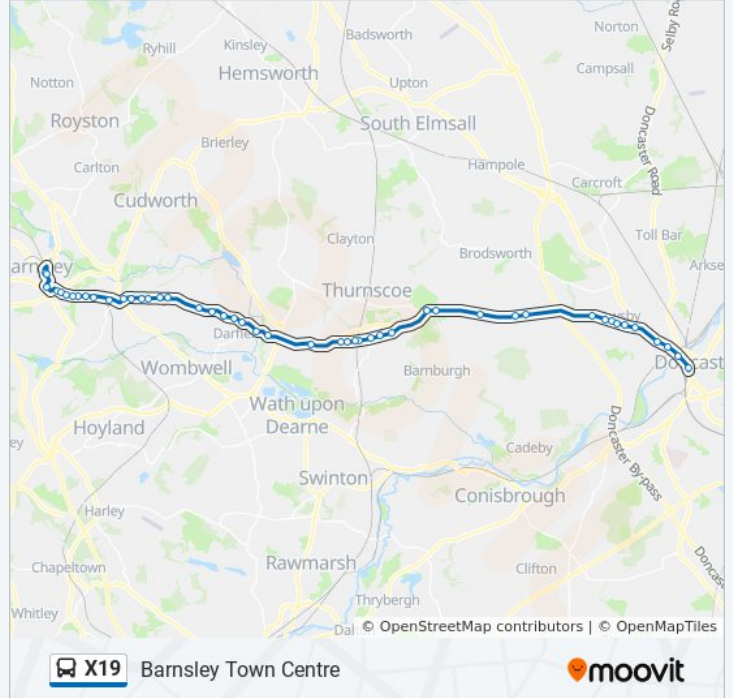

Doncaster Road/Portland Street

Doncaster Road/Sunderland Terrace

Doncaster Road/Chilton Street

Doncaster Road/Waltham Street

Sheffield Road/West Way

Schwabish Gmund Way/Schwabish Gmund Way

Barnsley Interchange

Direction: Doncaster Town Centre

42 stops

[VIEW LINE SCHEDULE](#)

Barnsley Interchange

Sheffield Road/Taylor Row

Doncaster Road/Oakwell Lane

Doncaster Road/Chilton Street

X19 bus Time Schedule

Doncaster Town Centre Route Timetable:

Sunday	08:30 - 16:30
Monday	05:15 - 18:58
Tuesday	05:15 - 18:58
Wednesday	05:15 - 18:58
Thursday	05:15 - 18:58

Doncaster Road/Portland Street

Doncaster Road/Vaal Street

York Road/Watch House Lane

Friday

05:15 - 18:58

Saturday

05:30 - 18:30

X19 bus Info

Direction: Doncaster Town Centre

Stops: 42