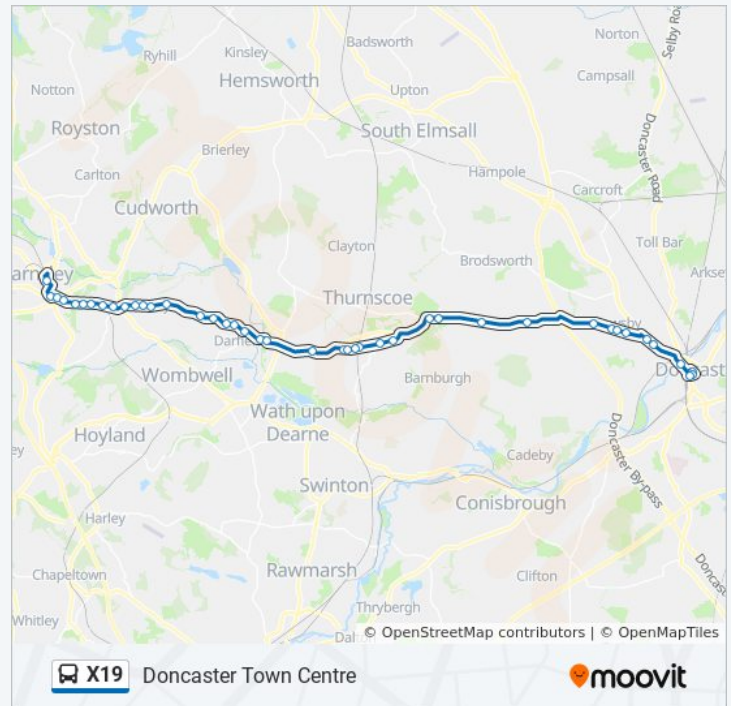

Direction: Doncaster Town Centre

42 stops

[VIEW LINE SCHEDULE](#)

Barnsley Interchange

Sheffield Road/Taylor Row

Doncaster Road/Oakwell Lane

Doncaster Road/Chilton Street

X19 bus Time Schedule

Doncaster Town Centre Route Timetable:

Sunday	08:30 - 16:30
Monday	05:15 - 18:58
Tuesday	05:15 - 18:58
Wednesday	05:15 - 18:58
Thursday	05:15 - 18:58

Doncaster Road/Portland Street

Doncaster Road/Vaal Street

York Road/Watch House Lane

Friday

05:15 - 18:58

Saturday

05:30 - 18:30

X19 bus Info

Direction: Doncaster Town Centre

Stops: 42

Trip Duration: 49 min

Line Summary:

York Road/Baldwin Avenue

North Bridge Road/Marsh Gate

North Bridge Road/Church Way

Church View/Greyfriars Road

Doncaster Interchange

X19 bus time schedules and route maps are available in an offline PDF at moovitapp.com. Use the [Moovit App](#) to see live bus times, train schedule or subway schedule, and step-by-step directions for all public transit in Yorkshire.