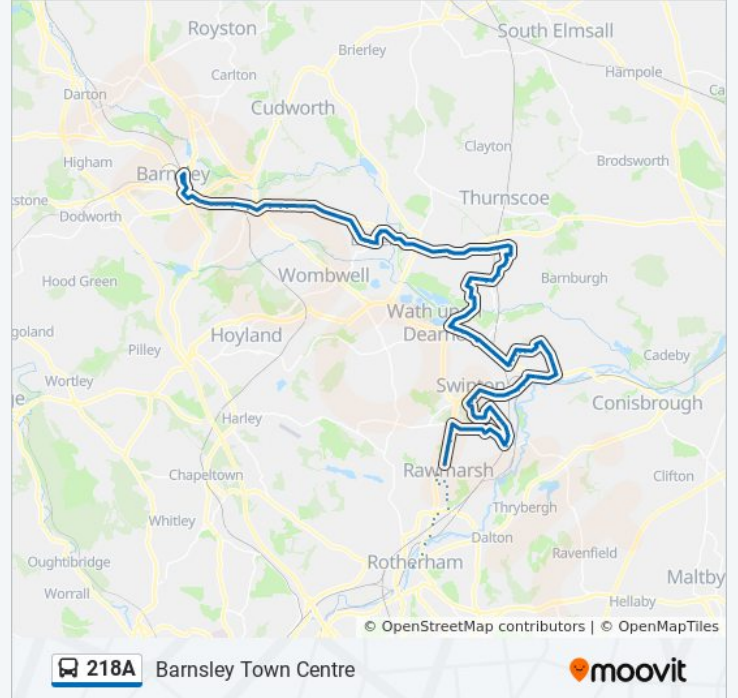

Adwick Road/Doncaster Road

Adwick Road/Genoa Street

Adwick Road/Victoria Road

Adwick Road/Tennyson Avenue

Adwick Road/Arnold Crescent

Arnold Crescent/Adwick Road

Maple Road/Wildene Drive

Elm Road/Ash Crescent

Elm Road/Laburnum Road

Highwoods Road/Old Farm Court

Highwoods Road/Oak Road

Highwoods Road/Highwoods Crescent

Wath Road/Golden Smithies Lane

Manvers Way/Farfield Park

Manvers Way/Farfield Park

Manvers Way/Meadows Road

218A bus Info

Direction: Rotherham Town Centre

Stops: 104

Trip Duration: 112 min

Line Summary:

Doncaster Road/Wood Laithes Farm

Doncaster Road/Barnsley Road

Barnsley Road/Doncaster Road

Maple Road/Elm Road

Arnold Crescent/Browning Road

Adwick Road/Arnold Crescent

Adwick Road/Arnold Crescent

Adwick Road/Princess Road

Adwick Road/Genoa Street

Adwick Road/Doncaster Road

Bank Street/High Street